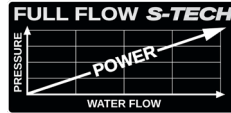

DIVELLO ANTIBAC SHOWER PACK 1F

ORIGINAL

1/2"