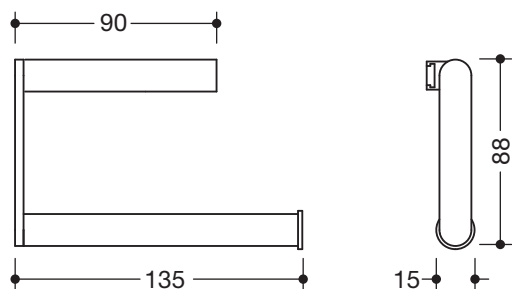

Product data sheet
Toilet roll holder 900.21.000XA

HEWI

Toilet roll holder 900.21.000XA

- U-shaped holder, open on the right-hand side
- hinged
- made of high-quality stainless steel, satin finish
- 135 mm wide, 88 mm high, \varnothing 15 mm
- for wall mounting, concealed fixing
- including non-corrosive HEWI fixing material

Dimensions in mm

Surface

XA

Alternative surfaces

Chr

DX

DC

AY