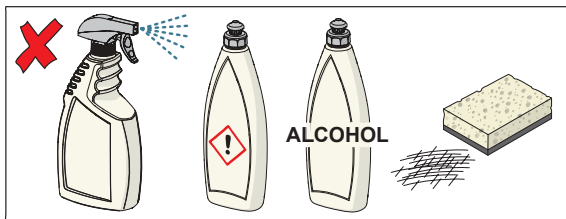

159667/10

1

2

cleaning.oras.com

About Oras Group

Oras Group is a significant European provider of sanitary fittings: the market leader in the Nordics and a leading company in Continental Europe.

The company's mission is to create the smartest water experiences for everyone and its vision is to become the Perfect Flow Company.