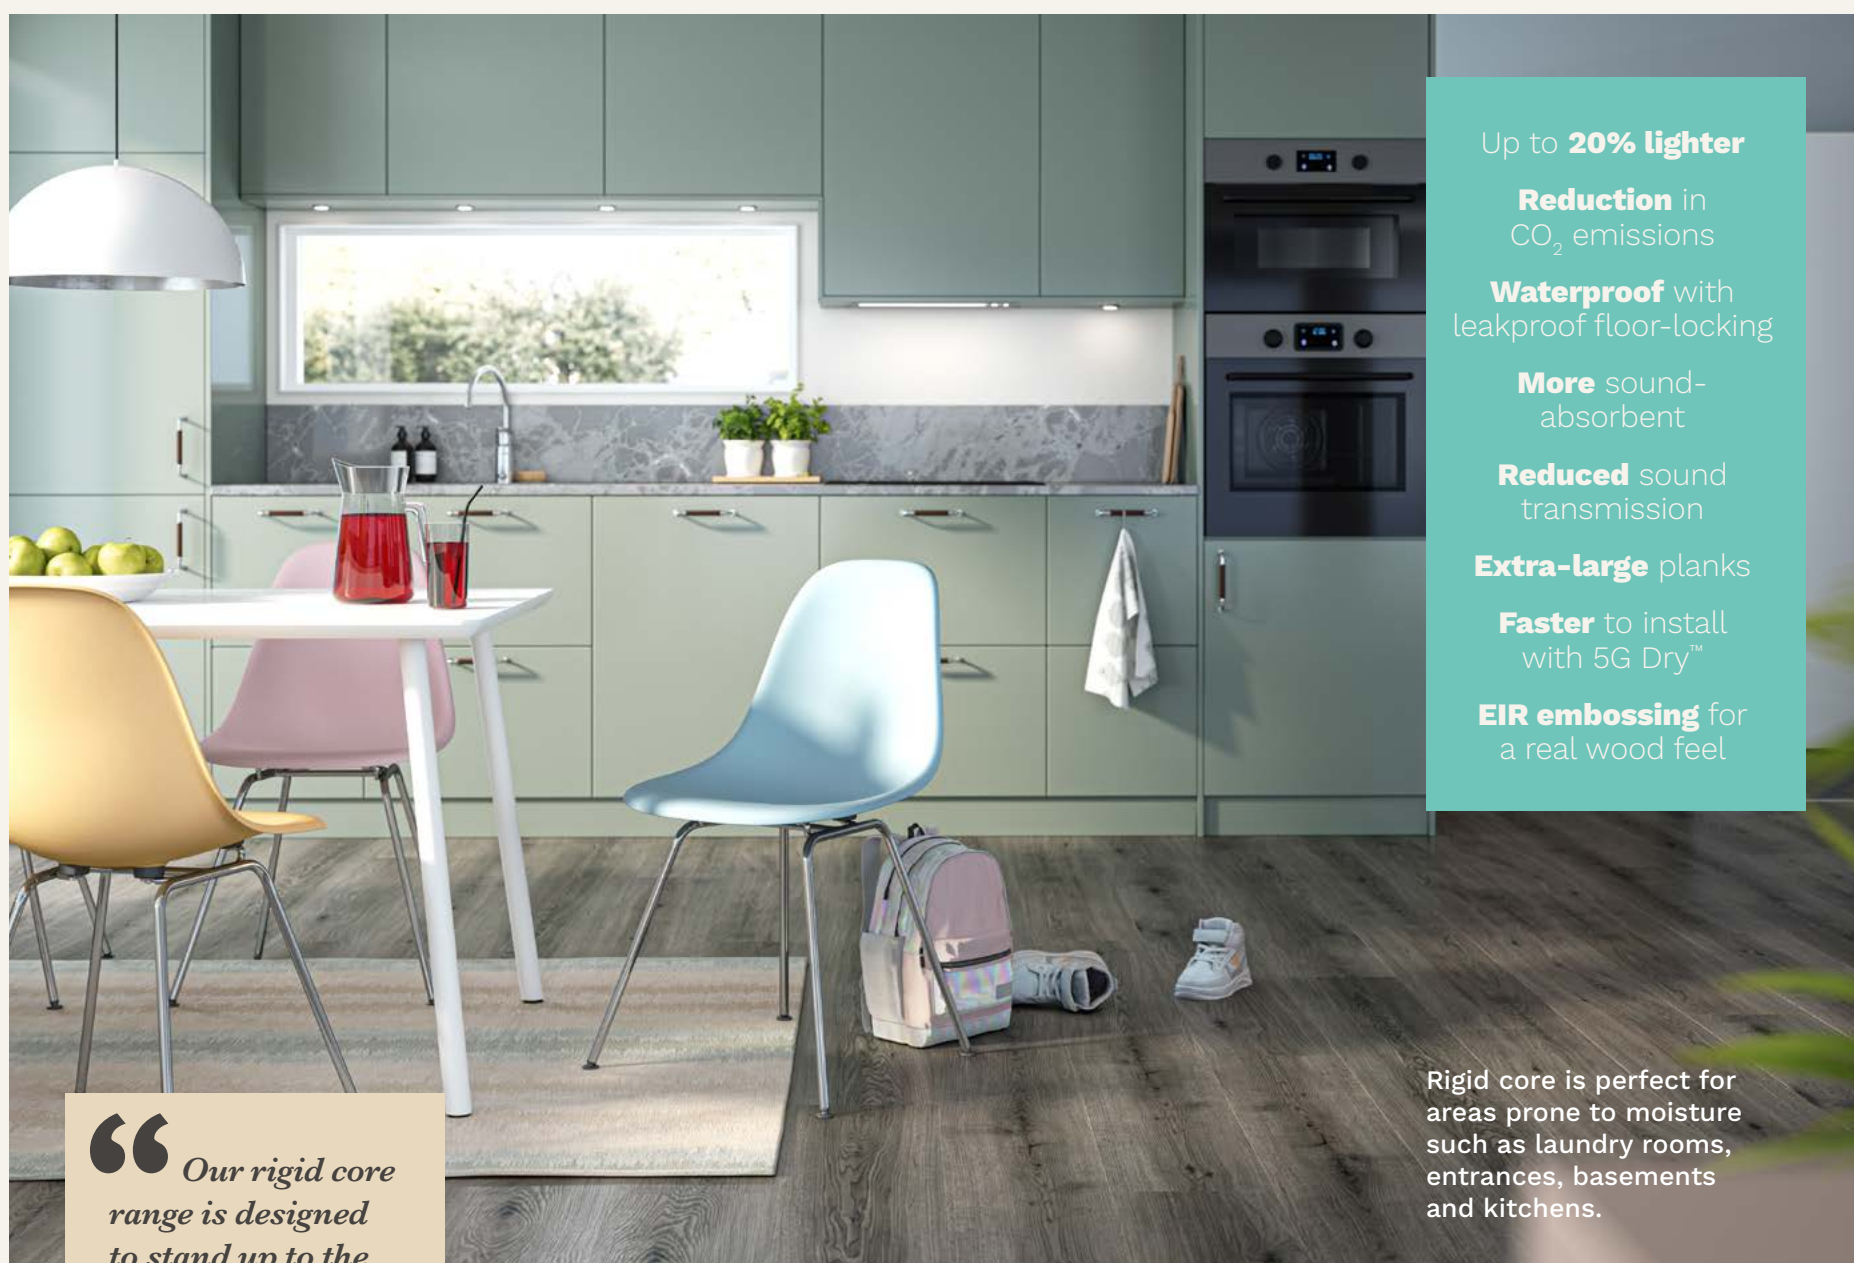

Rigid Core Planks – the ultimate waterproof solution

Premium, noise-reducing rigid core floors designed in Sweden with the look and feel of luxurious wooden floors. Incorporating the Liteback™ technology by Välinge Innovation, this range is ideal for a busy household: great sound-absorbent qualities, easy to clean and water-resistant, while more sustainable than other traditional options. Using 5G Dry™, simply click the panels into place with watertight joints ensuring no water leaks through the seams.