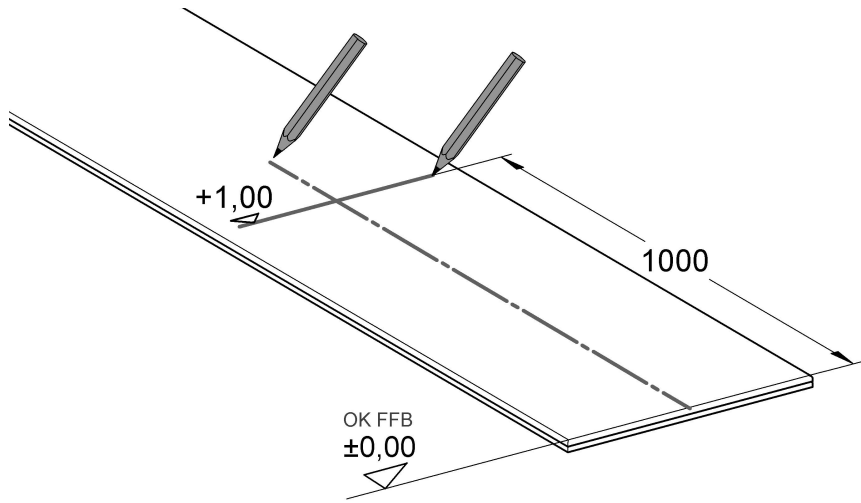

39 062

Rapid SL

Design + Engineering GROHE Germany

99.0159.031/ÄM 228857/07.13

ENJOY WATER®

**i**

3

4

5

6

7

8

**i**

**9**

**10**

**11**