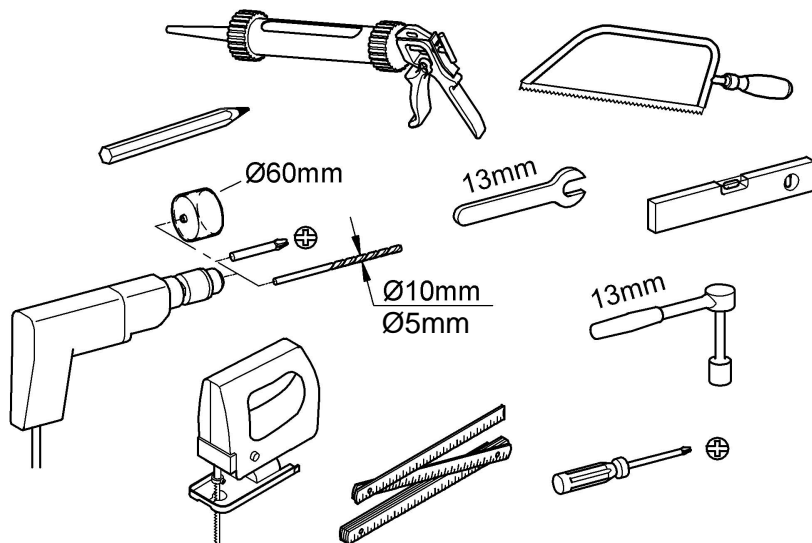

39 062

Rapid SL

Design + Engineering GROHE Germany

99.0159.031/ÄM 228857/07.13

ENJOY WATER®

**i**

3

4

5

6

7

8

**i**

**9**

**10**

**11**

1

2

3

4

5

**6****7****8****9****1****2****3**