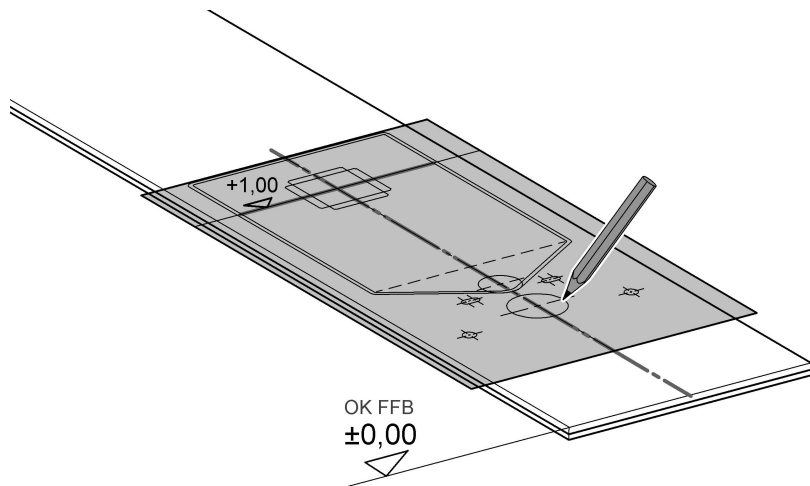

39 062

Rapid SL

Design + Engineering GROHE Germany

99.0159.031/ÄM 228857/07.13

ENJOY WATER®

**i**

3

4

5

6

7

8

**i**

**9**

**10**

**11**