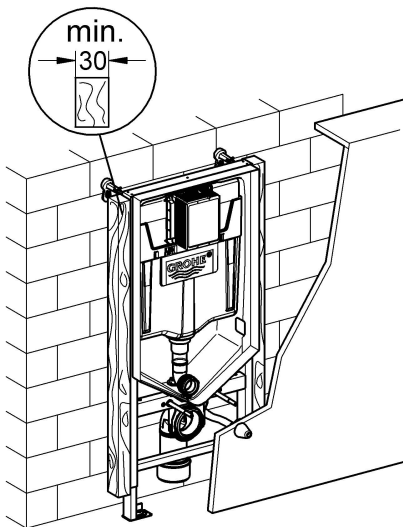

39 062

Rapid SL

Design + Engineering GROHE Germany

99.0159.031/ÄM 228857/07.13

ENJOY WATER®

**i**

3

4