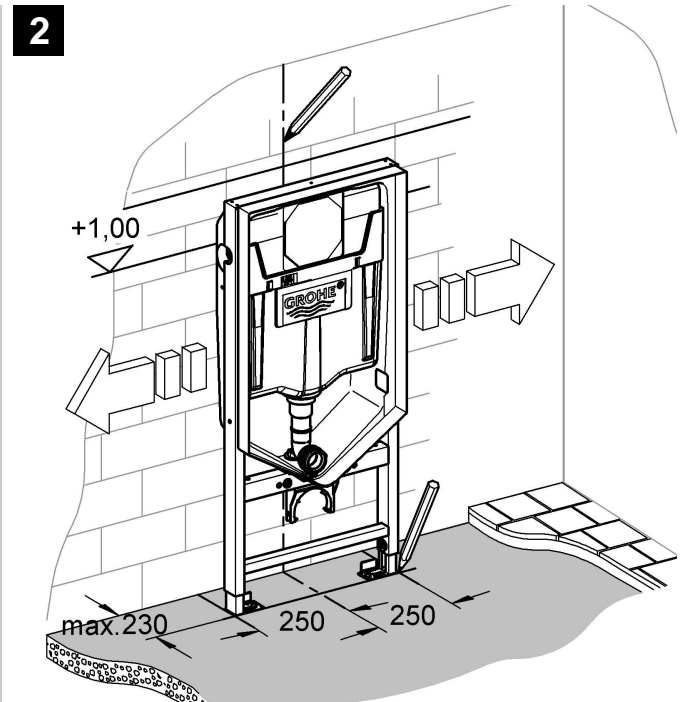

39 062

Rapid SL

Design + Engineering GROHE Germany

99.0159.031/ÄM 228857/07.13

ENJOY WATER®

**i**

3

4