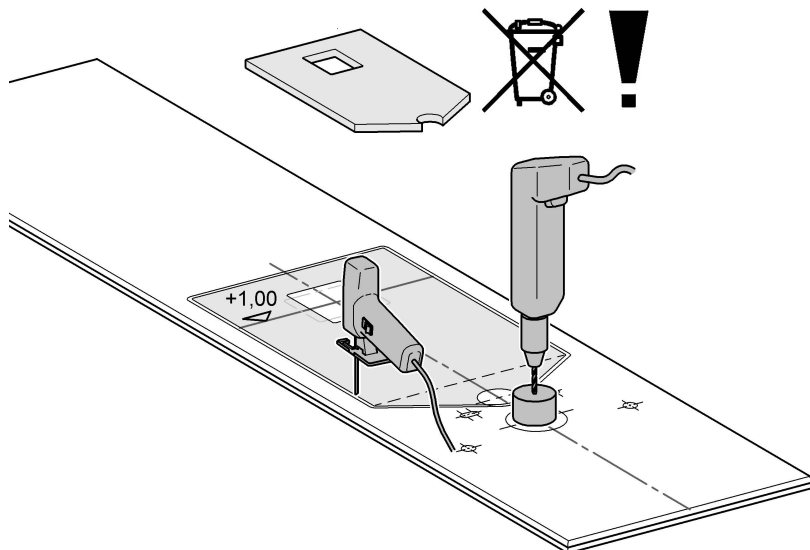

39 062

Rapid SL

Design + Engineering GROHE Germany

99.0159.031/ÄM 228857/07.13

ENJOY WATER®

**i**

3

4