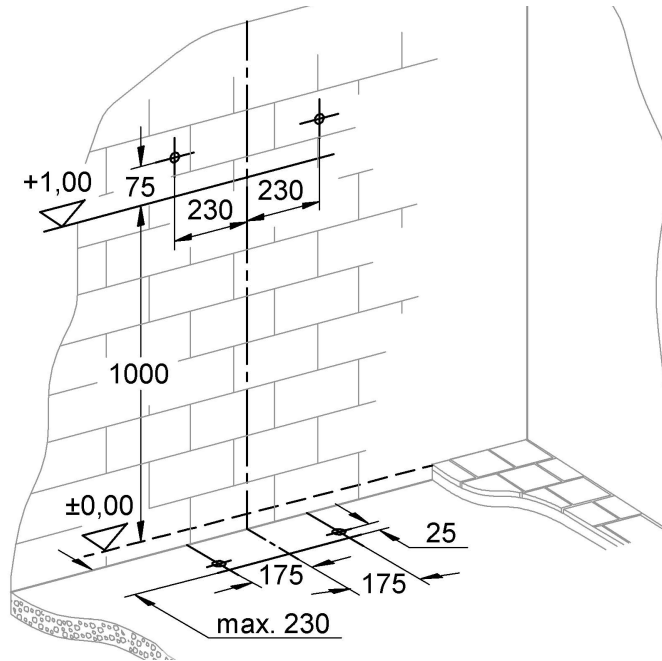

39 062

Rapid SL

Design + Engineering GROHE Germany

99.0159.031/ÄM 228857/07.13

ENJOY WATER®

**i**

3

4

5

6

7

8

**i**

**9**

**10**

**11**

1

2

3

4

5

**6****7****8****9****1****2****3**