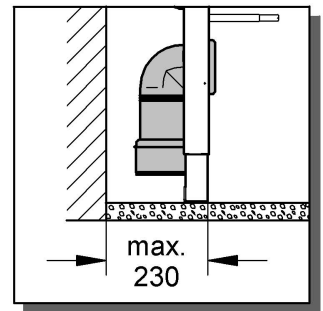

39 062

Rapid SL

Design + Engineering GROHE Germany

99.0159.031/ÄM 228857/07.13

ENJOY WATER®

**i**

3

4