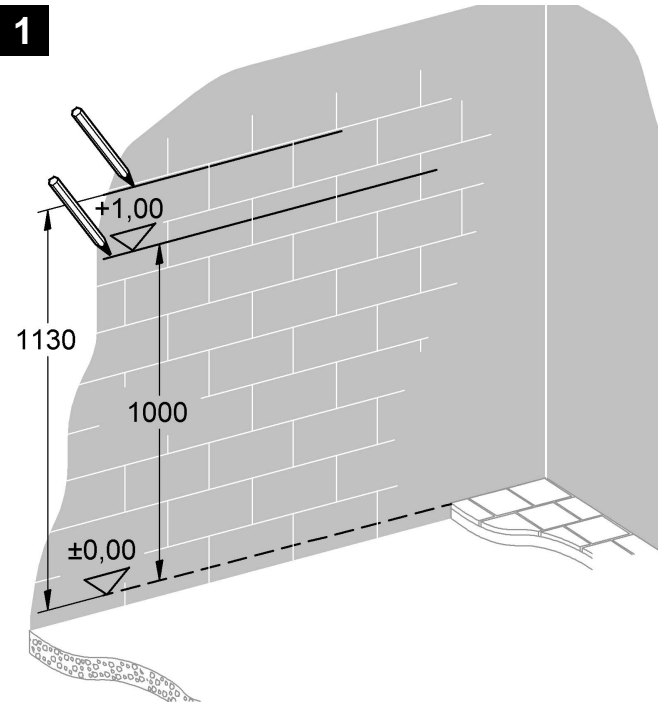

39 062

Rapid SL

Design + Engineering GROHE Germany

99.0159.031/ÄM 228857/07.13

ENJOY WATER®

**i**

3

4