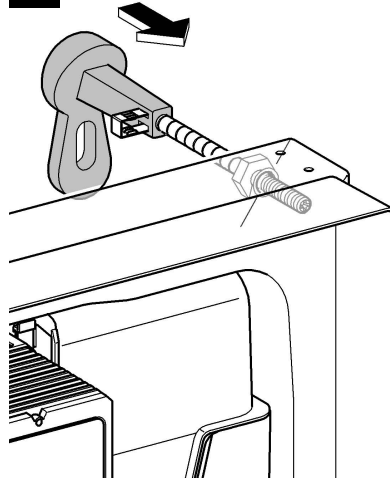

39 062

Rapid SL

Design + Engineering GROHE Germany

99.0159.031/ÄM 228857/07.13

ENJOY WATER®

**i**

3

4