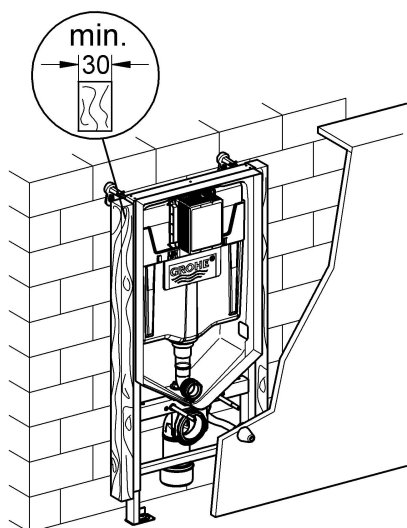

39 062

Rapid SL

Design + Engineering GROHE Germany

99.0159.031/ÄM 228857/07.13

ENJOY WATER®

**i**

3

4