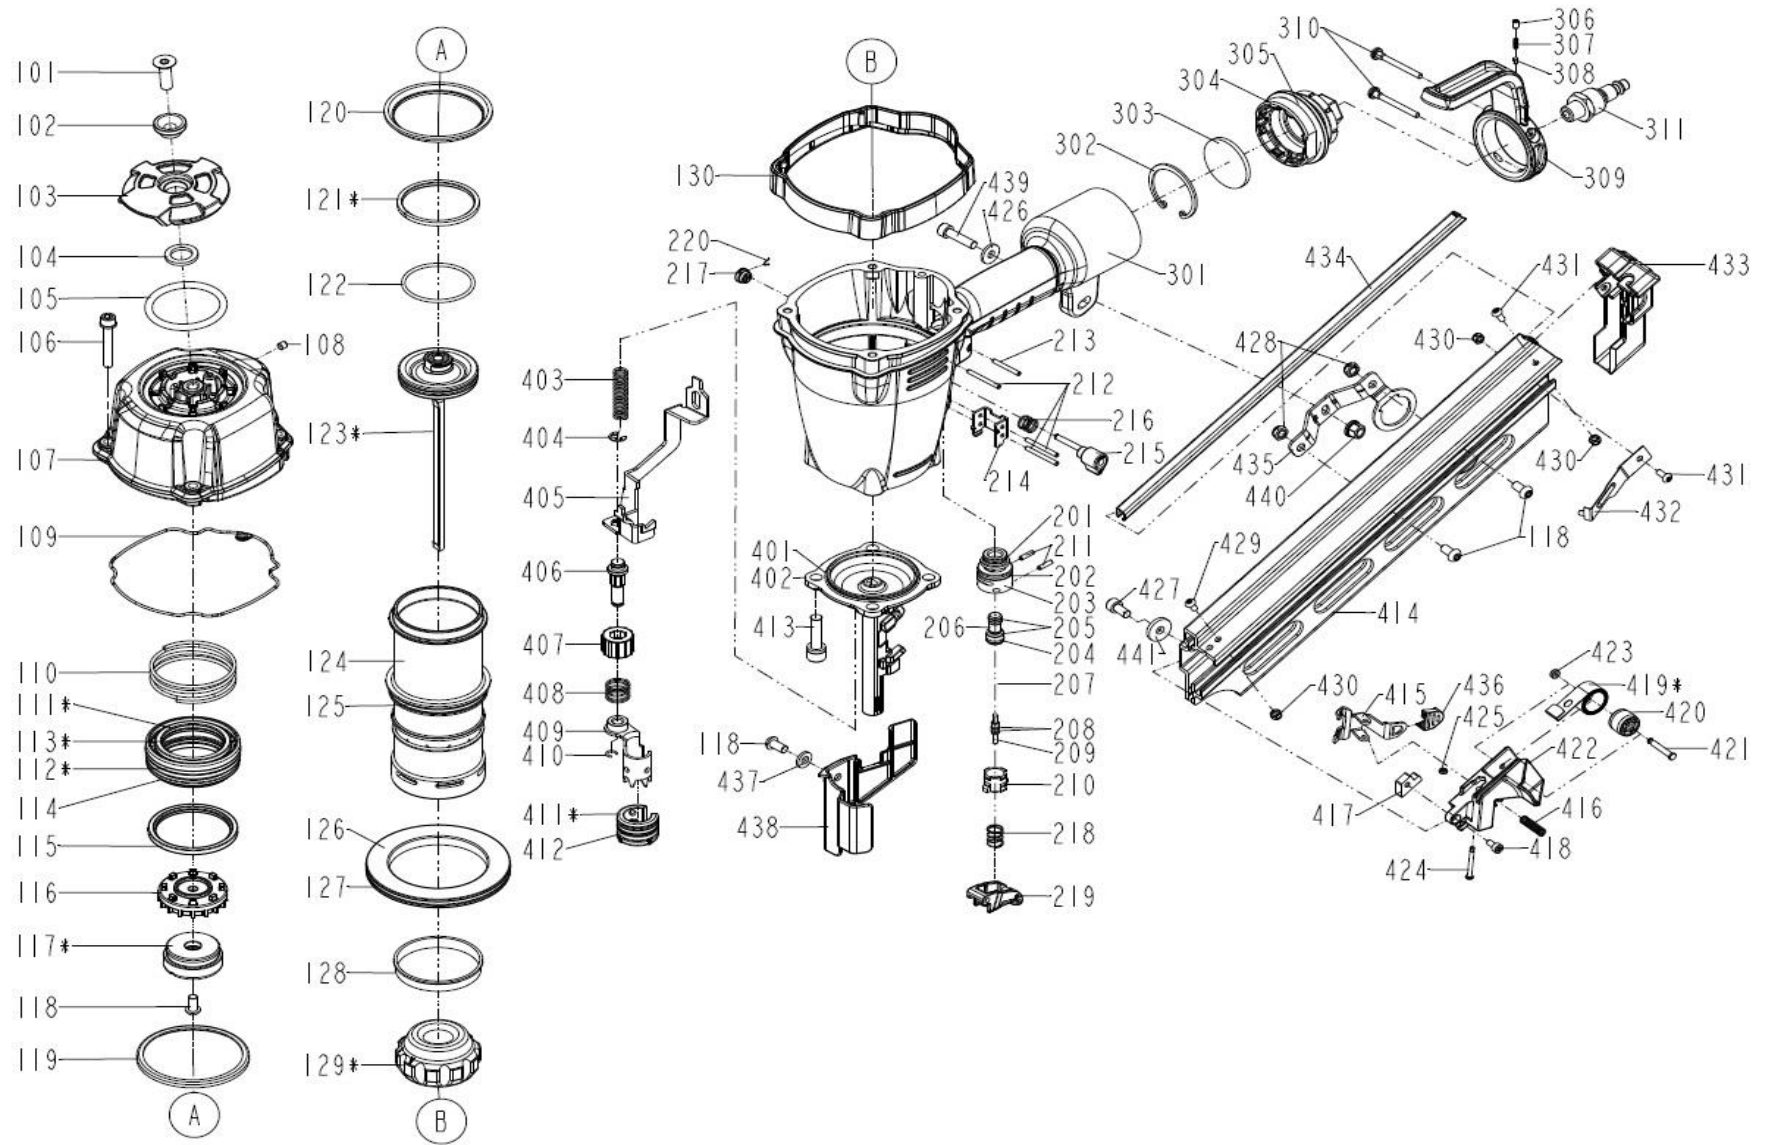

Framing nailer ESSVE FN 34/90

Framing nailer ESSVE FN 34/90

Pos	Art. Nr.	Name	Pos	Art. Nr.	Name	Pos	Art. Nr.	Name	Extras:		
101		COUNTER SUNK SCREW	209		PLUNGER	416		SPRING			
102		DEFLECTOR PAD	210		TRIGGER VALVE HEAD	417		SQUARE UNITS			
103		DEFLECTOR	211		SPRING PIN	418		HEX.SOC.HD.BOLT			
104		RUBBER PAD	212		SPRING PIN	419*		SPRING			
105		MUFFLER ASSY	213		SPRING PIN	420		ROLLING ELEMENT	Service kits:		
106		BOLT ASSY	214		SAFETY GUIDE	421		ROLL PIN	901071		Service kit
107		CAP	215		HINGE POINT	422		PROTECTING HOOD COVER	901077		Driver kit
108		HEX.SOC.HD.SCREW	216		SPRING	423		PU RETAINER	901073		No mark set
109		CYLINDER CAP SEAL	217		LOCATING WHEEL	424		TRIGGER PIVOT PIN	901083		Latch kit
110		COMPRESSION SPRING	218		SPRING	425		URETHANE RETAINER	901069		Trigger valve kit
111*		O - RING	219		TRIGGER UNIT	426		FLAT WASHER	901193		Trigger switch kit
112*		O - RING	220		RING	427		HEX.SOC.HD.BOLT			
113*		O - RING	301		GUN BODY UNIT	428		LOCK NUT			
114		HD.VALVE PISTON	302		C - RING	429		HALF ROUND HD.HEX.BOLT			
115		COLLAR	303		FILTER	430		LOCK NUT			
116		VALVE	304		END CAP	431		HALF ROUND HD.HEX.BOLT			
117*		SEAL	305		O - RING	432		STOP NAIL PLATE			
118		HALF ROUND HD.HEX.BOLT	306		HEX.SOC.HD.SCREW	433		PROTECTING HOOD COVER			
119		PRESS RING	307		POSITIONING SPRING	434		STEEL CHANNEL			
120		PRESS RING	308		POSITIONING SHAFT	435		POSITIONING SHEET			
121*		PISTON RING	309		SPRING RETAINER	436		GLOVE			
122		O - RING	310		SCREW	437		FLAT WASHER			
123*		DRIVER UNIT	311		AIR PLUG	438		COVER-SAFETY			
124		CYLINDER	401		O - RING	439		HEX.SOC.HD.BOLT			
125		O - RING	402		NOSE PIECE	440		BOLT CAP			
126		CYLINDER SPACER	403		SAFETY SPRING	441		FLAT WASHER			
127		O - RING	404		E - RING						
128		CYLINDER RING	405		SAFETY B						
129*		BUMPER	406		ADJUST ROD UNIT						
130		PROTECTIVE CUSHION	407		ADJUST AXIE						
201		O - RING	408		SAFETY SPRING A						
202		O - RING	409		SAFETY A						
203		PLUNGER CAP	410		RING						
204		O - RING	411*		PROTECTIVE CASING						
205		O - RING	412		FIXED RING						
206		VALVE PLUNGER	413		BOLT ASSY						
207		SPRING	414		MAGAZINE A						
208		O - RING	415		PUSHER						