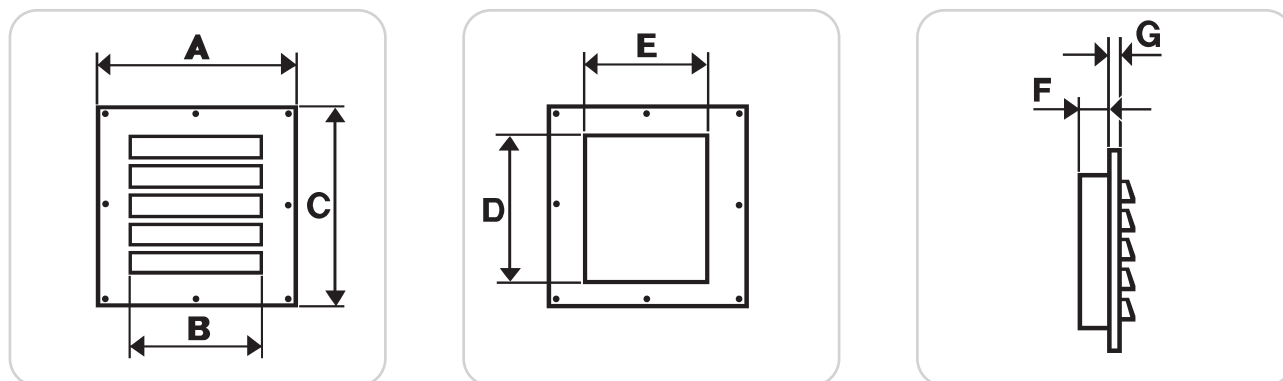

Materiale/Material:	ABS, UV-stabilisert/UV-stabiliserat/UV-stabilised
Farge/Färg/Color:	Hvit/Vit/White
	Sort/Svart/Black NCS 9000N

Målskisse/Måttskiss/Dimensioned drawing

Art.nr./Art.no.	A	B	C	D x E	F	G
02120	130	87	130	100x100	20	16
02122	130	87	180	150x100	20	16
02124	180	136	180	150x150	24	16
119846	180	136	180	150x150	24	16