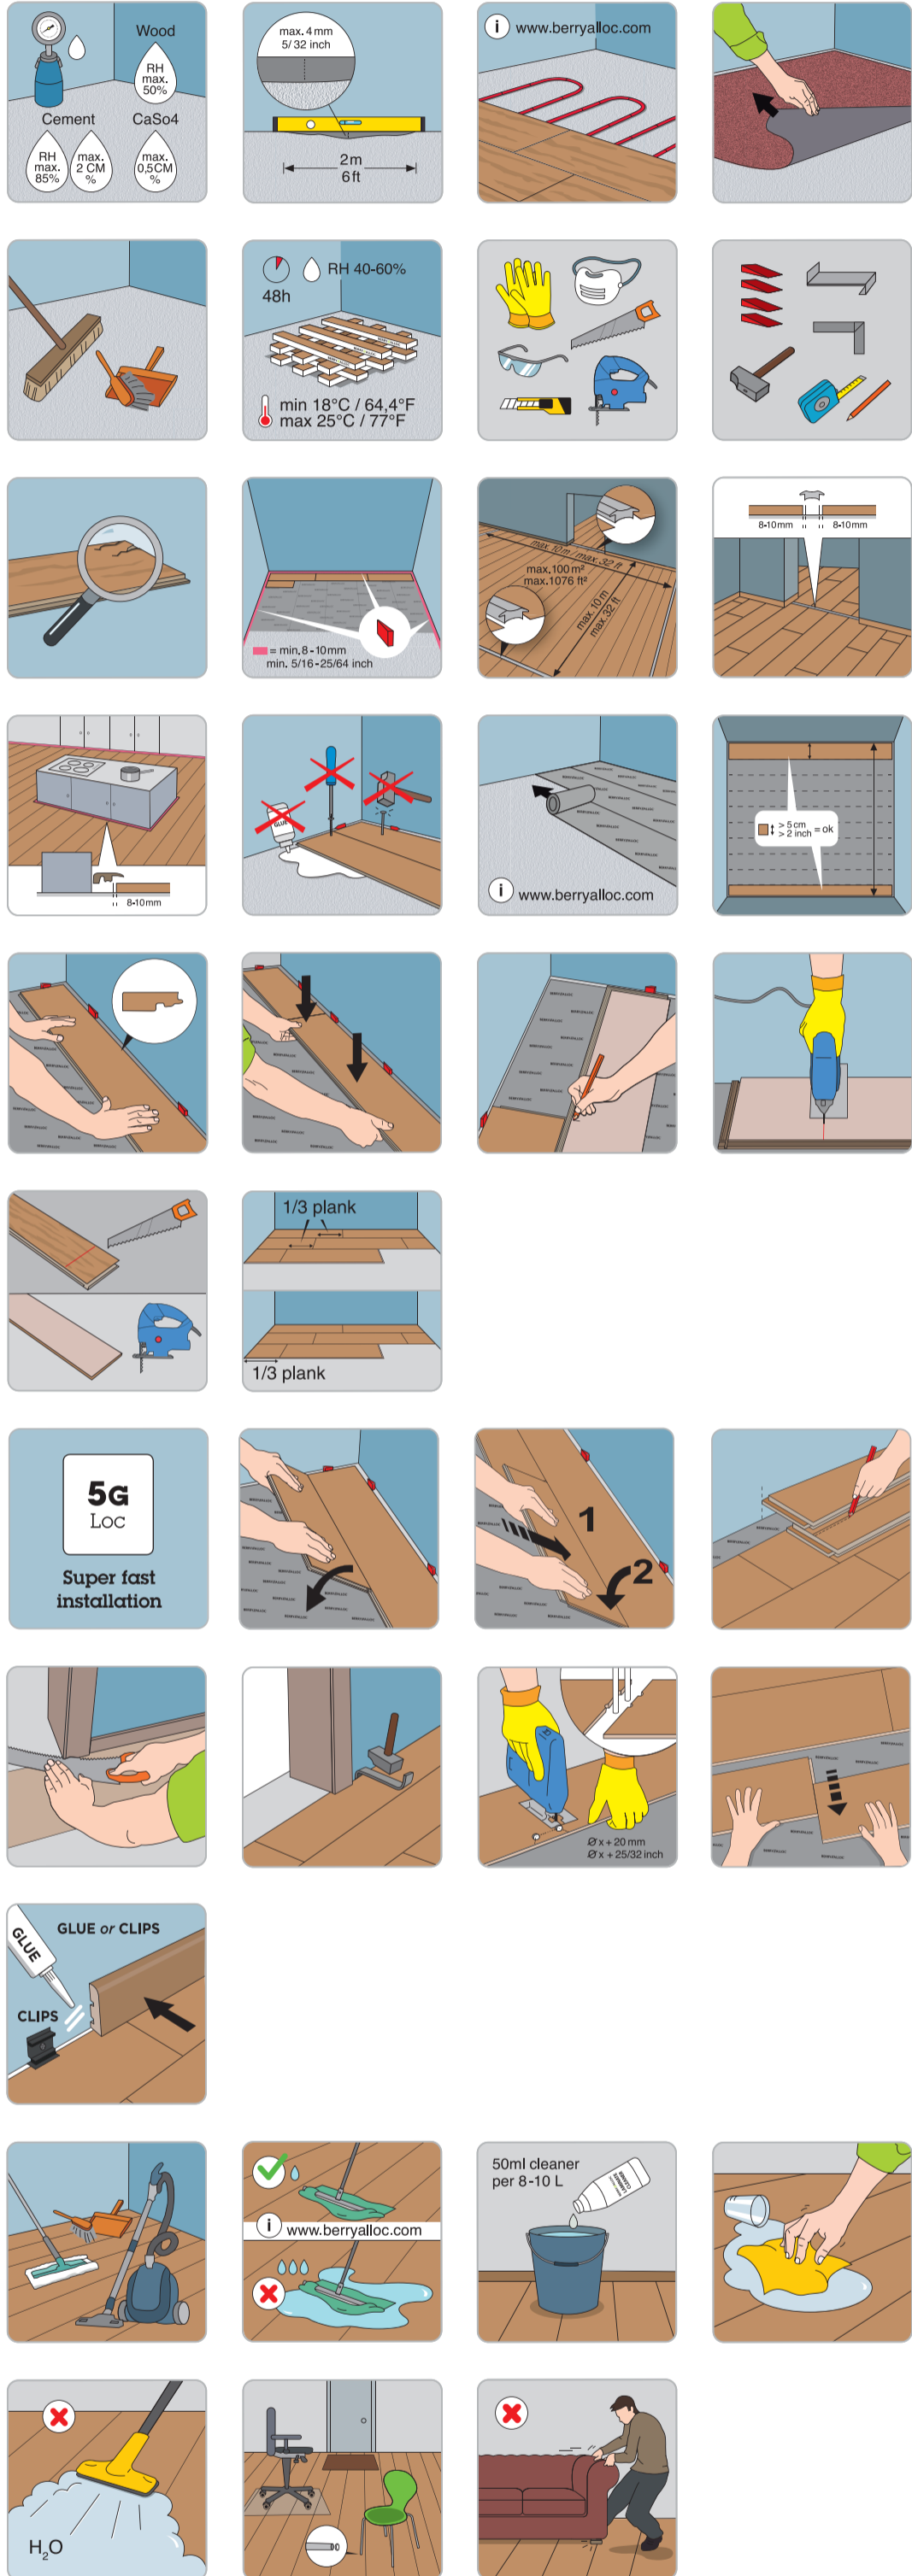

BERRYALLOC®

LAMINATE

Glorious XL

Made in **Belgium**

LOOKING FOR MORE INFO?

UNDERLAYS

INSTALLATION

FLOOR HEATING

CARE & MAINTENANCE

WARRANTY

VISIT OUR WEBSITE
WWW.BERRYALLOC.COM

Resp. ed.: BerryAlloc, Industrielaan 100, B-8930 Melenen. **Glorious XL** 80001020
Manufactured by Beaulieu International Group under license of Välinge Innovation AB
AWARNING: Drilling, sawing or machining wood products can expose you to wood dust, a substance known to the State of California to cause cancer.
Avoid inhaling wood dust or use a dust mask or other safeguards for personal protection. For more information go to www.P65Warnings.ca.gov/wood