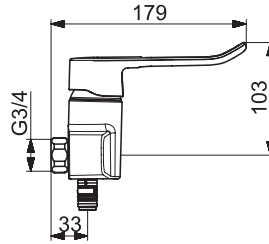

Oras

Installation and maintenance guide

5617

I (ISO 3822)
EN 817
50 - 1000 kPa
0.17 l/s (300 kPa w/Reducer)
max. +80°C

mpi.oras.com/5617

5620

I (ISO 3822)
EN 817
50 - 1000 kPa
0.17 l/s (300 kPa w/Reducer)
max. +80°C

For more information:
<https://static.oras.com>

5680Z

I (ISO 3822)
 EN 817
 50 - 1000 kPa
 0.12 l/s (300 kPa w/Reducer)
 max. +70°C

IP55
 Self-powered

mpi.oras.com/5680Z

5681Z

I (ISO 3822)
 EN 817
 50 - 1000 kPa
 0.12 l/s (300 kPa w/Reducer)
 max. +70°C