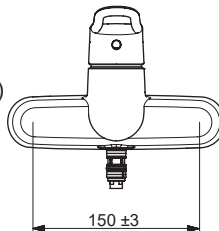

5681Z

I (ISO 3822)
EN 817
50 - 1000 kPa
0.12 l/s (300 kPa w/Reducer)
max. +70°C

IP55
Self-powered