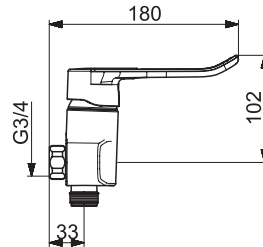

Oras

Installation and maintenance guide

5617

I (ISO 3822)
EN 817
50 - 1000 kPa
0.17 l/s (300 kPa w/Reducer)
max. +80°C

mpi.oras.com/5617

5620

I (ISO 3822)
EN 817
50 - 1000 kPa
0.17 l/s (300 kPa w/Reducer)
max. +80°C

mpi.oras.com/5620

Frequency: 2,4 GHz
 Max power: 10 mW
 Radio range: 25 m

We declare that the Bluetooth marked products conform to the Radio Equipment Directive 2014/53/EU, the Low Voltage Directive 2014/35/EU, the EMC Directive 2014/30/EU and the RoHS Directive 2011/65/EU.
 For more information:
<https://static.oras.com>

5680Z

I (ISO 3822)
 EN 817
 50 - 1000 kPa
 0.12 l/s (300 kPa w/Reducer)
 max. +70°C

IP55
 Self-powered

mpi.oras.com/5680Z

5681Z

I (ISO 3822)
 EN 817
 50 - 1000 kPa
 0.12 l/s (300 kPa w/Reducer)
 max. +70°C