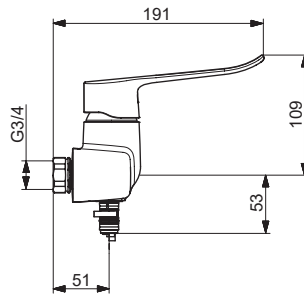

Oras

Installation and maintenance guide

5617

I (ISO 3822)
EN 817
50 - 1000 kPa
0.17 l/s (300 kPa w/Reducer)
max. +80°C

mpi.oras.com/5617

5620

I (ISO 3822)
EN 817
50 - 1000 kPa
0.17 l/s (300 kPa w/Reducer)
max. +80°C

5680Z

I (ISO 3822)
 EN 817
 50 - 1000 kPa
 0.12 l/s (300 kPa w/Reducer)
 max. +70°C

IP55
 Self-powered

mpi.oras.com/5680Z

5681Z

I (ISO 3822)
 EN 817
 50 - 1000 kPa
 0.12 l/s (300 kPa w/Reducer)
 max. +70°C