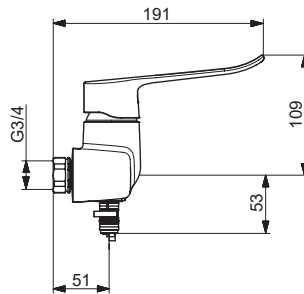

Frequency: 2,4 GHz
Max power: 10 mW
Radio range: 25 m

We declare that the Bluetooth marked products conform to the Radio Equipment Directive 2014/53/EU, the Low Voltage Directive 2014/35/EU, the EMC Directive 2014/30/EU and the RoHS Directive 2011/65/EU.

For more information:
<https://static.oras.com>

5680Z

I (ISO 3822)
EN 817
50 - 1000 kPa
0.12 l/s (300 kPa w/Reducer)
max. +70°C

IP55
Self-powered