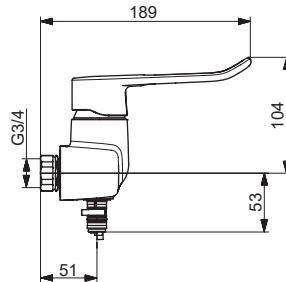

5681Z

I (ISO 3822)
EN 817
50 - 1000 kPa
0.12 l/s (300 kPa w/Reducer)
max. +70°C

IP55
Self-powered