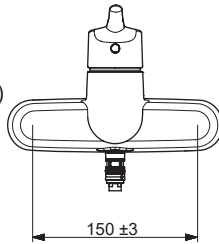

Frequency: 2,4 GHz
Max power: 10 mW
Radio range: 25 m

We declare that the Bluetooth marked products conform to the Radio Equipment Directive 2014/53/EU, the Low Voltage Directive 2014/35/EU, the EMC Directive 2014/30/EU and the RoHS Directive 2011/65/EU.

For more information:
<https://static.oras.com>

5680Z

I (ISO 3822)
EN 817
50 - 1000 kPa
0.12 l/s (300 kPa w/Reducer)
max. +70°C

IP55
Self-powered