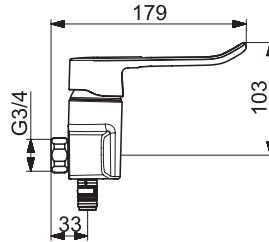

Oras

Installation and maintenance guide

5617

I (ISO 3822)
EN 817
50 - 1000 kPa
0.17 l/s (300 kPa w/Reducer)
max. +80°C

mpi.oras.com/5617

5620

I (ISO 3822)
EN 817
50 - 1000 kPa
0.17 l/s (300 kPa w/Reducer)
max. +80°C

5680Z

I (ISO 3822)
 EN 817
 50 - 1000 kPa
 0.12 l/s (300 kPa w/Reducer)
 max. +70°C

IP55
 Self-powered

mpi.oras.com/5680Z

5681Z

I (ISO 3822)
 EN 817
 50 - 1000 kPa
 0.12 l/s (300 kPa w/Reducer)
 max. +70°C