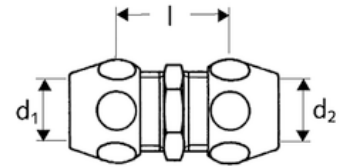

Order number: 06 442 06 99

Straight double screw connection

with two compression screw connections
For copper pipe $\varnothing 12 \times \varnothing 10$

Details:

- Material: brass conform German drinking water regulation
- Surface: chrome
- Weight: 0.09 kg/pc.
- Packaging unit: 25
- Dimension: DN 15 G 1/2 ext. thread x DN 10 G 3/8 ext. thread

Versions:

Dimension: DN 10 G 3/8 ext. thread x DN 10 G 3/8 ext. thread Order No.: [06 436 06 99](#)

For copper pipe $\varnothing 8$ mm, chrome, PU 20, W: 0.05 kg/pc.

Dimension: DN 10 G 3/8 ext. thread x DN 10 G 3/8 ext. thread Order No.: [06 437 06 99](#)

For copper pipe $\varnothing 10$ mm, chrome, PU 20, W: 0.05 kg/pc.

Dimension: DN 15 G 1/2 ext. thread x DN 15 G 1/2 ext. thread Order No.: [06 438 06 99](#)

For copper pipe $\varnothing 12$ mm, chrome, PU 20, W: 0.11 kg/pc.

Dimension: DN 10 G 3/8 ext. thread x DN 10 G 3/8 ext. thread Order No.: [06 441 06 99](#)

For copper pipe $\varnothing 10$ mm x $\varnothing 8$ mm, chrome, PU 25, W: 0.05 kg/pc.

Dimension: DN 10 G 3/8 ext. thread x DN 10 G 3/8 ext. thread Order No.: [06 529 06 99](#)