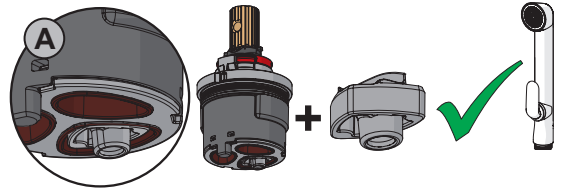

2.5

②

②

cleaning.oras.com

About Oras Group

Oras Group is a significant European provider of sanitary fittings: the market leader in the Nordics and a leading company in Continental Europe.

The company's mission is to create the smartest water experiences for everyone and its vision is to become the Perfect Flow Company.