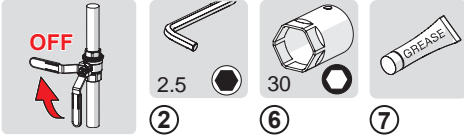

2.5

②

②

cleaning.oras.com

About Oras Group

Oras Group is a significant European provider of sanitary fittings: the market leader in the Nordics and a leading company in Continental Europe.

The company's mission is to create the smartest water experiences for everyone and its vision is to become the Perfect Flow Company.