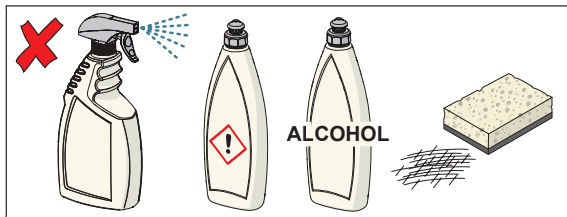

2.5

②

②

cleaning.oras.com

About Oras Group

Oras Group is a significant European provider of sanitary fittings: the market leader in the Nordics and a leading company in Continental Europe.

The company's mission is to create the smartest water experiences for everyone and its vision is to become the Perfect Flow Company.