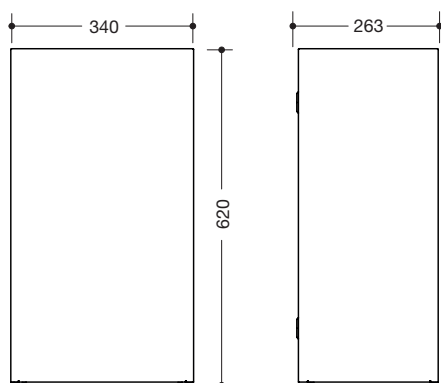

Product data sheet
Wastepaper bin 900.05.00360

HEWI

Wastepaper bin 900.05.00360

- angular base body
- serves as a wastebin for used paper towels
- capacity approx. 60 l
- invisible, integrated bag holder with pull-out function for easy insertion and removal of the bag
- 340 mm wide, 620 mm high and 263 mm deep
- for wall mounting
- made of high-quality stainless steel, powder coated in the HEWI colours DX (matt white), DC (matt black), AY (matt light grey pearl mica) and SC (matt dark grey pearl mica)
- including corrosion-free HEWI fixing material

Dimensions in mm

Surfaces/Colours

The colour AY will be discontinued 31.03.2023

Alternative surface

Technical information subject to alteration, 30th March 2022

HEWI Heinrich Wilke GmbH
Postfach 1260
D-34442 Bad Arolsen