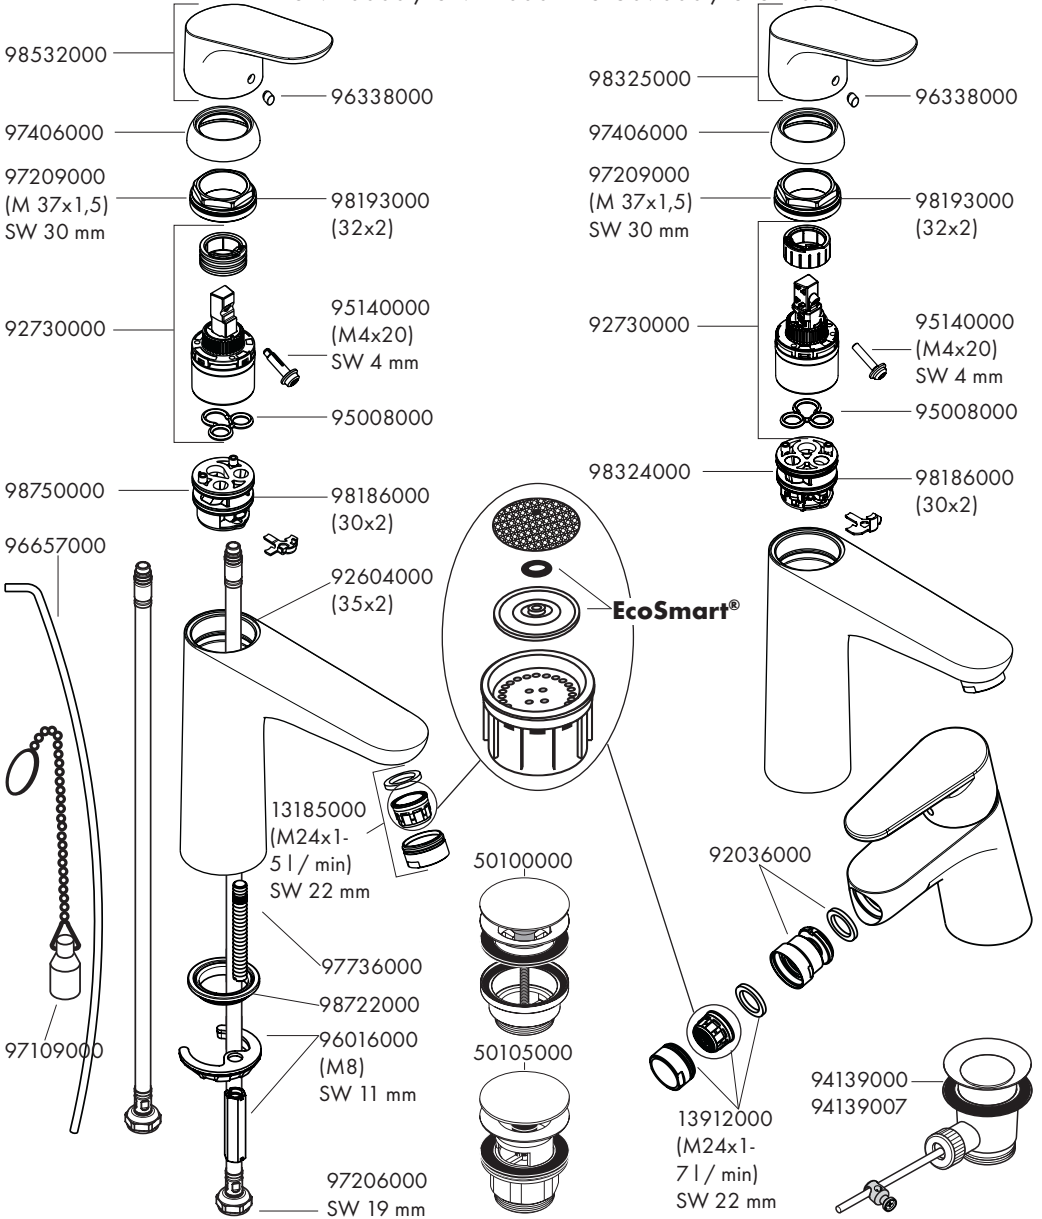

Focus 70

31604000 /
31730000 /
31732000 / 31733000

Focus 100

31517000 / 31607000
Focus
31920000 / 31922000

Focus 70

31539000
Focus 100
31509000 / 31621000

Focus 70

31951000 / 31952000

Focus 100

31513000 / 31603000

Focus Project 70

31970000

Focus Project 100

31682000

Focus Care 70

31910000 / 31914000