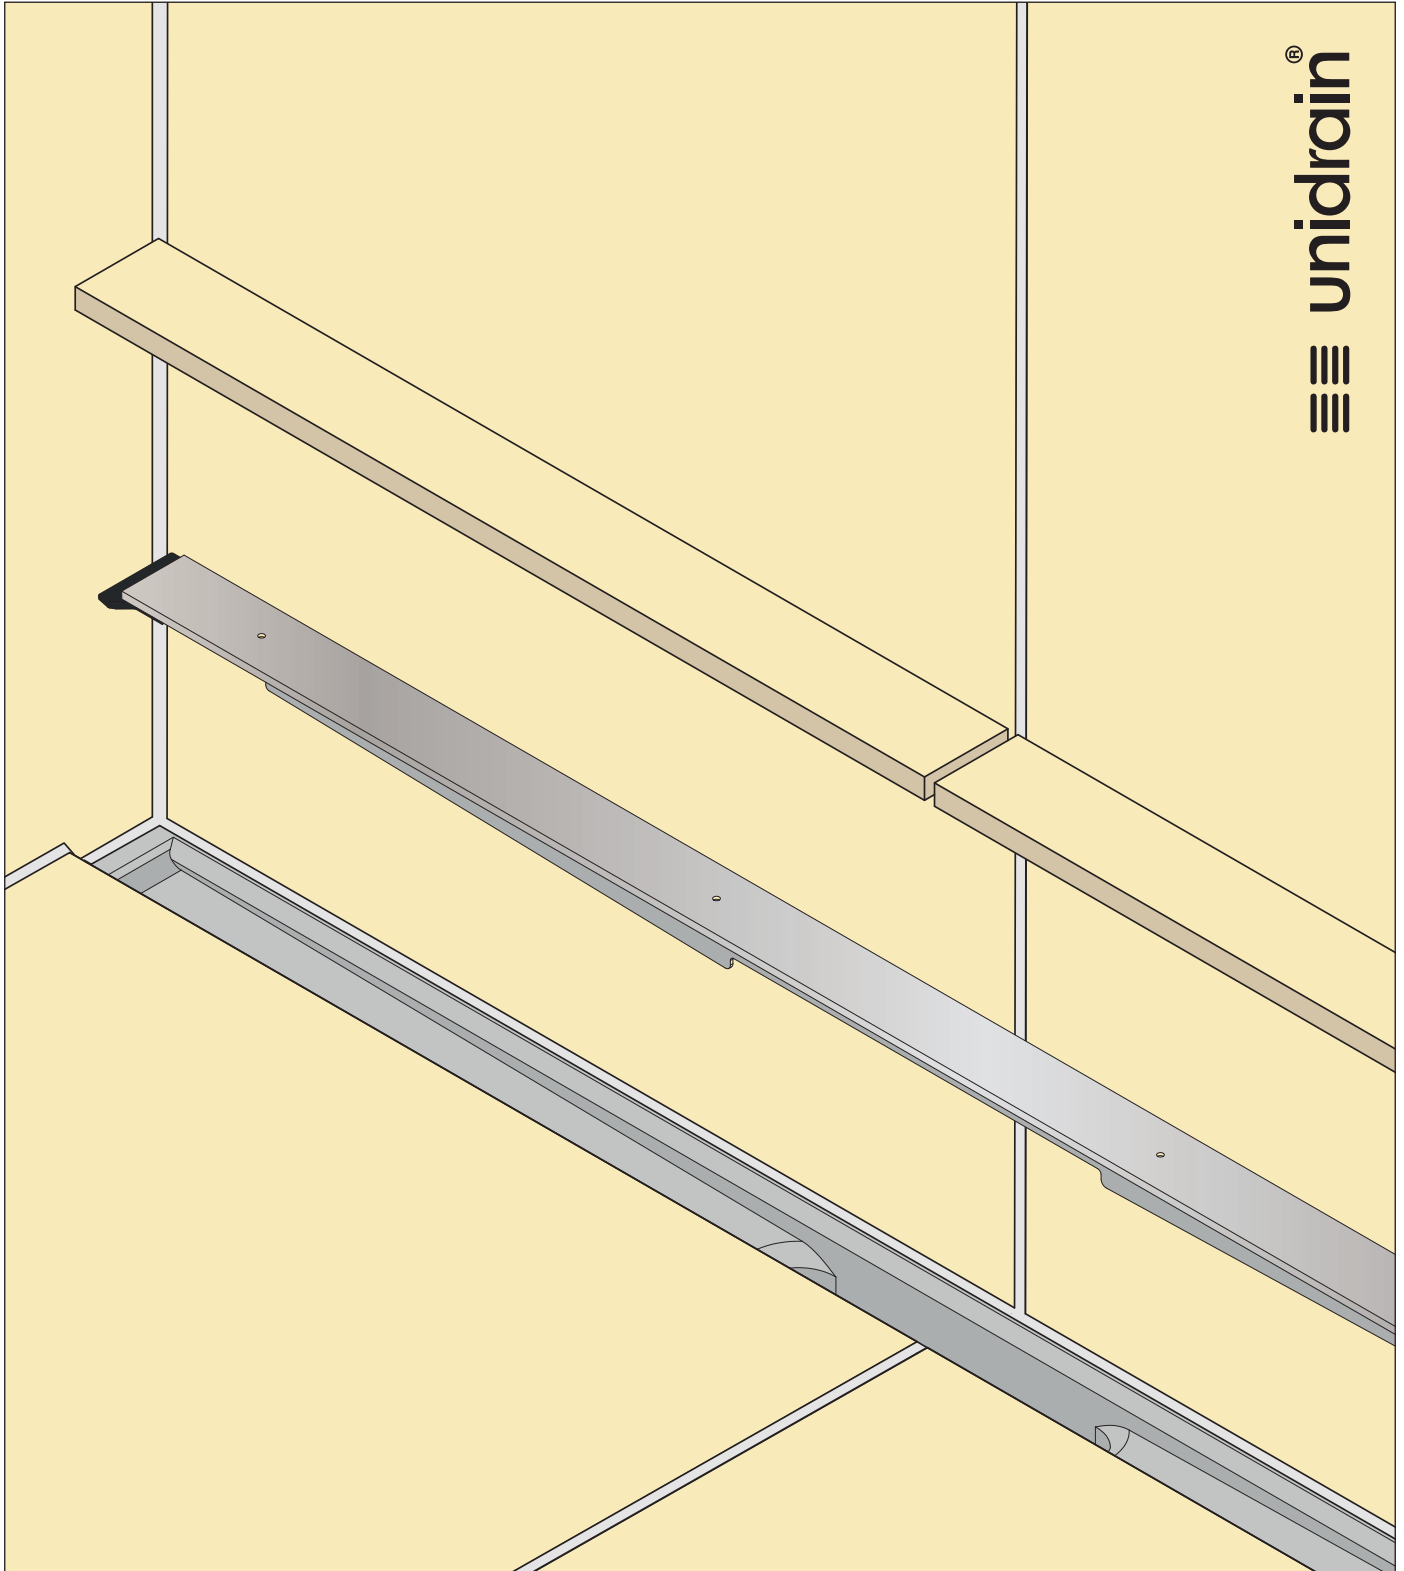

INSTALLATION GUIDE HIGHLINE CUSTOM

UK INSTALLATION GUIDE
DK MONTERINGSVEJLEDNING
SE MONTERINGSANVISNING
NO MONTERINGSANVISNING

FI ASENNUSOHJEET
DE EINBAUANLEITUNG
CZ INSTALAČNÍ PŘÍRUČKA