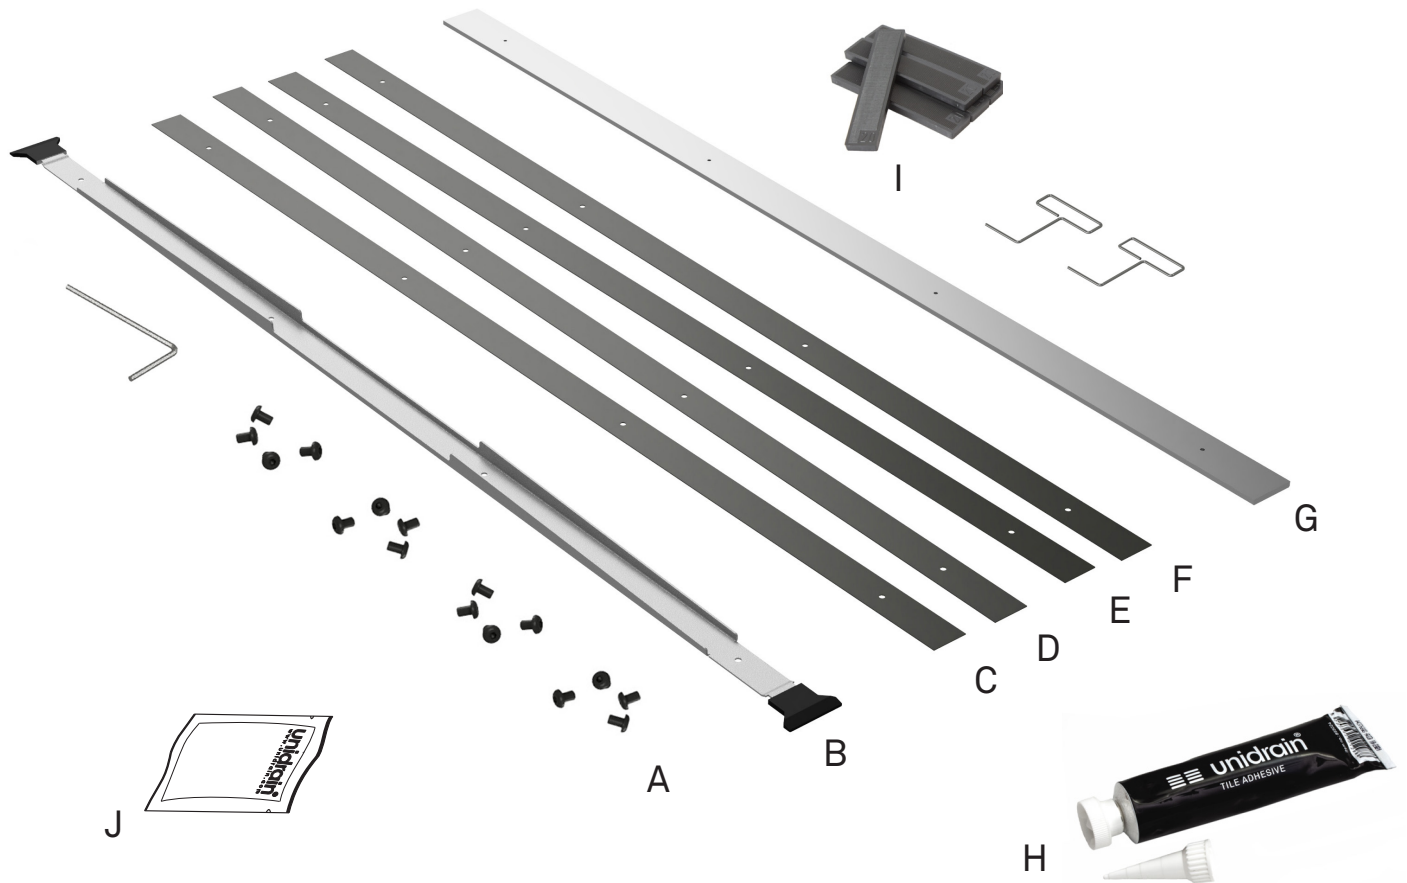

UK

Included in the package

- A Screws
- B Rail
- C Riser 1 mm
- D Riser 2 mm
- E Riser 3 mm
- F Riser 5 mm
- G Custom base
- H Grab adhesives
- I Spacers 6 mm
- J Rengøringsserviet

DK

Inkluderet i pakken

- A Skruer
- B Stel
- C Forhøjerstykke 1 mm
- D Forhøjerstykke 2 mm
- E Forhøjerstykke 3 mm
- F Forhøjerstykke 5 mm
- G Custombase
- H Montagelim
- I Afstandsklodser 6 mm
- J Cleaning wipe

SE

Ingår i paketen

- A Skruv
- B Styrskena
- C Förhöjning 1 mm
- D Förhöjning 2 mm
- E Förhöjning 3 mm
- F Förhöjning 5 mm
- G Basplatta
- H Montage Lim
- I Distansklossar 6 mm
- J Rengörningsduk

NO

Inkludert i pakken

- A Skruer
- B Sokkel
- C Forhøyningsstykke 1 mm
- D Forhøyningsstykke 2 mm
- E Forhøyningsstykke 3 mm
- F Forhøyningsstykke 5 mm
- G Custombase
- H Montasjelim
- I Avstandsklosser 6 mm
- J Rengjøringstørke

DE

Im Paket enthalten

- A Schrauben
- B Gestell
- C Erhöhungsset 1 mm
- D Erhöhungsset 2 mm
- E Erhöhungsset 3 mm
- F Erhöhungsset 5 mm
- G Custom Trägeplatte
- H Kontaktkleber
- I Abstandsklötze 6 mm
- J Reinigungstuch

CZ

Zahrnuto v balíčku

- A Šrouby
- B Konzola
- C Zvyšovací kus 1 mm
- D Zvyšovací kus 2 mm
- E Zvyšovací kus 3 mm
- F Zvyšovací kus 5 mm
- G Základní deska Custom
- H Lepidlo
- I Distanční podložky 6 mm
- J Čisticí ubrousek

FI

Pakkaukseen sisältyvät

- A Ruuvit
- B Runko
- C Korotuspala 1 mm
- D Korotuspala 2 mm
- E Korotuspala 3 mm
- F Korotuspala 5 mm
- G Custom-laatoitusalususta
- H Asennusliima
- I Välikkeet 6 mm
- J Puhdistusliina