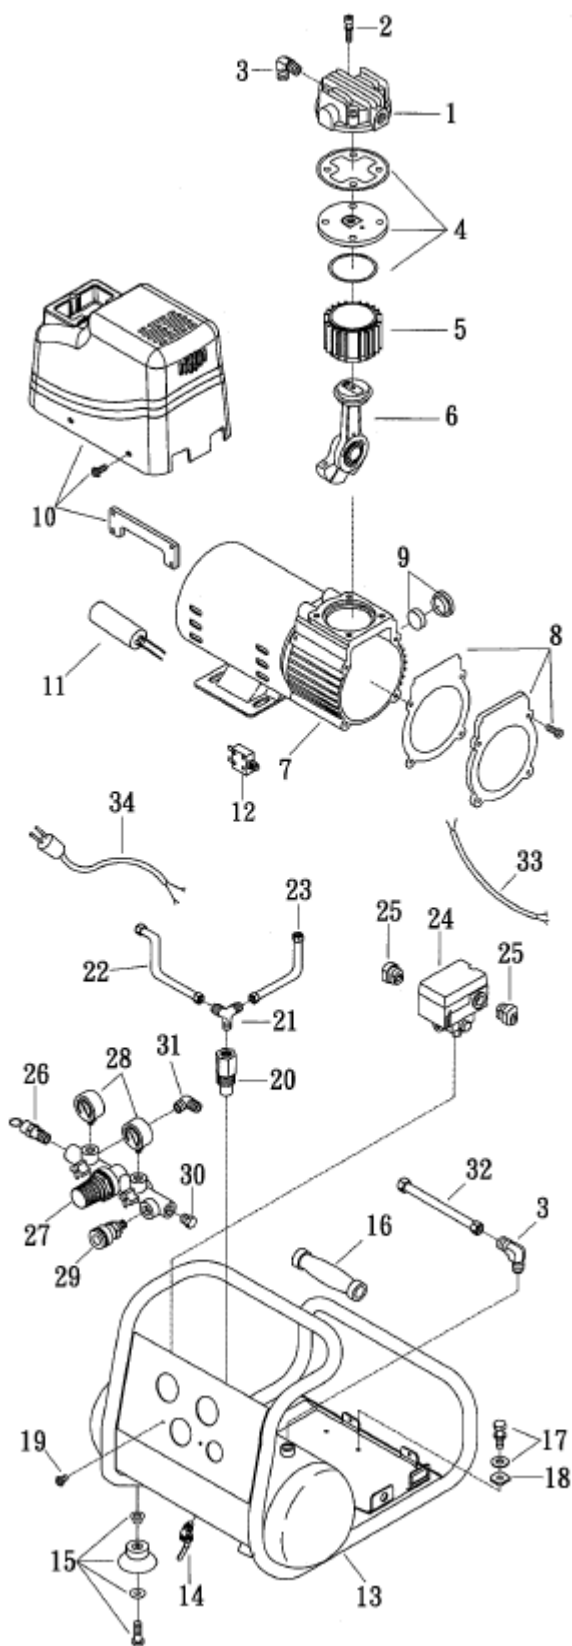

ESSVE C 5/10 Art: 713942.

Compressor ESSVE C 5/10			
Ref. Nr.	DESCRIPTION	ESSVE Art No:	Pcs/Pack:
1	Cylinder head	CS	1
2	Allen bolt set	CS	4
3	Unloading elbow	CS	2
4	Exhaust valve seat	901325	1
5	Cylinder	901305	1
6	Rod set	CS	1
7	Motor set	CS	1
8	Front cover	901321	1
9	Air filter set	901299	1
10	Shroud	CS	1
11	Running capacitor	901319	1
12	Circuit breaker	901317	1
13	Air tank	CS	1
14	Ball valve	901303	1
15	Rubber pad	901323	4
16	Grip	CS	1
17	Hexagon bolt set	CS	4
18	Body seat block	CS	4
19	Bolt	CS	2
20	Check valve	901311	1
21	Unloading 3-way pipe	CS	1
22	Unloading tube	CS	1
23	Unloading tube	CS	1
24	Pressure switch	901315	1
25	Strain relief bushing	CS	2
26	Pressure relief valve	901309	1
27	Regulator	901301	1
28	Pressure gauge	901313	2
29	Quick coupler	CS	1
30	Plug	CS	4
31	Exhaust elbow	CS	1
32	Unloading tube	901327	1
33	Cable	CS	1
34	Power cable	CS	1

CS = Contact ESSVE's Customer service