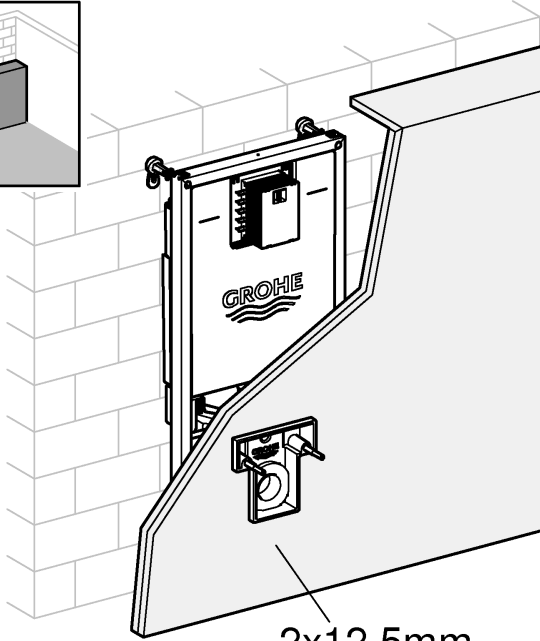

RAPID SLX

Made in Germany

99.1361.031/ÄM 245036/05.19

www.grohe.com

*Pure Freude
an Wasser*

2 - 4

2x12,5mm

5 - 6