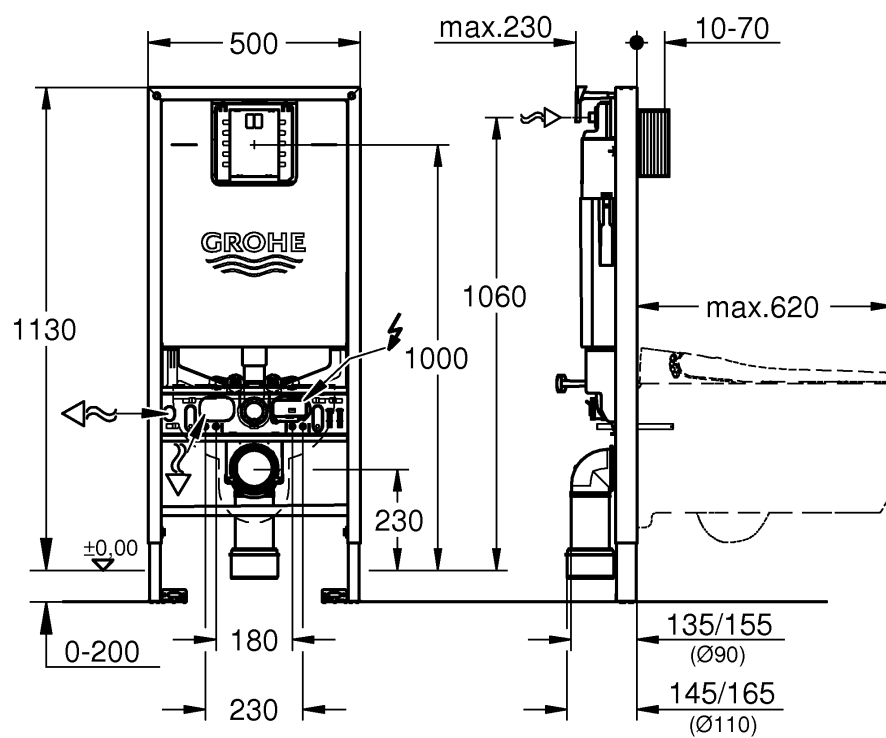

RAPID SLX

Made in Germany

99.1361.031/ÄM 245036/05.19

www.grohe.com

*Pure Freude
an Wasser*

2 - 4

2x12,5mm

5 - 6

2x12,5mm

2 - 4

2x12,5mm

A	B	C
50x50x0,6	50x40x2	300x620x24
75x50x0,6	75x40x2	

9

10

11

12