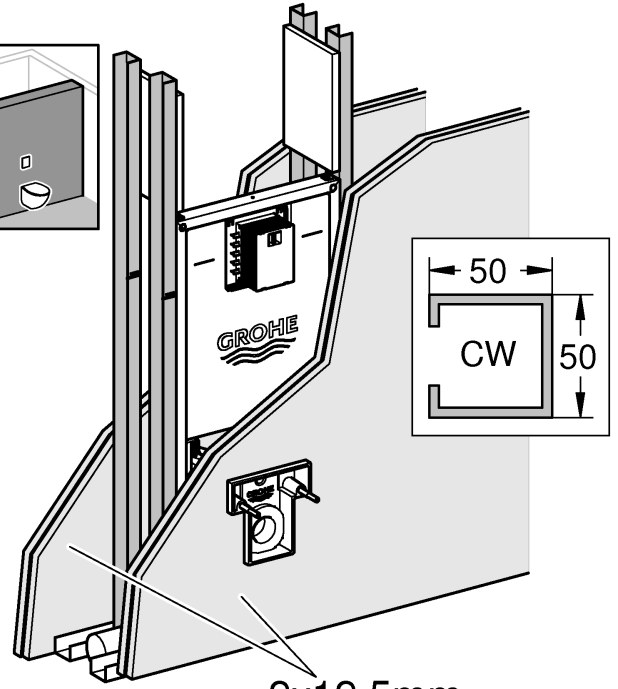

RAPID SLX

Made in Germany

99.1361.031/ÄM 245036/05.19

www.grohe.com

*Pure Freude
an Wasser*

2 - 4

2x12,5mm

5 - 6

2x12,5mm

2 - 4

2x12,5mm

A	B	C
50x50x0,6	50x40x2	300x620x24
75x50x0,6	75x40x2	

9

10

11

12