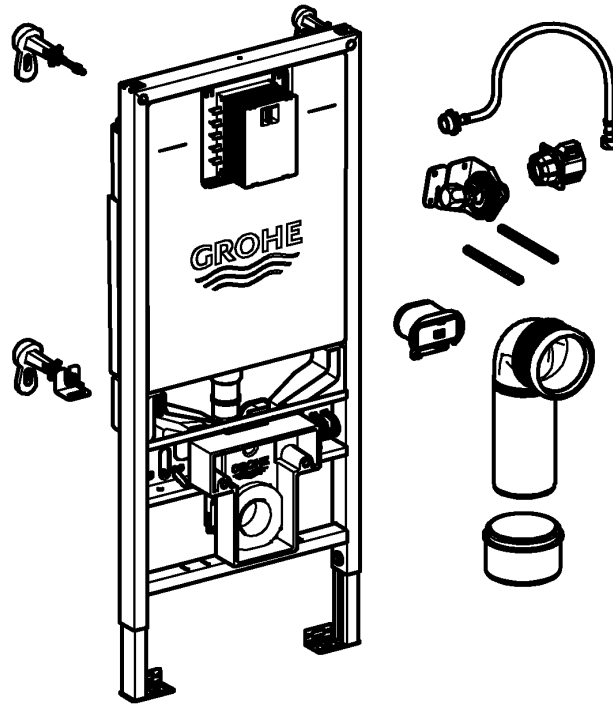

RAPID SLX

Made in Germany

99.1361.031/ÄM 245036/05.19

www.grohe.com

*Pure Freude
an Wasser*

2 - 4

2x12,5mm

5 - 6