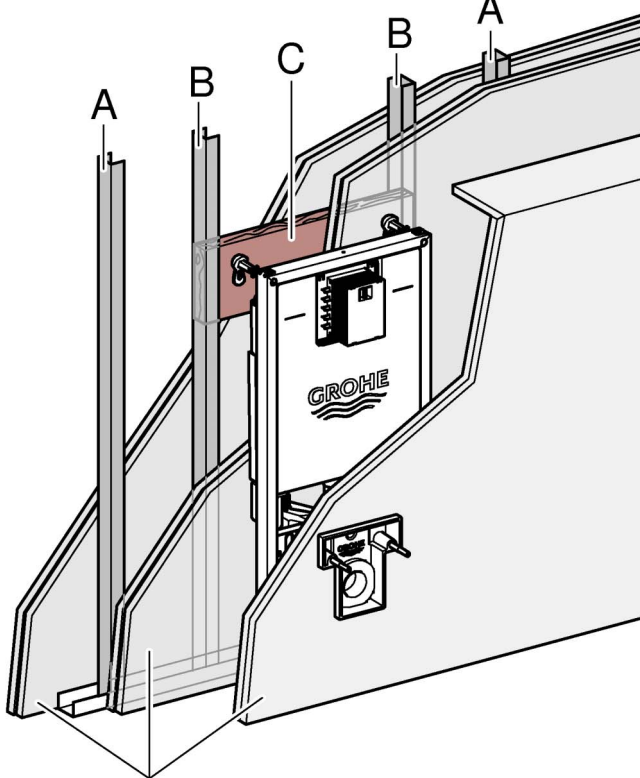

RAPID SLX

Made in Germany

99.1361.031/ÄM 245036/05.19

www.grohe.com

*Pure Freude
an Wasser*

2 - 4

2x12,5mm

5 - 6

2x12,5mm

2 - 4

2x12,5mm

A	B	C
50x50x0,6	50x40x2	300x620x24
75x50x0,6	75x40x2	

9

10

11

12