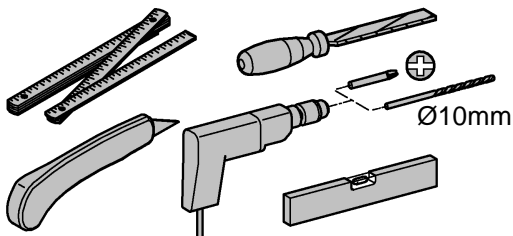

RAPID SLX

Made in Germany

99.1361.031/ÄM 245036/05.19

www.grohe.com

*Pure Freude
an Wasser*

2 - 4

2x12,5mm

5 - 6

2x12,5mm

2 - 4

2x12,5mm

A	B	C
50x50x0,6	50x40x2	300x620x24
75x50x0,6	75x40x2	

9

10

11

12