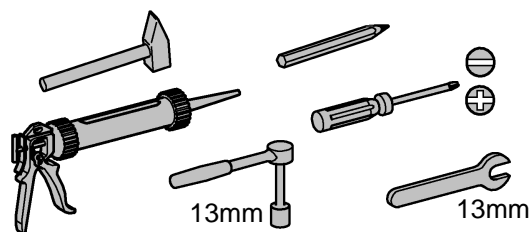

RAPID SLX

Made in Germany

99.1361.031/ÄM 245036/05.19

www.grohe.com

*Pure Freude
an Wasser*

2 - 4

2x12,5mm

5 - 6

2x12,5mm

2 - 4

2x12,5mm

A	B	C
50x50x0,6	50x40x2	300x620x24
75x50x0,6	75x40x2	

9

10

11

12