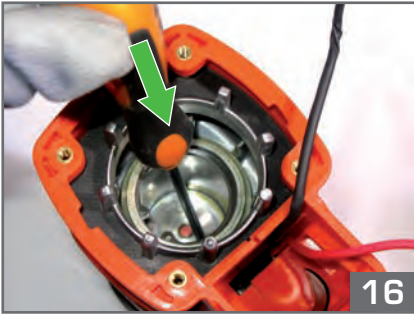

1000/hour
2 nails/second
5°C → 25°C

↴
Ø 3
L 22 mm - 45 mm
Smooth & Ring
FULL HEAD

Route de Lyon - BP 104
 F-26501 Bourg-lès-Valence
 Cedex - FRANCE