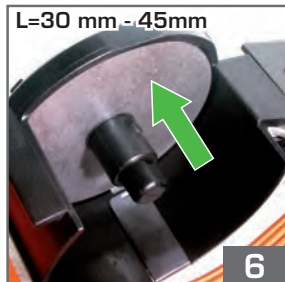

2

3

4

5

6

7

8

9

1000/hour
2 nails/second
5°C → 25°C

↴
Ø 3
L 22 mm - 45 mm
Smooth & Ring
FULL HEAD

Route de Lyon - BP 104
 F-26501 Bourg-lès-Valence
 Cedex - FRANCE