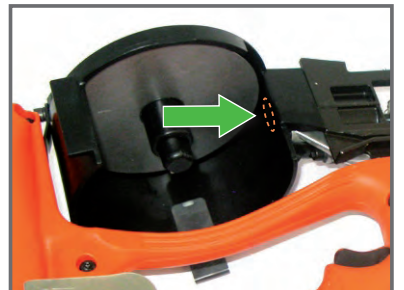

1000/hour
2 nails/second
5°C → 25°C

↴
Ø 3
L 22 mm - 45 mm
Smooth & Ring
FULL HEAD

Route de Lyon - BP 104
 F-26501 Bourg-lès-Valence
 Cedex - FRANCE