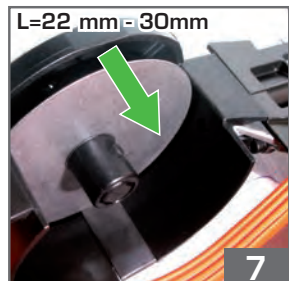

Paslode
Impulse®

Ø 3
L 22 mm - 45 mm
Smooth & Ring
FULL HEAD

x125

1

2

3

4

5

6

7

8

9

10

Click

Paslode
Impulse®

≈ 2200

2 h

Click

Paslode
Impulse®