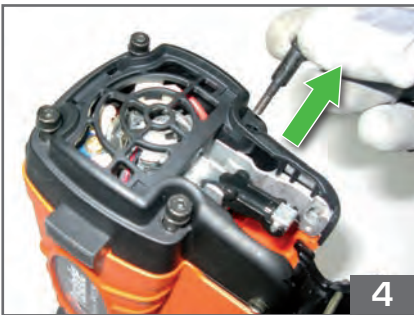

1000/hour
2 nails/second
5°C → 25°C

↴
Ø 3
L 22 mm - 45 mm
Smooth & Ring
FULL HEAD

Route de Lyon - BP 104
 F-26501 Bourg-lès-Valence
 Cedex - FRANCE