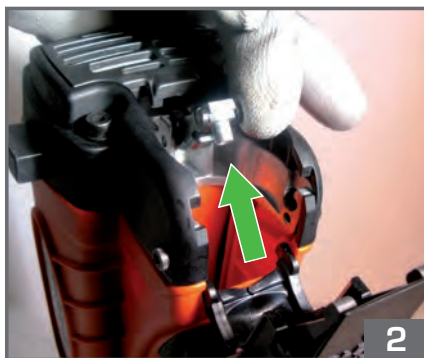

Paslode
Impulse®

IM45 CW

Paslode
Impulse

≈ 700

Paslode
Impulse®

Ø 3
L 22 mm - 45 mm
Smooth & Ring
FULL HEAD

x125

1

1000/hour
2 nails/second
5°C → 25°C

↴
Ø 3
L 22 mm - 45 mm
Smooth & Ring
FULL HEAD

Route de Lyon - BP 104
 F-26501 Bourg-lès-Valence
 Cedex - FRANCE