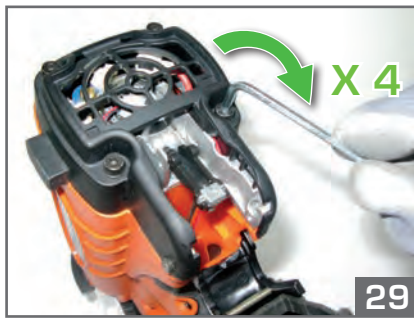

1000/hour
2 nails/second
5°C → 25°C

↴
Ø 3
L 22 mm - 45 mm
Smooth & Ring
FULL HEAD

Route de Lyon - BP 104
 F-26501 Bourg-lès-Valence
 Cedex - FRANCE