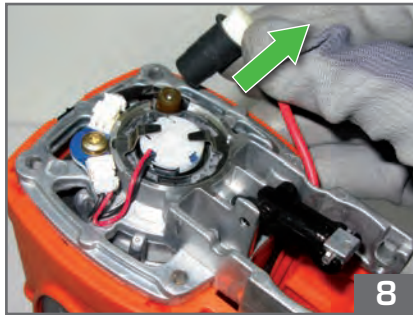

1000/hour
2 nails/second
5°C → 25°C

↴
Ø 3
L 22 mm - 45 mm
Smooth & Ring
FULL HEAD

Route de Lyon - BP 104
 F-26501 Bourg-lès-Valence
 Cedex - FRANCE