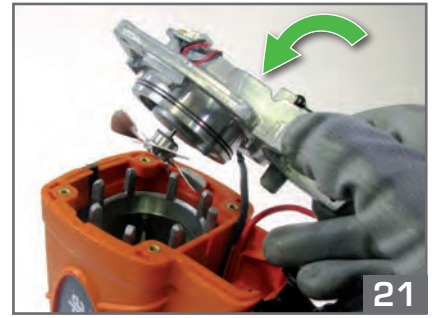

1000/hour
2 nails/second
5°C → 25°C

↴
Ø 3
L 22 mm - 45 mm
Smooth & Ring
FULL HEAD

Route de Lyon - BP 104
 F-26501 Bourg-lès-Valence
 Cedex - FRANCE