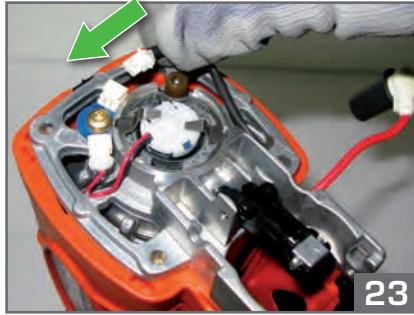

1000/hour
2 nails/second
5°C → 25°C

↴
Ø 3
L 22 mm - 45 mm
Smooth & Ring
FULL HEAD

Route de Lyon - BP 104
 F-26501 Bourg-lès-Valence
 Cedex - FRANCE