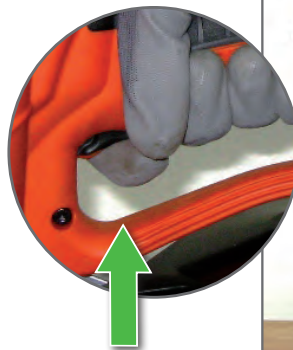

1000/hour
2 nails/second
5°C → 25°C

↴
Ø 3
L 22 mm - 45 mm
Smooth & Ring
FULL HEAD

Route de Lyon - BP 104
 F-26501 Bourg-lès-Valence
 Cedex - FRANCE