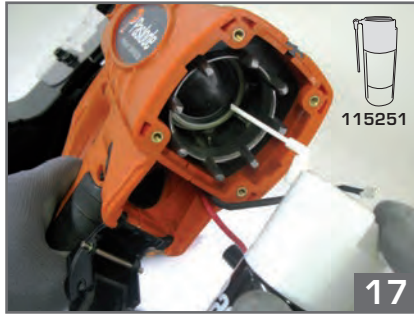

1000/hour
2 nails/second
5°C → 25°C

↴
Ø 3
L 22 mm - 45 mm
Smooth & Ring
FULL HEAD

Route de Lyon - BP 104
 F-26501 Bourg-lès-Valence
 Cedex - FRANCE