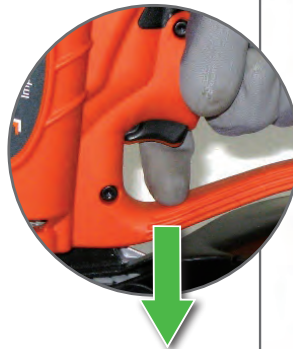

1000/hour
2 nails/second
5°C → 25°C

↴
Ø 3
L 22 mm - 45 mm
Smooth & Ring
FULL HEAD

Route de Lyon - BP 104
 F-26501 Bourg-lès-Valence
 Cedex - FRANCE