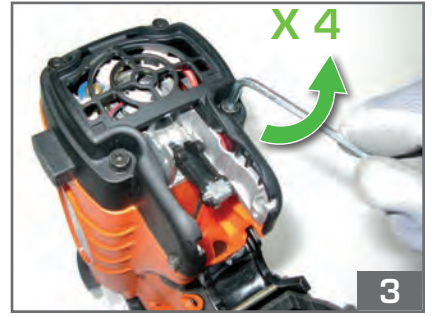

1000/hour
2 nails/second
5°C → 25°C

↴
Ø 3
L 22 mm - 45 mm
Smooth & Ring
FULL HEAD

Route de Lyon - BP 104
 F-26501 Bourg-lès-Valence
 Cedex - FRANCE