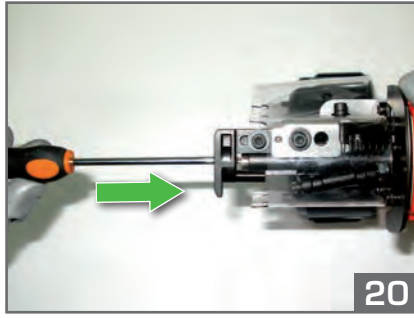

1000/hour
2 nails/second
5°C → 25°C

↴
Ø 3
L 22 mm - 45 mm
Smooth & Ring
FULL HEAD

Route de Lyon - BP 104
 F-26501 Bourg-lès-Valence
 Cedex - FRANCE