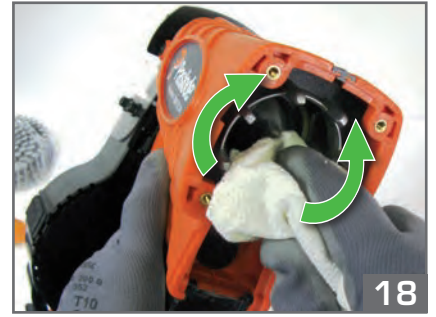

1000/hour
2 nails/second
5°C → 25°C

↴
Ø 3
L 22 mm - 45 mm
Smooth & Ring
FULL HEAD

Route de Lyon - BP 104
 F-26501 Bourg-lès-Valence
 Cedex - FRANCE