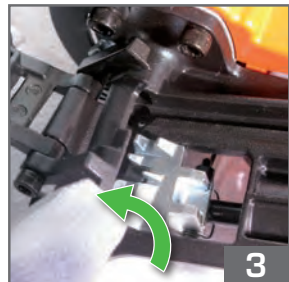

Paslode
Impulse®

Ø 3
L 22 mm - 45 mm
Smooth & Ring
FULL HEAD

x125

1

2

3

4

5

6

7

8

9

10

Click

Paslode
Impulse®

≈ 2200

2 h

Click

Paslode
Impulse®