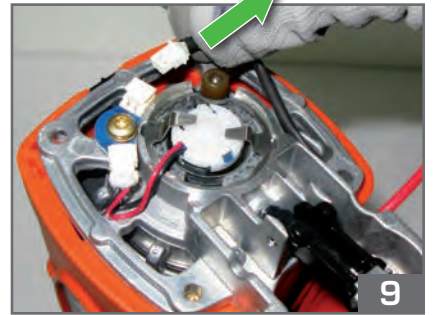

1000/hour
2 nails/second
5°C → 25°C

↴
Ø 3
L 22 mm - 45 mm
Smooth & Ring
FULL HEAD

Route de Lyon - BP 104
 F-26501 Bourg-lès-Valence
 Cedex - FRANCE