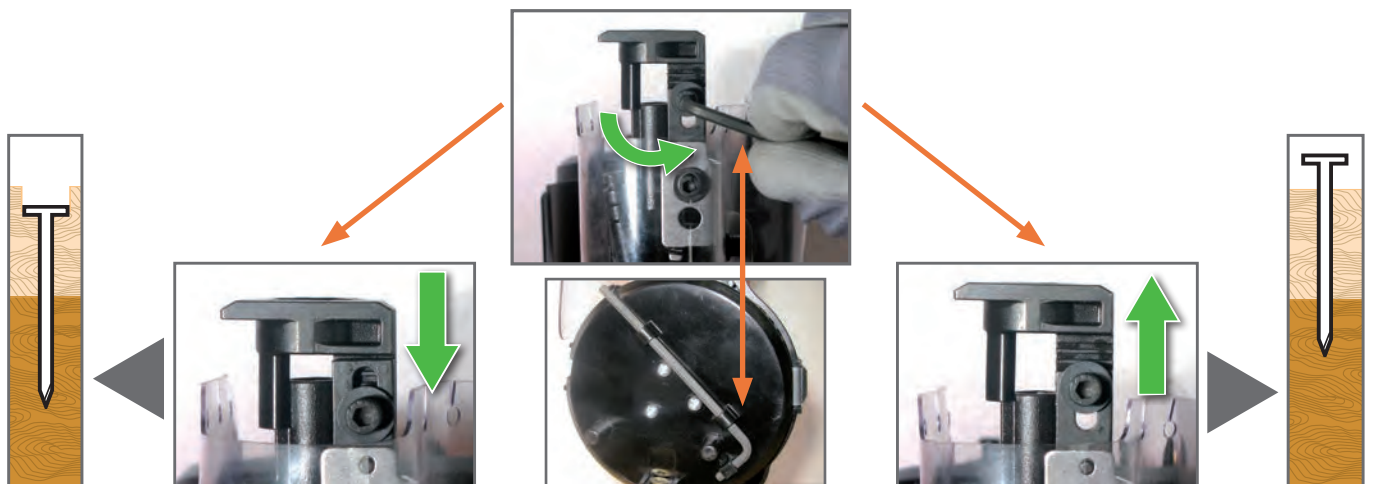

1000/hour
2 nails/second
5°C → 25°C

↴
Ø 3
L 22 mm - 45 mm
Smooth & Ring
FULL HEAD

Route de Lyon - BP 104
 F-26501 Bourg-lès-Valence
 Cedex - FRANCE