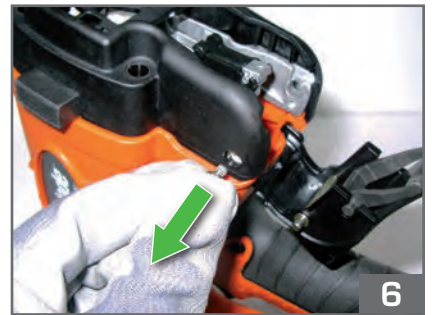

1000/hour
2 nails/second
5°C → 25°C

↴
Ø 3
L 22 mm - 45 mm
Smooth & Ring
FULL HEAD

Route de Lyon - BP 104
 F-26501 Bourg-lès-Valence
 Cedex - FRANCE