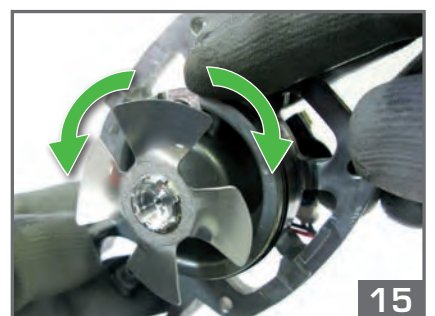

1000/hour
2 nails/second
5°C → 25°C

↴
Ø 3
L 22 mm - 45 mm
Smooth & Ring
FULL HEAD

Route de Lyon - BP 104
 F-26501 Bourg-lès-Valence
 Cedex - FRANCE