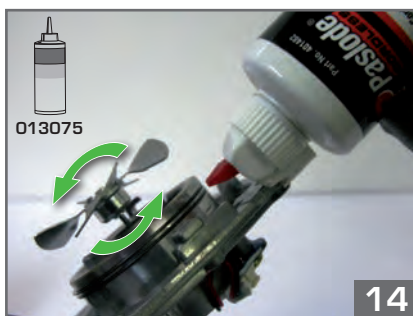

1000/hour
2 nails/second
5°C → 25°C

↴
Ø 3
L 22 mm - 45 mm
Smooth & Ring
FULL HEAD

Route de Lyon - BP 104
 F-26501 Bourg-lès-Valence
 Cedex - FRANCE