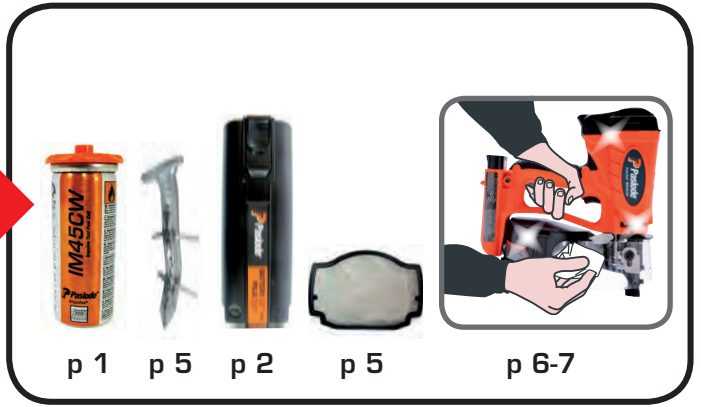

1000/hour
2 nails/second
5°C → 25°C

↴
Ø 3
L 22 mm - 45 mm
Smooth & Ring
FULL HEAD

Route de Lyon - BP 104
 F-26501 Bourg-lès-Valence
 Cedex - FRANCE