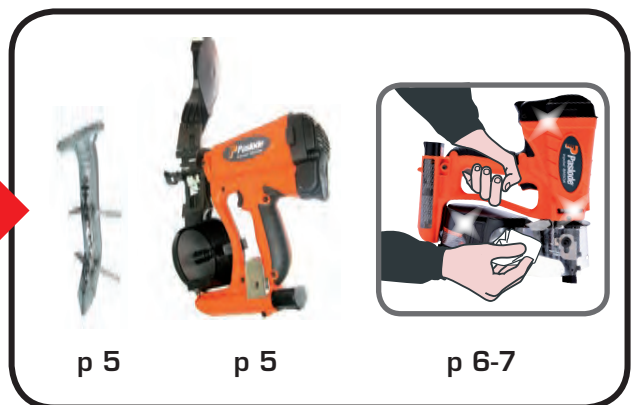

1000/hour
2 nails/second
5°C → 25°C

↴
Ø 3
L 22 mm - 45 mm
Smooth & Ring
FULL HEAD

Route de Lyon - BP 104
 F-26501 Bourg-lès-Valence
 Cedex - FRANCE