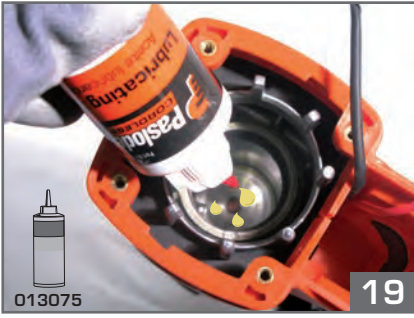

1000/hour
2 nails/second
5°C → 25°C

↴
Ø 3
L 22 mm - 45 mm
Smooth & Ring
FULL HEAD

Route de Lyon - BP 104
 F-26501 Bourg-lès-Valence
 Cedex - FRANCE