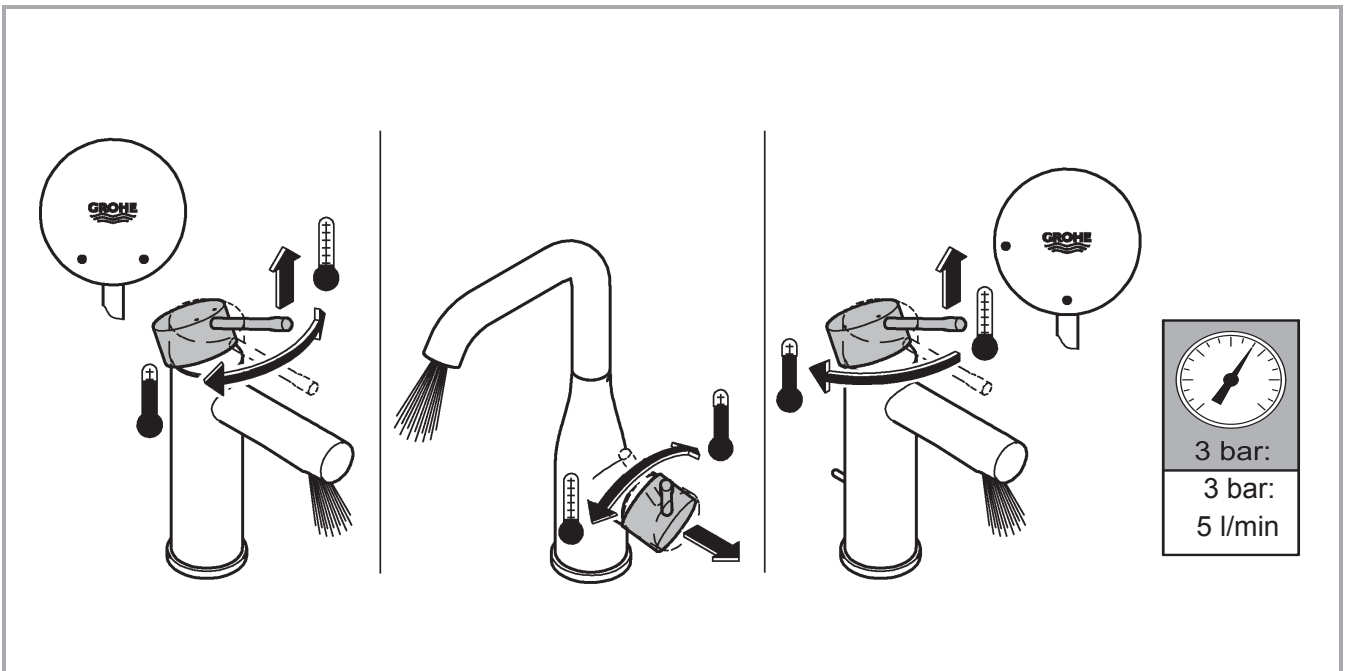

1

2

3

	07 052	180mm
	*07 341	350mm

*19 017	13mm

A series of 20 horizontal black lines spanning the width of the page, serving as a writing area.

Pure Freude an Wasser

GROHE
WAVES