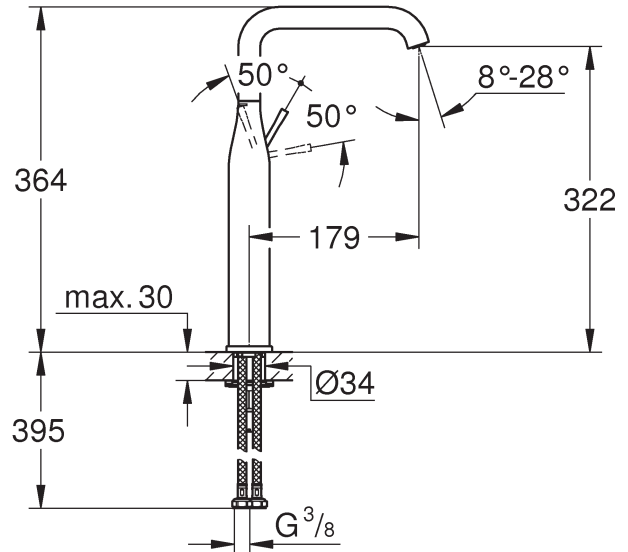

23 463

23 480

23 462

32 901

32 935

32 934

23 798

		32 901	
	150°		90°
	0°		0°
	360°		360°

1

2

3

	07 052	180mm
	*07 341	350mm

*19 017	13mm

A series of 20 horizontal black lines spanning the width of the page, serving as a writing area.

Pure Freude an Wasser

GROHE
WAVES