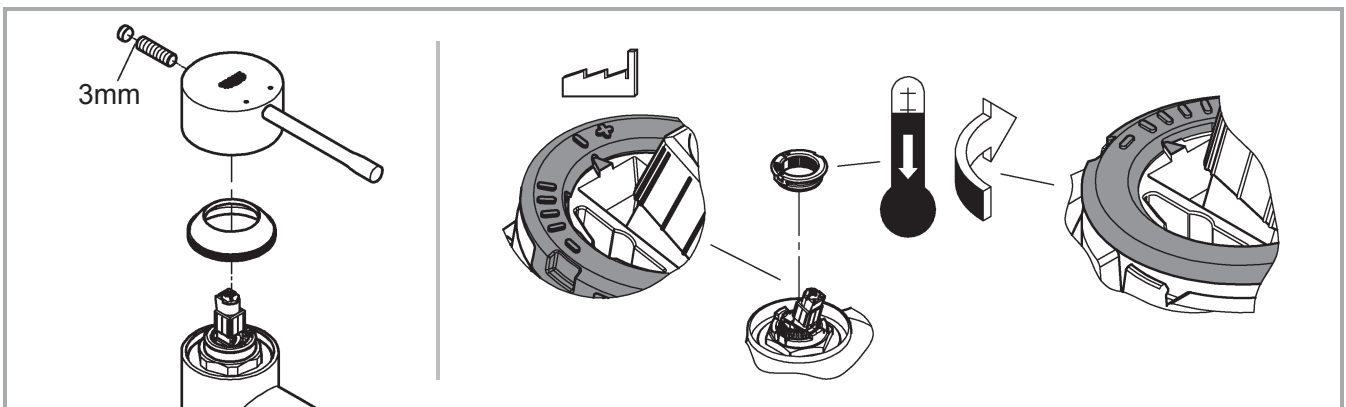

		32 901	
	150°		90°
	0°		0°
	360°		360°

1

2

3

	07 052	180mm
	*07 341	350mm

*19 017	13mm

A series of 20 horizontal lines spanning the width of the page, providing a template for handwriting practice.

Pure Freude an Wasser