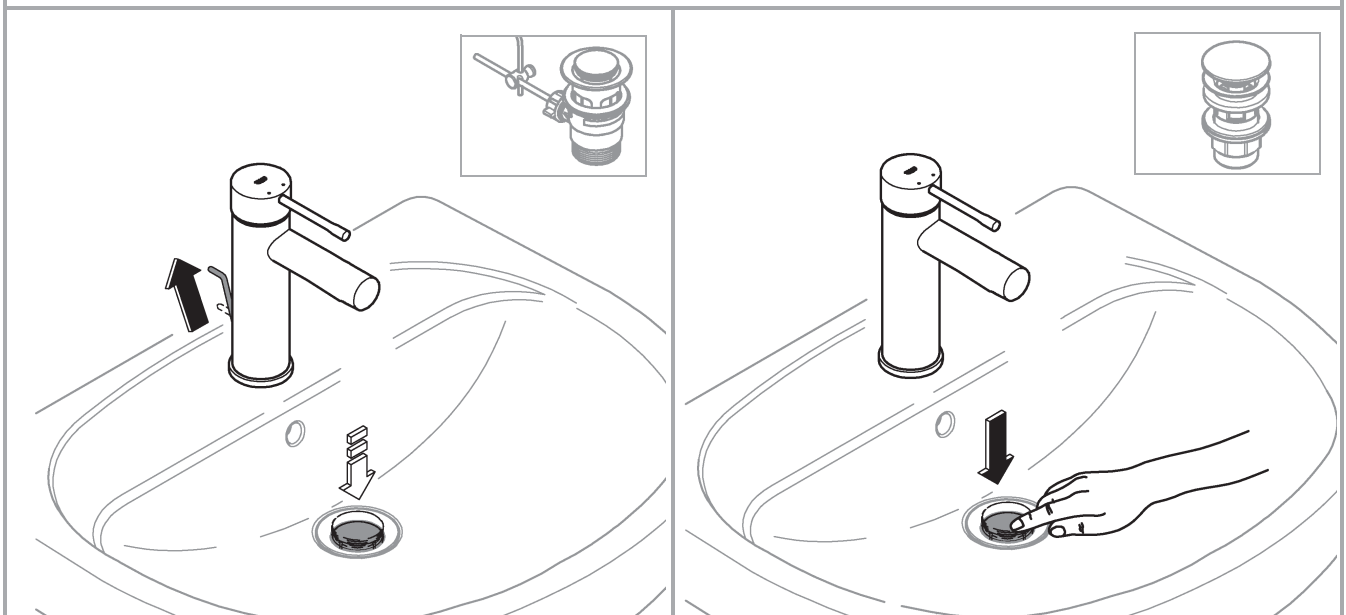

		32 901	
	150°		90°
	0°		0°
	360°		360°

1

2

3

	07 052	180mm
	*07 341	350mm

*19 017	13mm

A series of 20 horizontal lines spanning the width of the page, providing a template for handwriting practice.

Pure Freude an Wasser