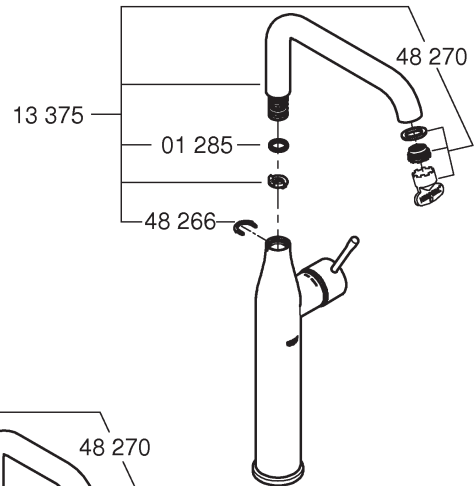

		32 901	
	150°		90°
	0°		0°
	360°		360°

1

2

3

	07 052	180mm
	*07 341	350mm

*19 017	13mm

A series of 20 horizontal lines spanning the width of the page, providing a template for handwriting practice.

Pure Freude an Wasser