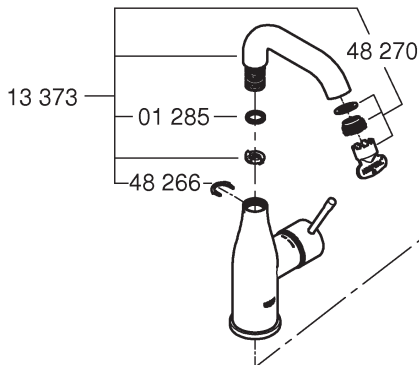

1

2

3

	07 052	180mm
	*07 341	350mm

*19 017	13mm

A series of 20 horizontal black lines spanning the width of the page, serving as a writing area.

Pure Freude an Wasser

GROHE
WAVES