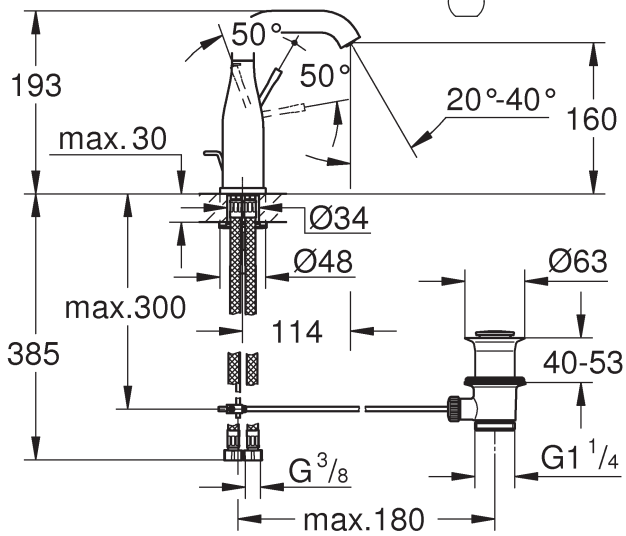

23 463

23 480

23 462

32 901

32 935

32 934

23 798

		32 901	
	150°		90°
	0°		0°
	360°		360°

1

2

3

	07 052	180mm
	*07 341	350mm

*19 017	13mm

A series of 20 horizontal black lines spanning the width of the page, serving as a writing area.

Pure Freude an Wasser

GROHE
WAVES