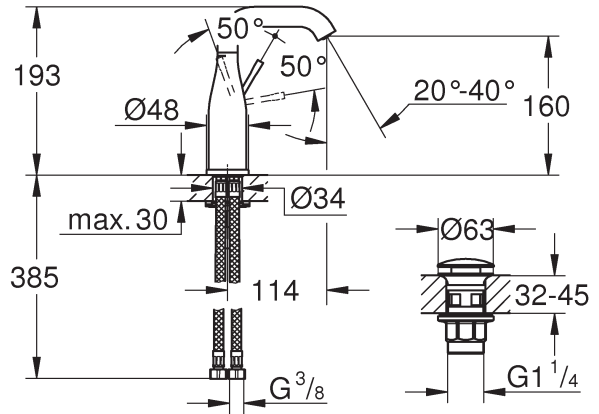

23 463

23 480

23 462

32 901

32 935

32 934

23 798

		32 901	
	150°		90°
	0°		0°
	360°		360°

1

2

3

	07 052	180mm
	*07 341	350mm

*19 017	13mm

A series of 20 horizontal black lines spanning the width of the page, serving as a writing area.

Pure Freude an Wasser

GROHE
WAVES