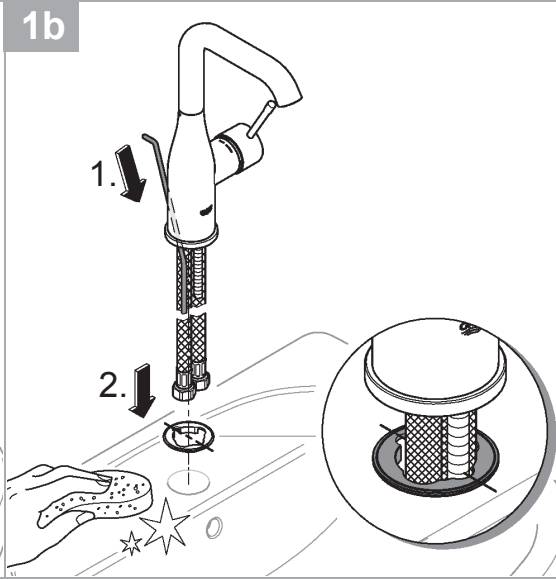

		32 901	
	150°		90°
	0°		0°
	360°		360°

1

2

3

	07 052	180mm
	*07 341	350mm

*19 017	13mm

A series of 20 horizontal lines spanning the width of the page, providing a template for handwriting practice.

Pure Freude an Wasser