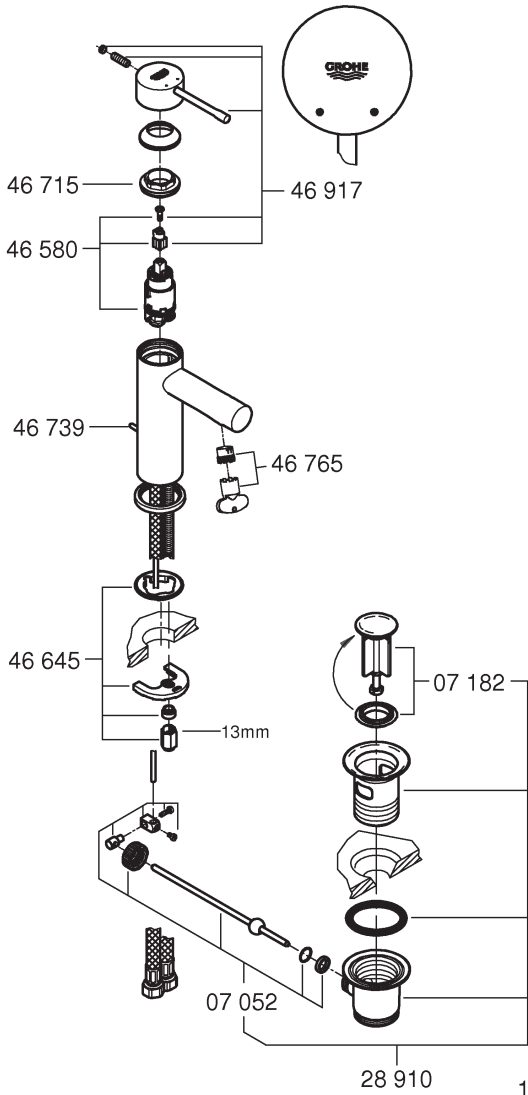

		32 901	
	150°		90°
	0°		0°
	360°		360°

1

2

3

	07 052	180mm
	*07 341	350mm

*19 017	13mm

A series of 20 horizontal lines spanning the width of the page, providing a template for handwriting practice.

Pure Freude an Wasser