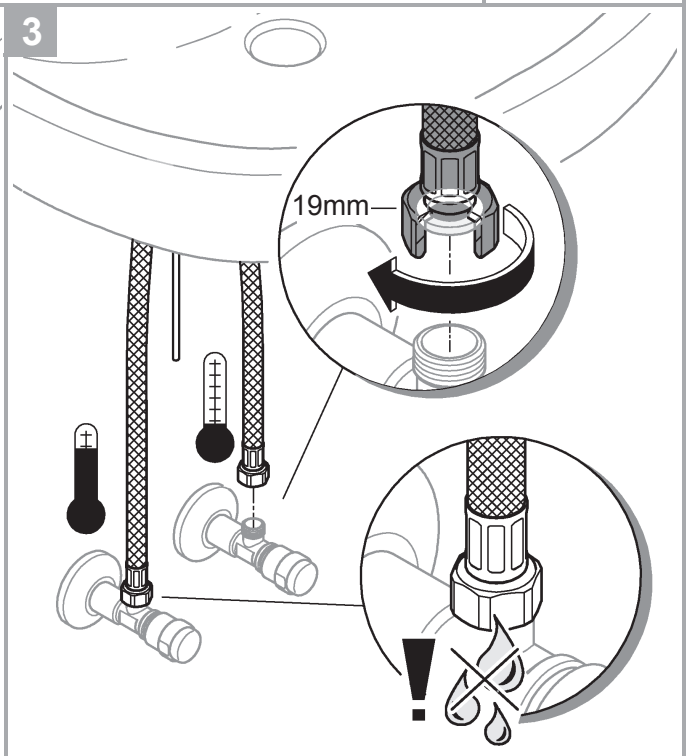

		32 901	
	150°		90°
	0°		0°
	360°		360°

1

2

3

	07 052	180mm
	*07 341	350mm

*19 017	13mm

A series of 20 horizontal lines spanning the width of the page, providing a template for handwriting practice.

Pure Freude an Wasser