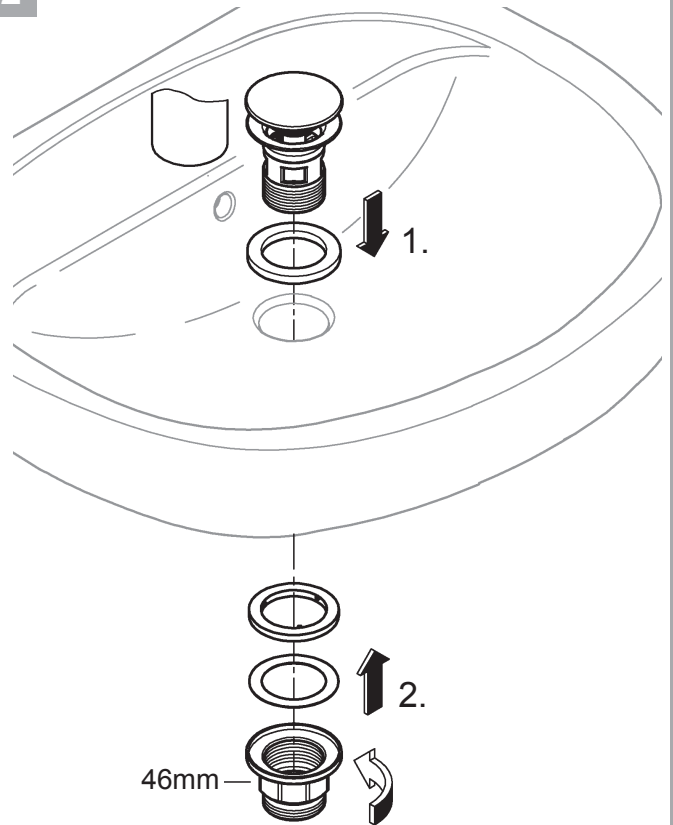

23 463

23 480

23 462

32 901

32 935

32 934

23 798

		32 901	
	150°		90°
	0°		0°
	360°		360°

1

2

3

	07 052	180mm
	*07 341	350mm

*19 017	13mm

A series of 20 horizontal black lines spanning the width of the page, serving as a writing area.

Pure Freude an Wasser

GROHE
WAVES