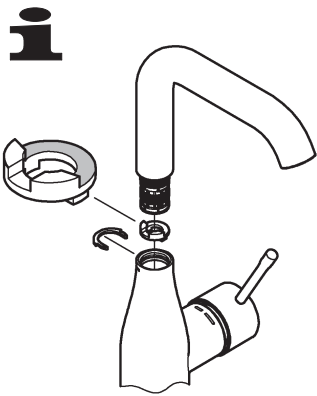

		32 901	
	150°		90°
	0°		0°
	360°		360°

1

2

3

	07 052	180mm
	*07 341	350mm

*19 017	13mm

A series of 20 horizontal lines spanning the width of the page, providing a template for handwriting practice.

Pure Freude an Wasser