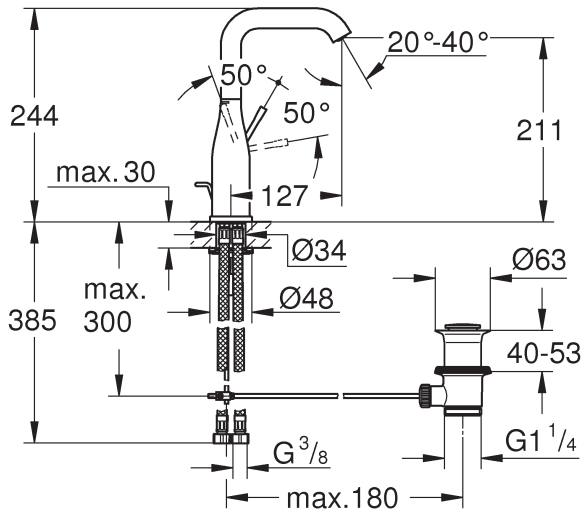

13mm
*19 017

34 294

32 899

23 379

32 898

23 541

23 799

32 628

23 463

23 480

23 462

32 901

32 935

32 934

23 798

		32 901	
	150°		90°
	0°		0°
	360°		360°

1

2

3

	07 052	180mm
	*07 341	350mm

*19 017	13mm

A series of 20 horizontal black lines spanning the width of the page, serving as a writing area.

Pure Freude an Wasser

GROHE
WAVES