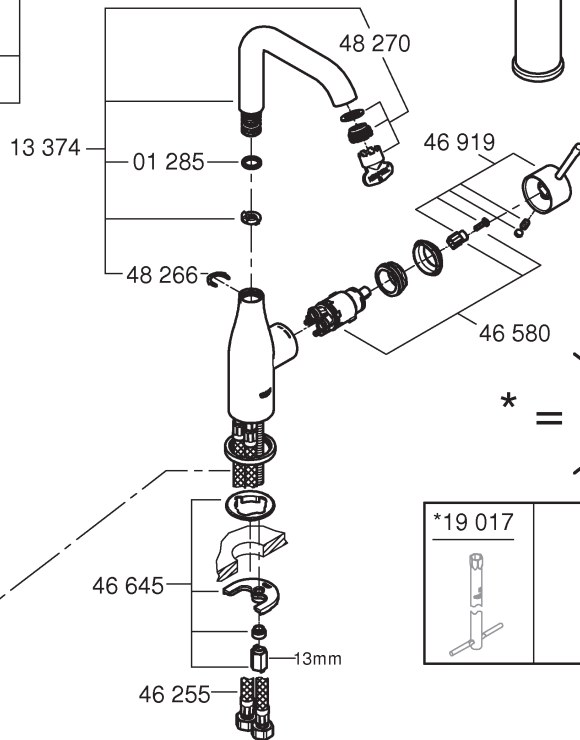

		32 901	
	150°		90°
	0°		0°
	360°		360°

1

2

3

	07 052	180mm
	*07 341	350mm

*19 017	13mm

A series of 20 horizontal lines spanning the width of the page, providing a template for handwriting practice.

Pure Freude an Wasser