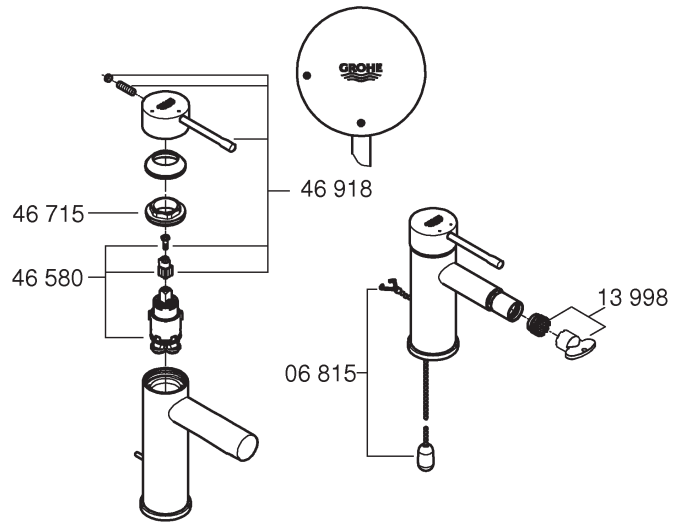

1

2

3

	07 052	180mm
	*07 341	350mm

*19 017	13mm

A series of 20 horizontal black lines spanning the width of the page, serving as a writing area.

Pure Freude an Wasser

GROHE
WAVES