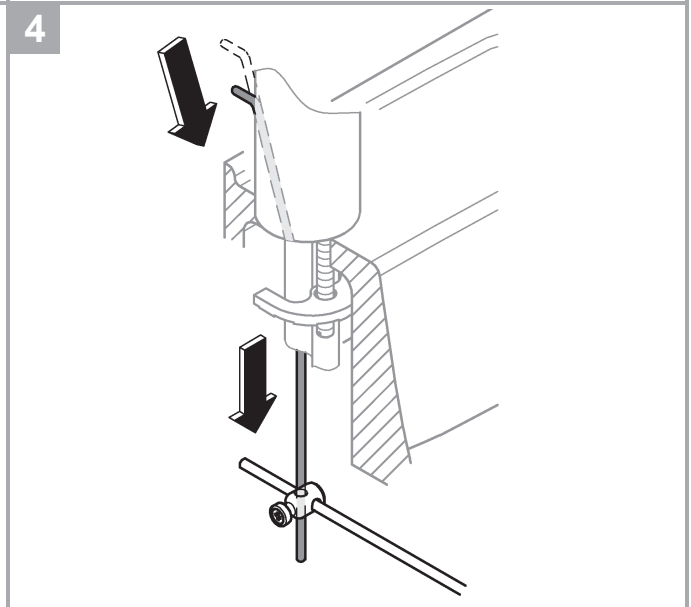

		32 901	
	150°		90°
	0°		0°
	360°		360°

1

2

3

	07 052	180mm
	*07 341	350mm

*19 017	13mm

A series of 20 horizontal lines spanning the width of the page, providing a template for handwriting practice.

Pure Freude an Wasser