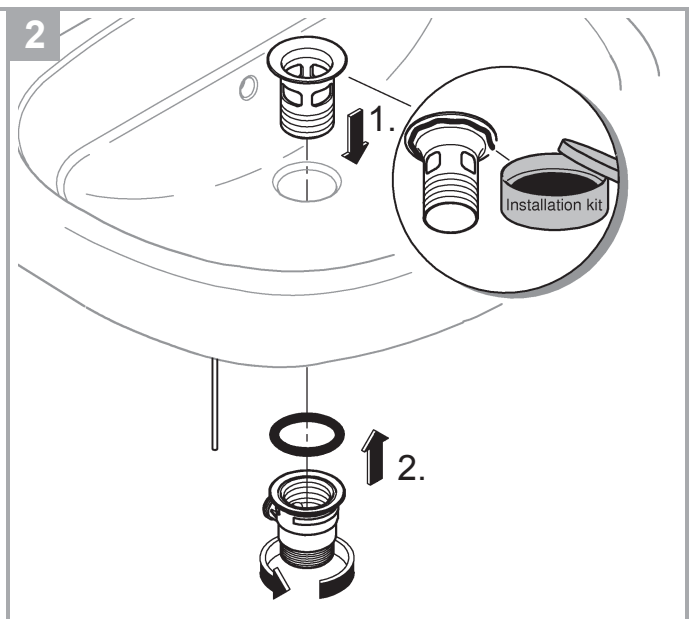

		32 901	
	150°		90°
	0°		0°
	360°		360°

1

2

3

	07 052	180mm
	*07 341	350mm

*19 017	13mm

A series of 20 horizontal lines spanning the width of the page, providing a template for handwriting practice.

Pure Freude an Wasser