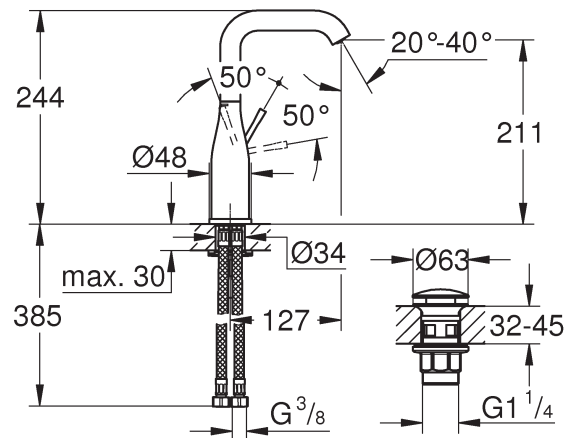

34 294

32 899

23 379

32 898

23 541

23 799

32 628