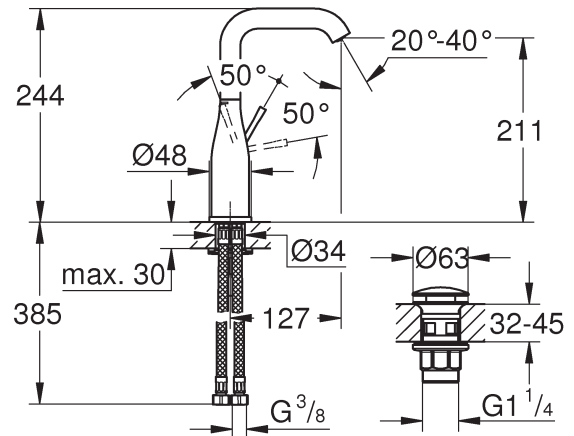

34 294

32 899

23 379

32 898

23 541

23 799

32 628