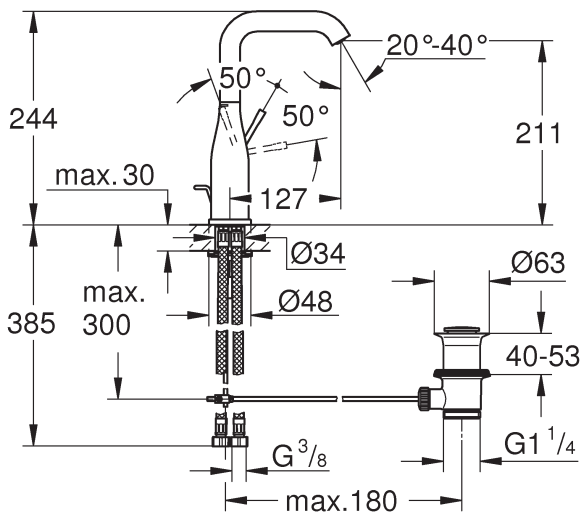

32 898

23 541