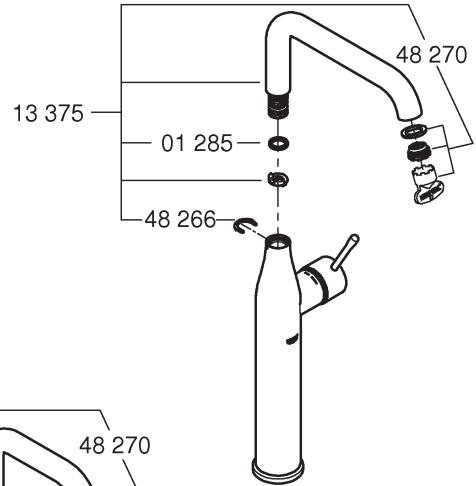

1

2

3

	07 052	180mm
	*07 341	350mm

*19 017	13mm

A series of 20 horizontal black lines spanning the width of the page, serving as a writing area.

Pure Freude an Wasser

GROHE
WAVES