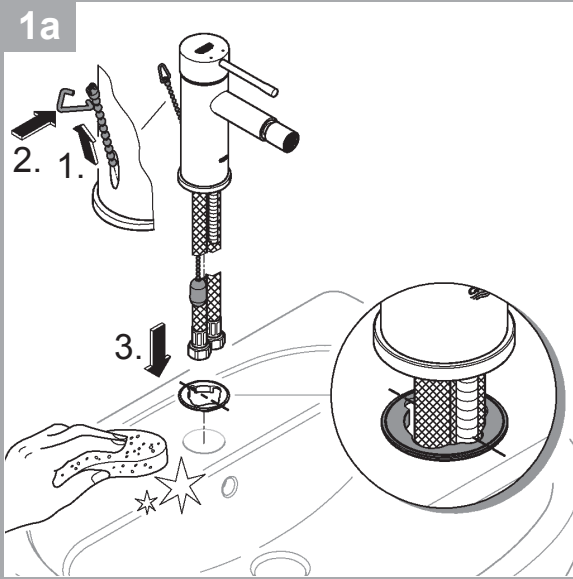

		32 901	
	150°		90°
	0°		0°
	360°		360°

1

2

3

	07 052	180mm
	*07 341	350mm

*19 017	13mm

A series of 20 horizontal lines spanning the width of the page, providing a template for handwriting practice.

Pure Freude an Wasser