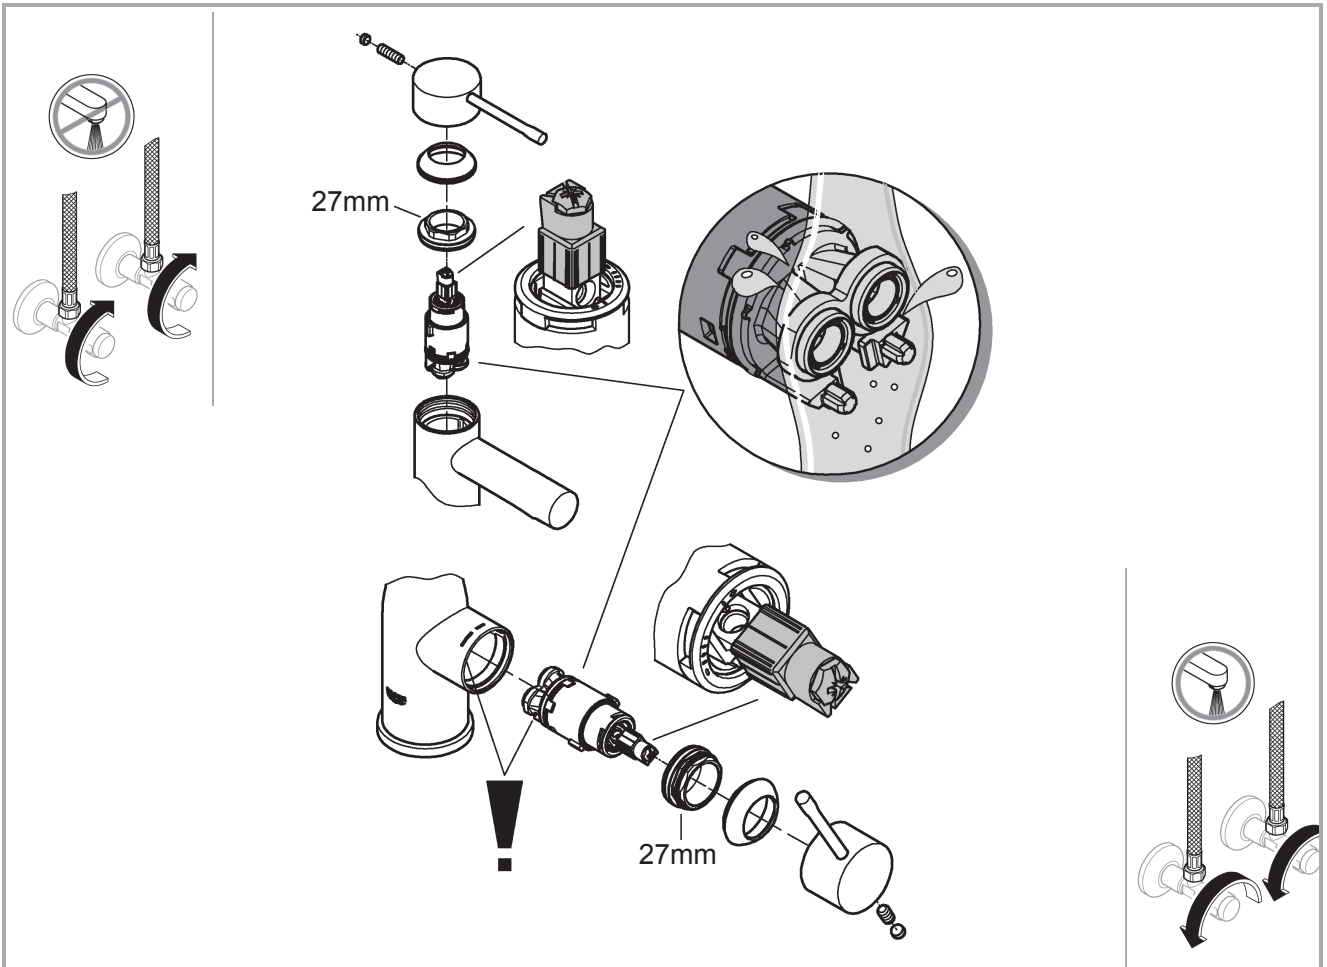

1

2

3

	07 052	180mm
	*07 341	350mm

*19 017	13mm

A series of 20 horizontal black lines spanning the width of the page, serving as a writing area.

Pure Freude an Wasser

GROHE
WAVES