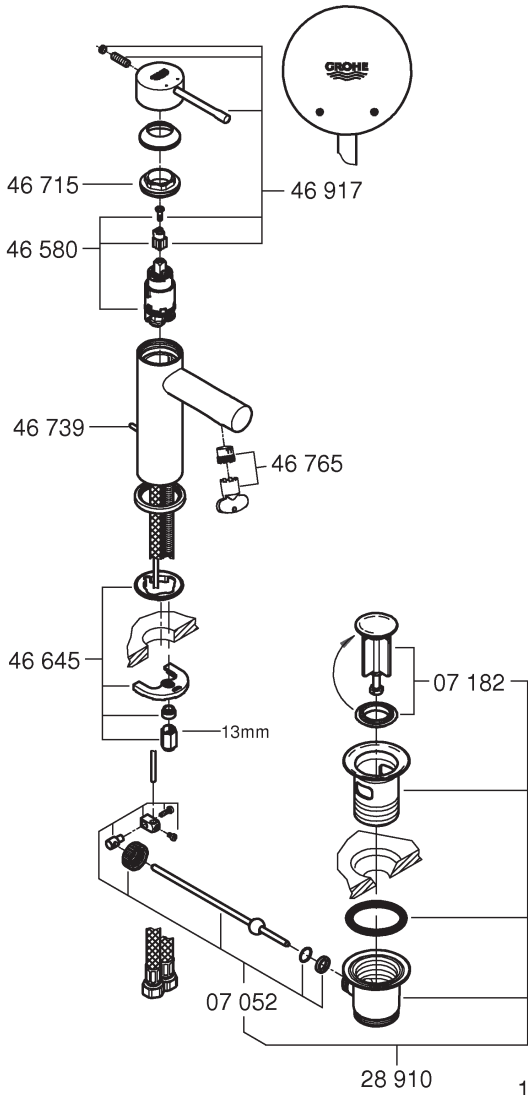

23 463

23 480

23 462

32 901

32 935

32 934

23 798

		32 901	
	150°		90°
	0°		0°
	360°		360°

1

2

3

	07 052	180mm
	*07 341	350mm

*19 017	13mm

A series of 20 horizontal black lines spanning the width of the page, serving as a writing area.

Pure Freude an Wasser

GROHE
WAVES