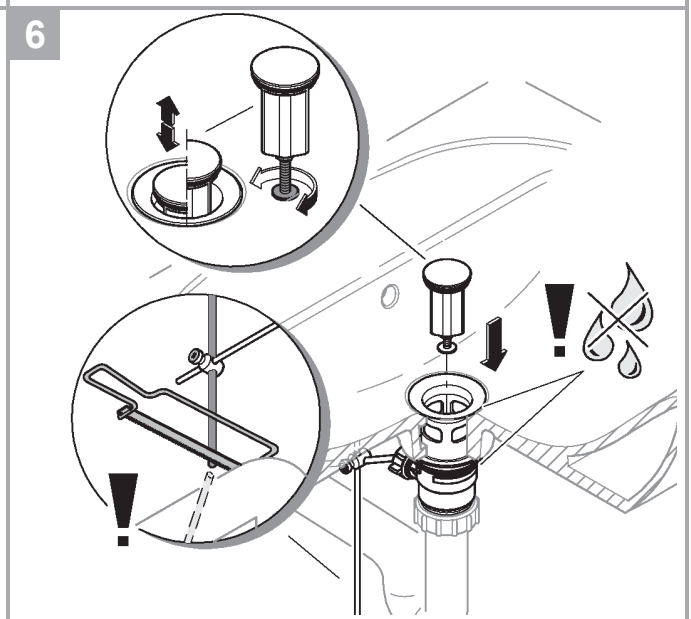

		32 901	
	150°		90°
	0°		0°
	360°		360°

1

2

3

	07 052	180mm
	*07 341	350mm

*19 017	13mm

A series of 20 horizontal lines spanning the width of the page, providing a template for handwriting practice.

Pure Freude an Wasser