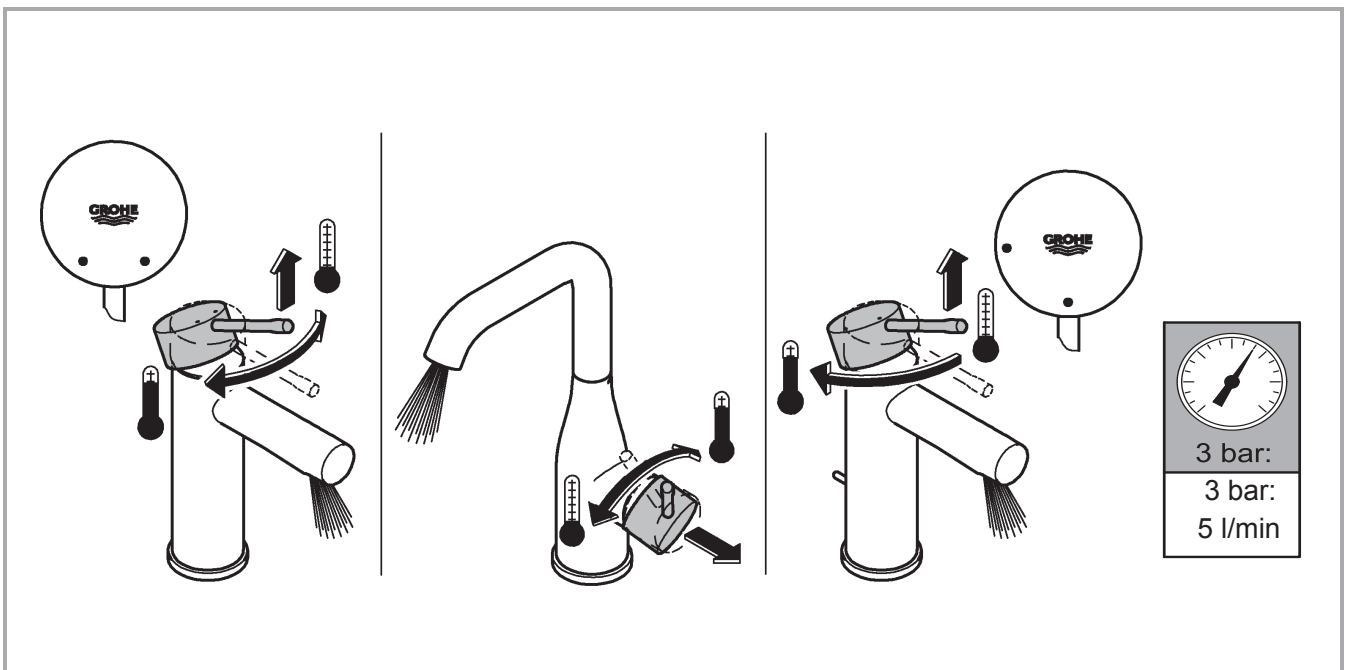

		32 901	
	150°		90°
	0°		0°
	360°		360°

1

2

3

	07 052	180mm
	*07 341	350mm

*19 017	13mm

A series of 20 horizontal lines spanning the width of the page, providing a template for handwriting practice.

Pure Freude an Wasser