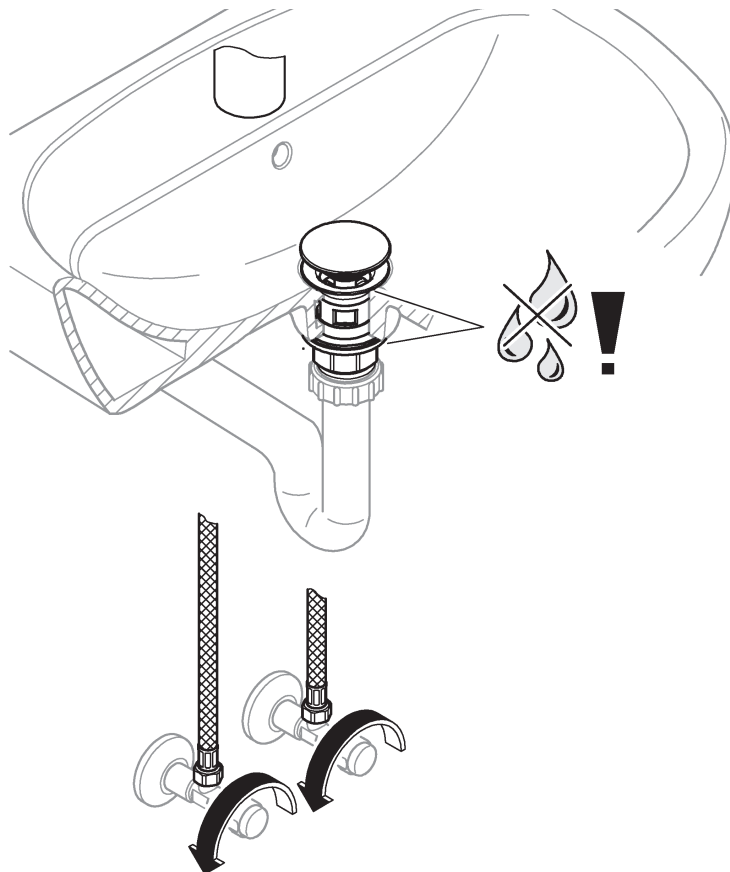

		32 901	
	150°		90°
	0°		0°
	360°		360°

1

2

3

	07 052	180mm
	*07 341	350mm

*19 017	13mm

A series of 20 horizontal lines spanning the width of the page, providing a template for handwriting practice.

Pure Freude an Wasser