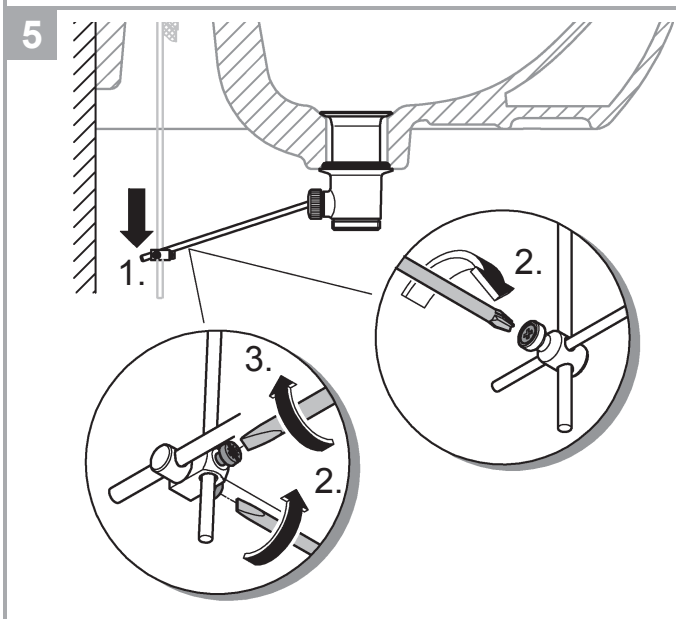

		32 901	
	150°		90°
	0°		0°
	360°		360°

1

2

3

	07 052	180mm
	*07 341	350mm

*19 017	13mm

A series of 20 horizontal lines spanning the width of the page, providing a template for handwriting practice.

Pure Freude an Wasser