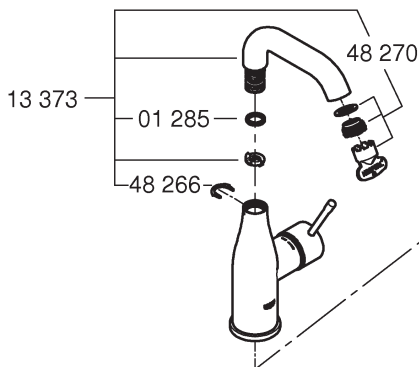

		32 901	
	150°		90°
	0°		0°
	360°		360°

1

2

3

	07 052	180mm
	*07 341	350mm

*19 017	13mm

A series of 20 horizontal lines spanning the width of the page, providing a template for handwriting practice.

Pure Freude an Wasser