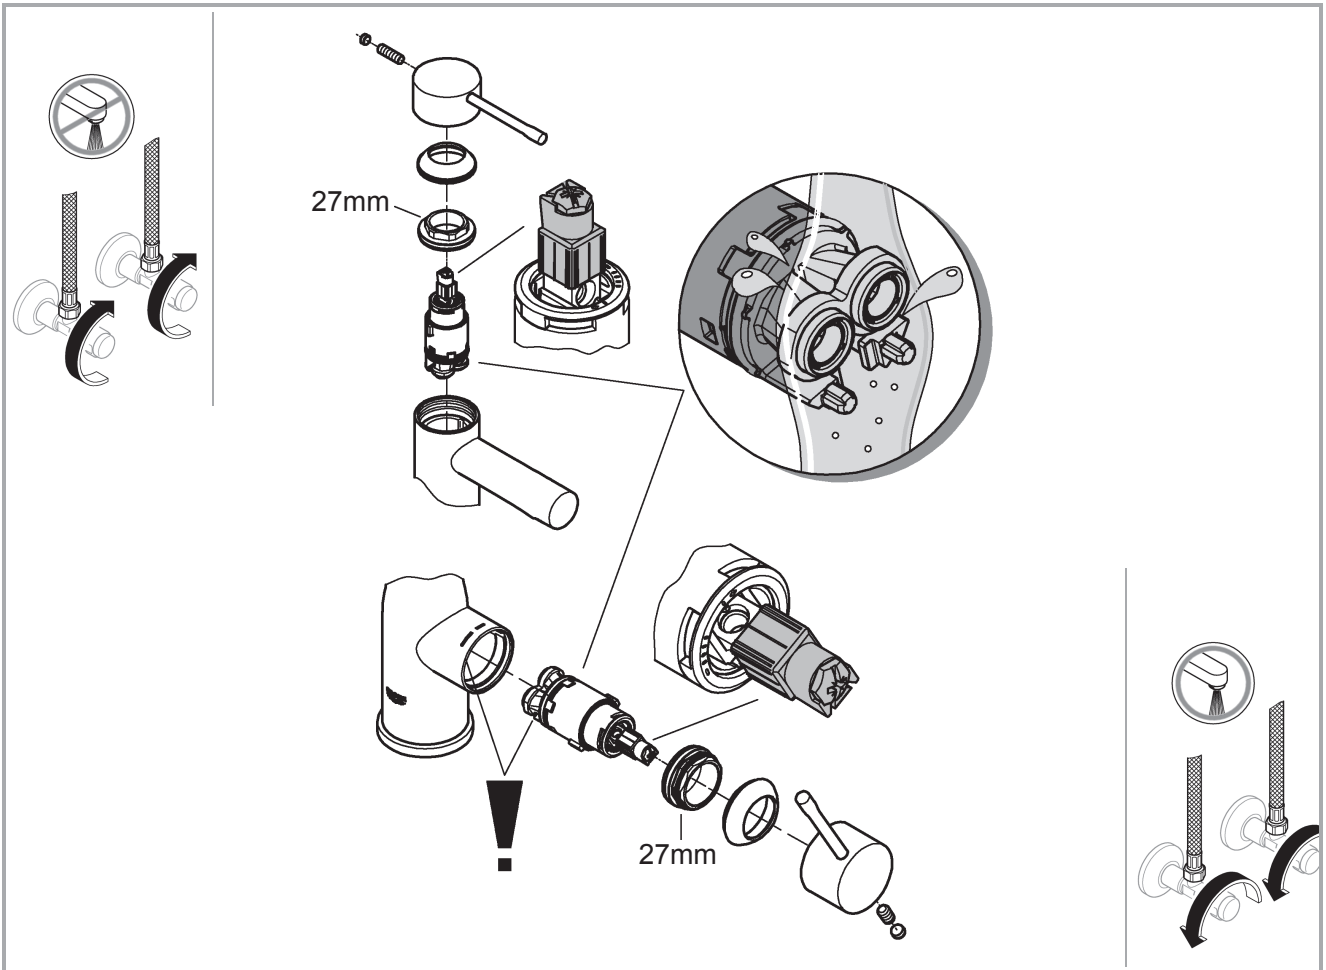

		32 901	
	150°		90°
	0°		0°
	360°		360°

1

2

3

	07 052	180mm
	*07 341	350mm

*19 017	13mm

A series of 20 horizontal lines spanning the width of the page, providing a template for handwriting practice.

Pure Freude an Wasser