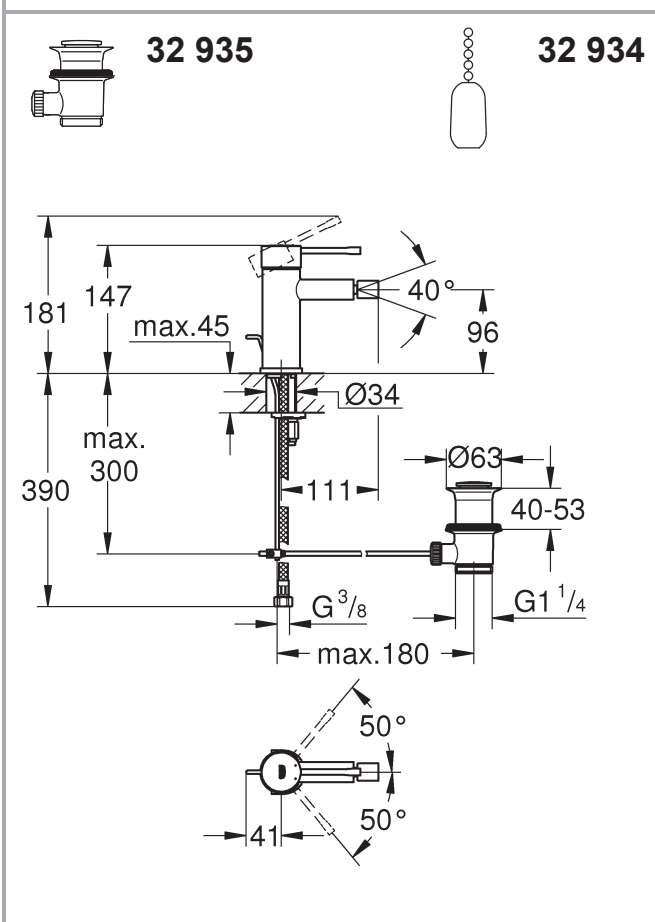

		32 901	
	150°		90°
	0°		0°
	360°		360°

1

2

3

	07 052	180mm
	*07 341	350mm

*19 017	13mm

A series of 20 horizontal lines spanning the width of the page, providing a template for handwriting practice.

Pure Freude an Wasser