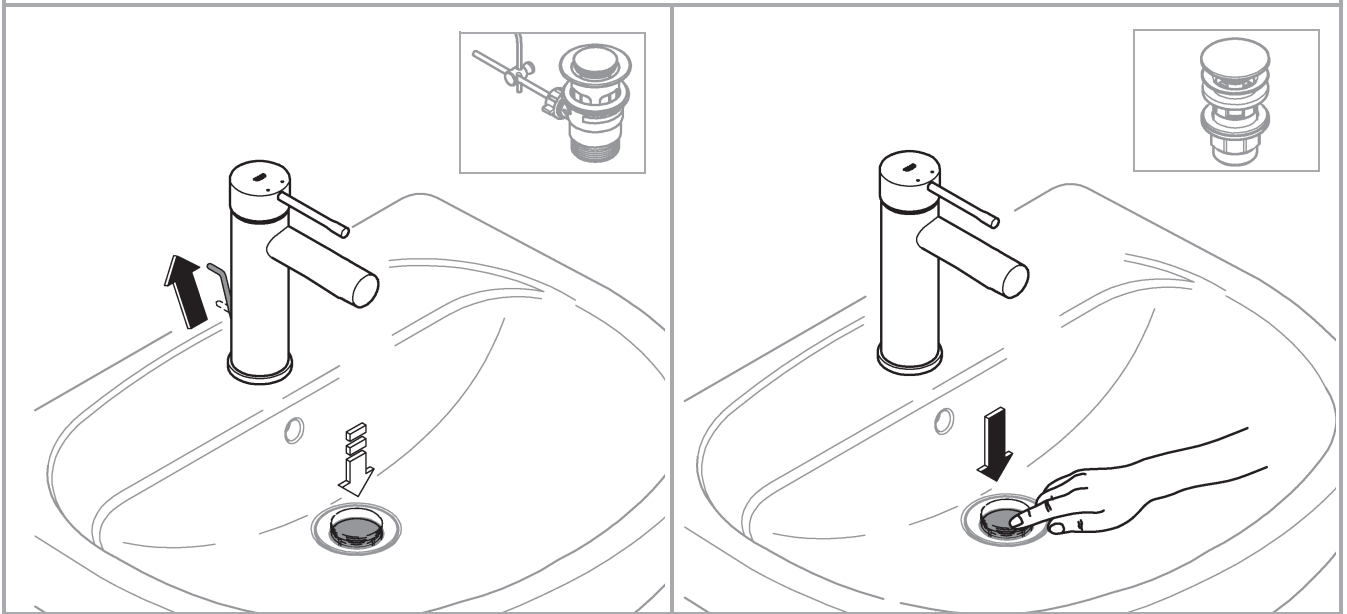

1

2

3

	07 052	180mm
	*07 341	350mm

*19 017	13mm

A series of 20 horizontal black lines spanning the width of the page, serving as a writing area.

Pure Freude an Wasser

GROHE
WAVES