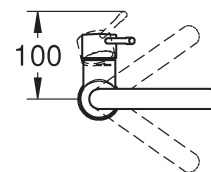

		32 901	
	150°		90°
	0°		0°
	360°		360°

1

2

3

	07 052	180mm
	*07 341	350mm

*19 017	13mm

A series of 20 horizontal lines spanning the width of the page, providing a template for handwriting practice.

Pure Freude an Wasser