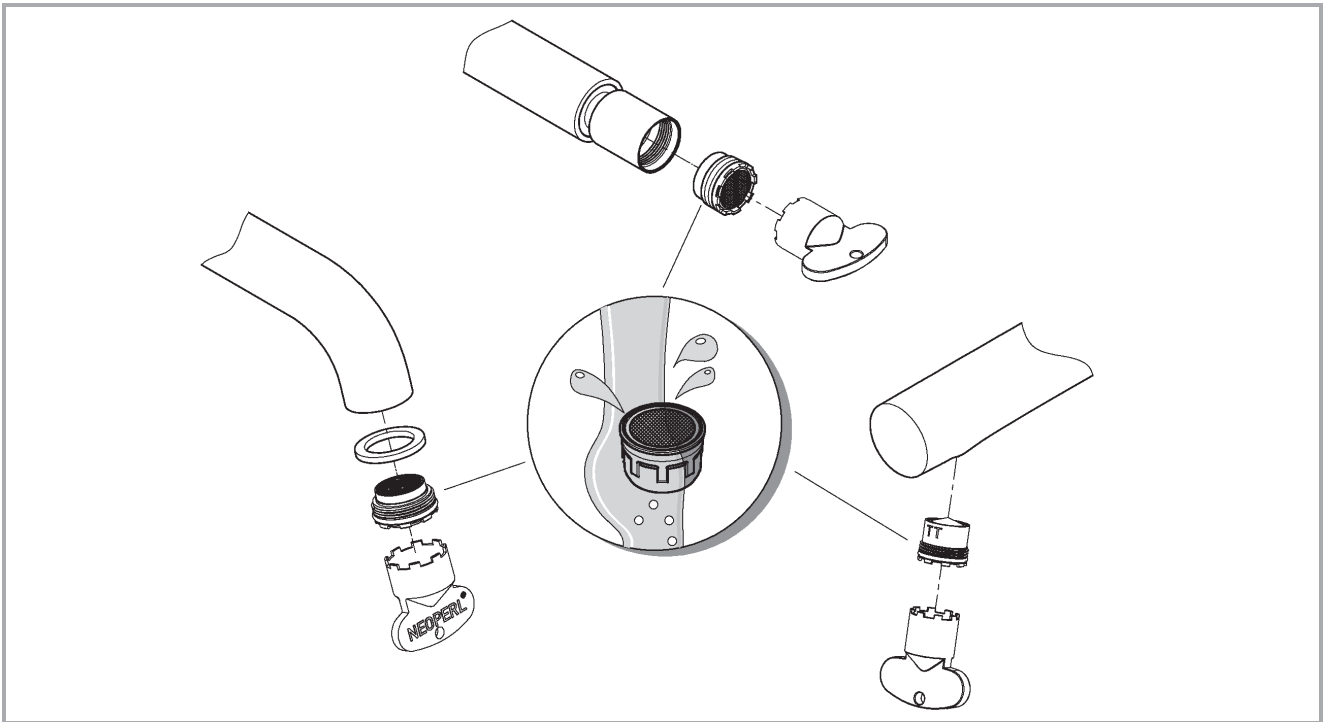

		32 901	
	150°		90°
	0°		0°
	360°		360°

1

2

3

	07 052	180mm
	*07 341	350mm

*19 017	13mm

A series of 20 horizontal lines spanning the width of the page, providing a template for handwriting practice.

Pure Freude an Wasser