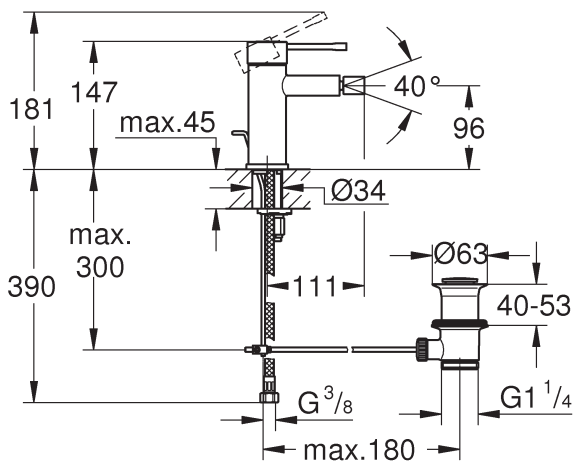

23 463

23 480

23 462

32 901

32 935

32 934

23 798

		32 901	
	150°		90°
	0°		0°
	360°		360°

1

2

3

	07 052	180mm
	*07 341	350mm

*19 017	13mm

A series of 20 horizontal black lines spanning the width of the page, serving as a writing area.

Pure Freude an Wasser

GROHE
WAVES