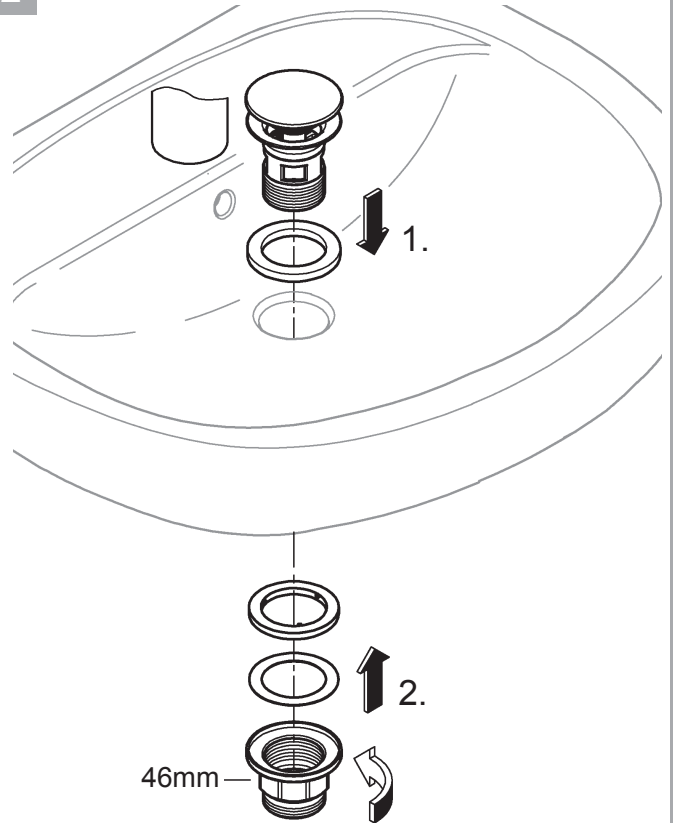

		32 901	
	150°		90°
	0°		0°
	360°		360°

1

2

3

	07 052	180mm
	*07 341	350mm

*19 017	13mm

A series of 20 horizontal lines spanning the width of the page, providing a template for handwriting practice.

Pure Freude an Wasser