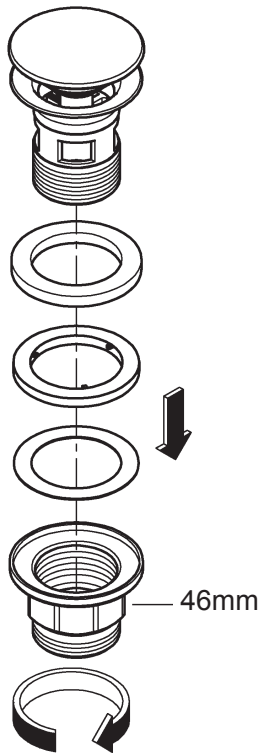

23 463

23 480

23 462

32 901

32 935

32 934

23 798

		32 901	
	150°		90°
	0°		0°
	360°		360°

1

2

3

	07 052	180mm
	*07 341	350mm

*19 017	13mm

A series of 20 horizontal black lines spanning the width of the page, serving as a writing area.

Pure Freude an Wasser

GROHE
WAVES