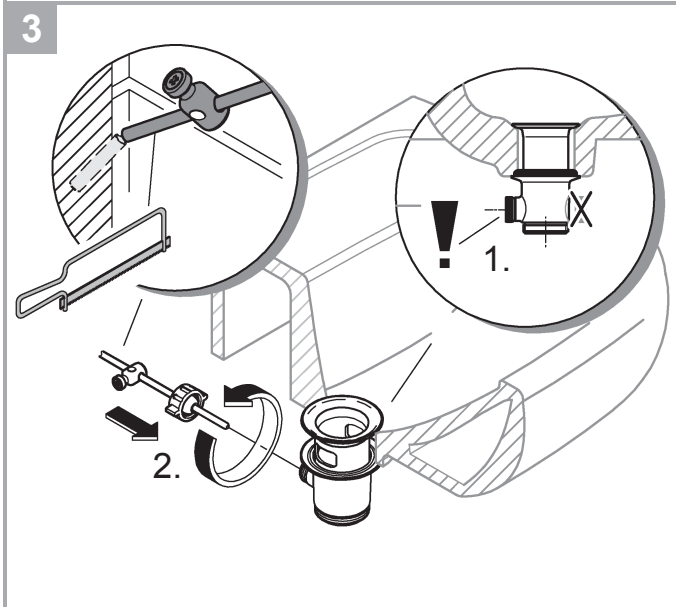

		32 901	
	150°		90°
	0°		0°
	360°		360°

1

2

3

	07 052	180mm
	*07 341	350mm

*19 017	13mm

A series of 20 horizontal lines spanning the width of the page, providing a template for handwriting practice.

Pure Freude an Wasser