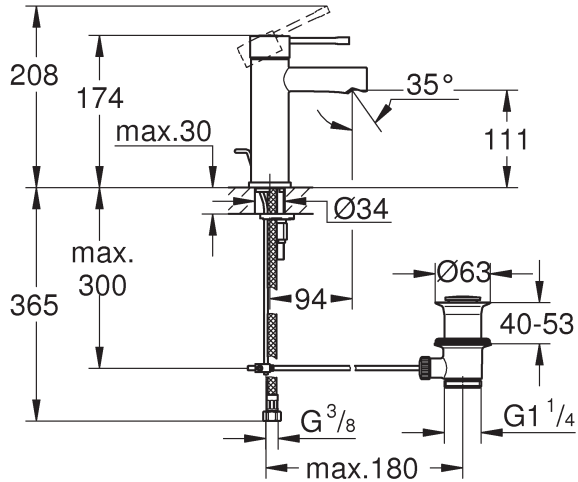

13mm
*19 017

34 294

32 899

23 379

32 898

23 541

23 799

32 628

23 463

23 480

23 462

32 901

32 935

32 934

23 798

		32 901	
	150°		90°
	0°		0°
	360°		360°

1

2

3

	07 052	180mm
	*07 341	350mm

*19 017	13mm

A series of 20 horizontal black lines spanning the width of the page, serving as a writing area.

Pure Freude an Wasser

GROHE
WAVES