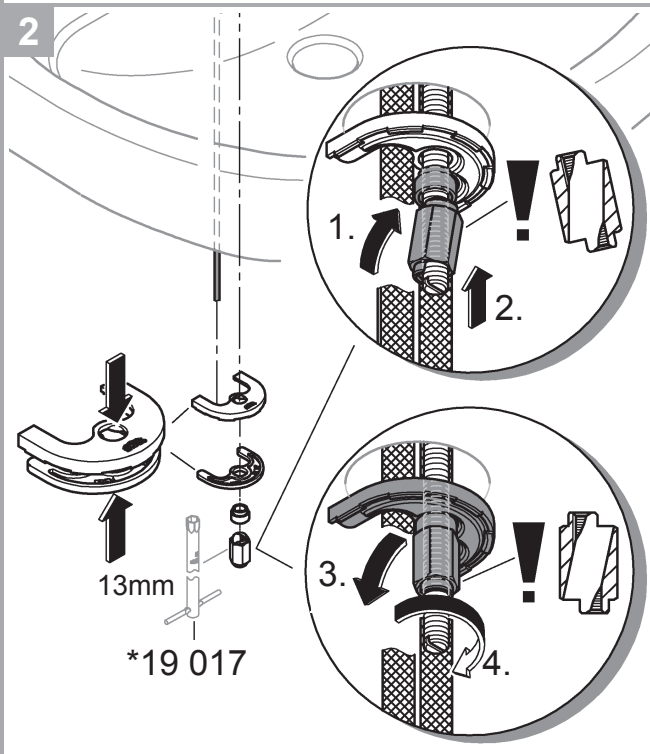

23 463

23 480

23 462

32 901

32 935

32 934

23 798

		32 901	
	150°		90°
	0°		0°
	360°		360°

1

2

3

	07 052	180mm
	*07 341	350mm

*19 017	13mm

A series of 20 horizontal black lines spanning the width of the page, serving as a writing area.

Pure Freude an Wasser

GROHE
WAVES