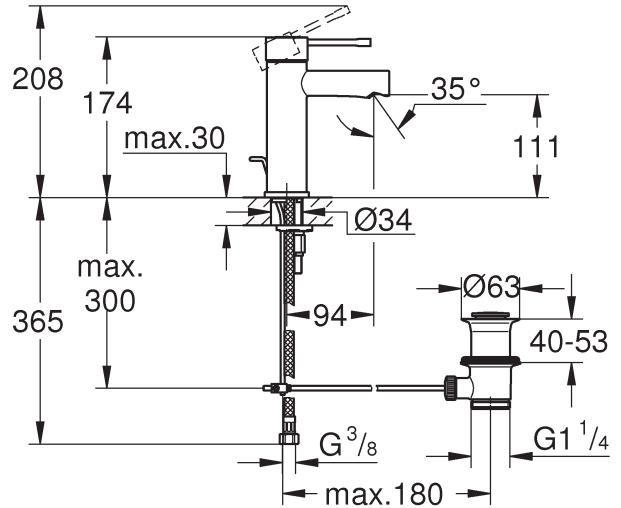

13mm
*19 017

34 294

32 899

23 379

32 898

23 541

23 799

32 628

23 463

23 480

23 462

32 901

32 935

32 934

23 798

		32 901	
	150°		90°
	0°		0°
	360°		360°

1

2

3

	07 052	180mm
	*07 341	350mm

*19 017	13mm

A series of 20 horizontal black lines spanning the width of the page, serving as a writing area.

Pure Freude an Wasser

GROHE
WAVES