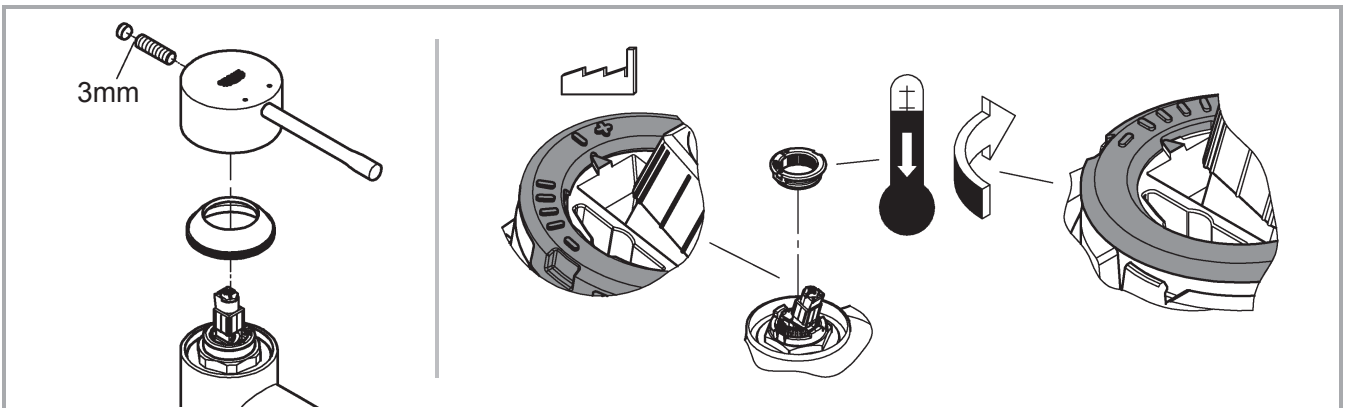

1

2

3

	07 052	180mm
	*07 341	350mm

*19 017	13mm

A series of 20 horizontal black lines spanning the width of the page, serving as a writing area.

Pure Freude an Wasser

GROHE
WAVES