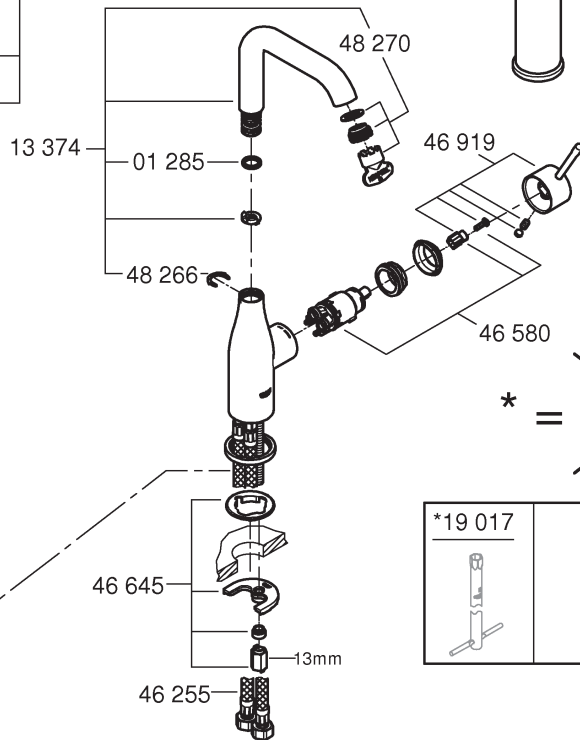

1

2

3

	07 052	180mm
	*07 341	350mm

*19 017	13mm

A series of 20 horizontal black lines spanning the width of the page, serving as a writing area.

Pure Freude an Wasser

GROHE
WAVES