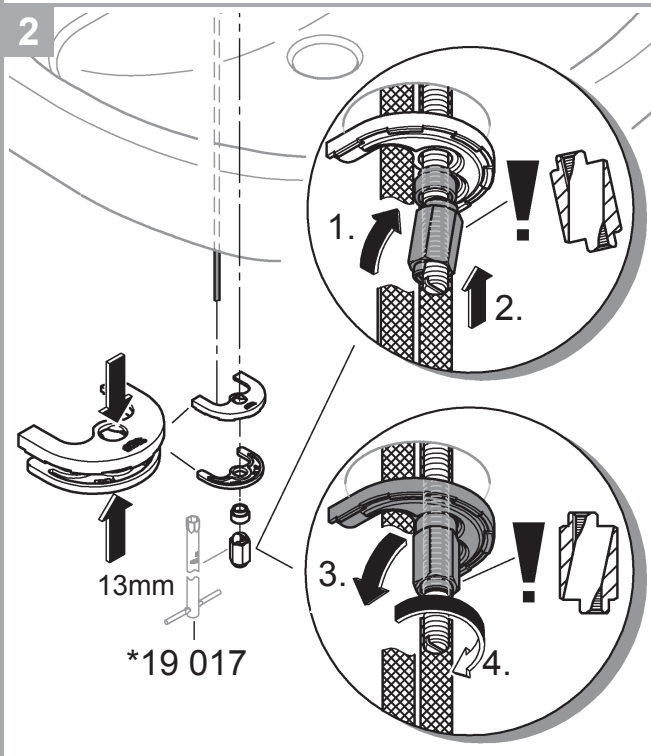

		32 901	
	150°		90°
	0°		0°
	360°		360°

1

2

3

	07 052	180mm
	*07 341	350mm

*19 017	13mm

A series of 20 horizontal lines spanning the width of the page, providing a template for handwriting practice.

Pure Freude an Wasser