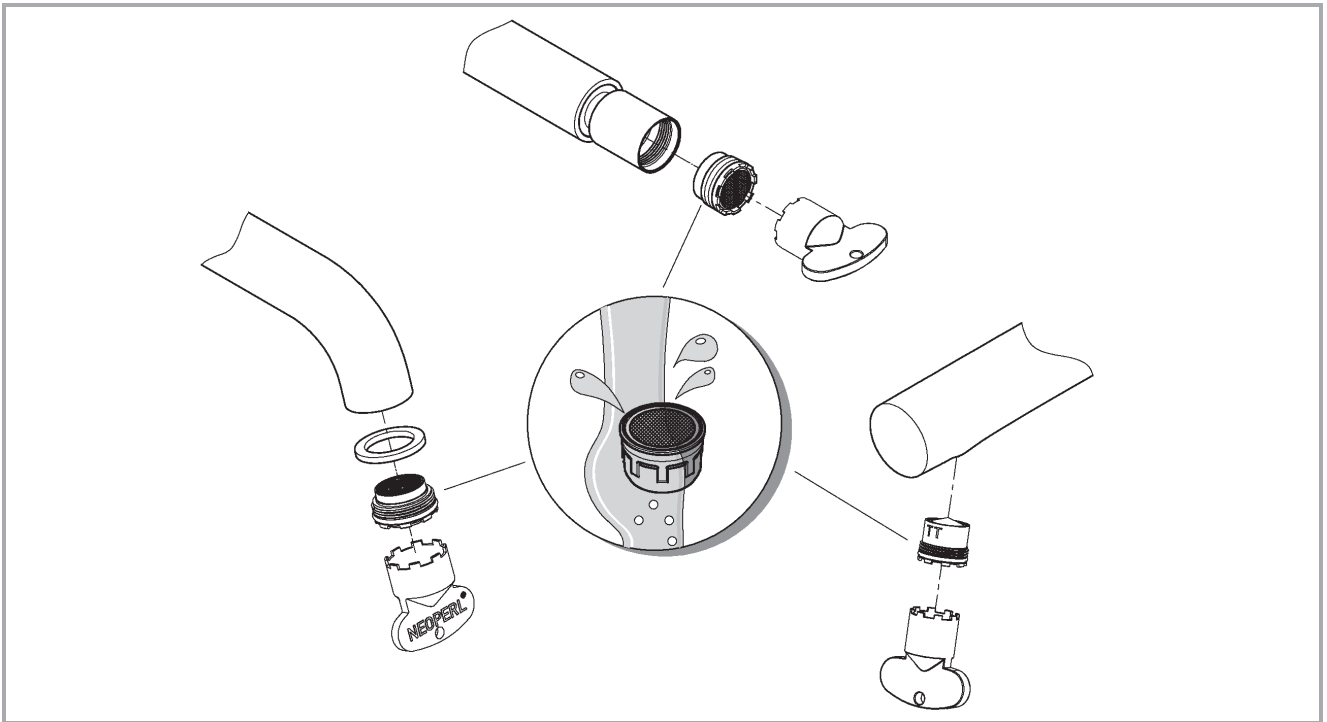

1

2

3

	07 052	180mm
	*07 341	350mm

*19 017	13mm

A series of 20 horizontal black lines spanning the width of the page, serving as a writing area.

Pure Freude an Wasser

GROHE
WAVES