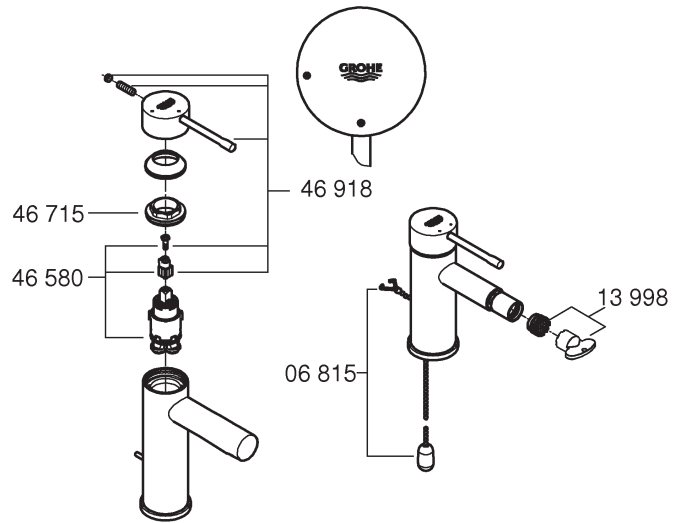

		32 901	
	150°		90°
	0°		0°
	360°		360°

1

2

3

	07 052	180mm
	*07 341	350mm

*19 017	13mm

A series of 20 horizontal lines spanning the width of the page, providing a template for handwriting practice.

Pure Freude an Wasser