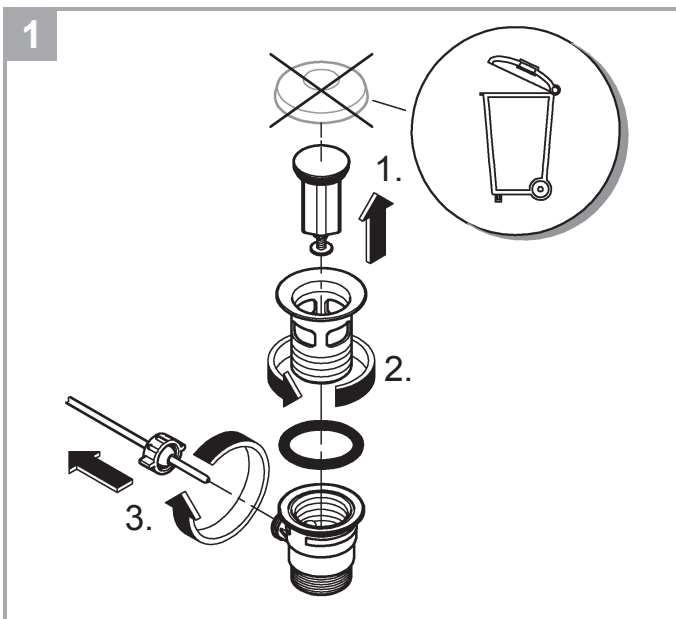

		32 901	
	150°		90°
	0°		0°
	360°		360°

1

2

3

	07 052	180mm
	*07 341	350mm

*19 017	13mm

A series of 20 horizontal lines spanning the width of the page, providing a template for handwriting practice.

Pure Freude an Wasser