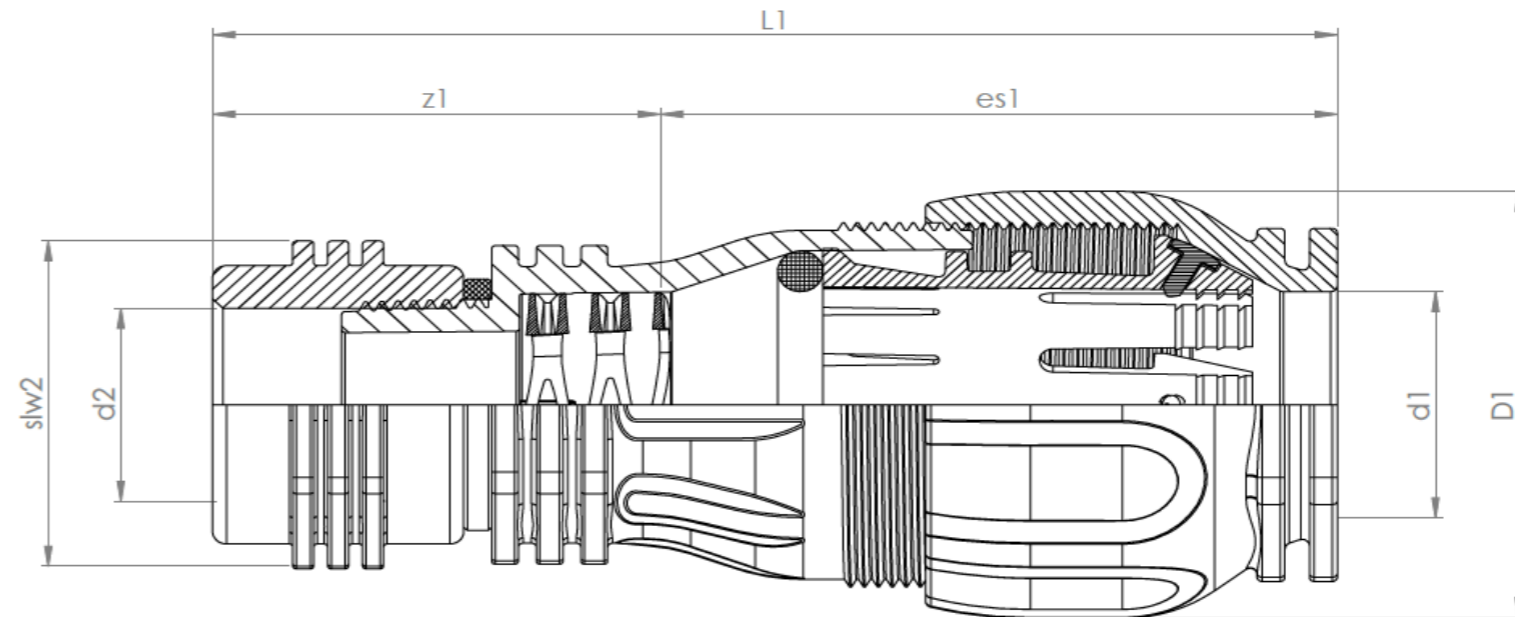

Type 114

RWG nr.	NRF	Dimension	Description	d1	D1	d2	slw2	L1	es1	z1
8220014	2564248	20-27mm x G3/4"	Flexi coupling female thread	20-27	58	3/4"	40	152	96	56
8220015	2561155	20-27mm x G1"	Flexi coupling female thread	20-27	58	1"	46	155	96	59
8220124	NA	27-35mm x G3/4"	Flexi coupling female thread	27-35	68	3/4"	40	155	95	60
8220017	2564249	27-35mm x G1"	Flexi coupling female thread	27-35	68	1"	46	161	95	66
8220128	2561156	35-50mm x G1 1/4"	Flexi coupling female thread	35-50	111	1 1/4"	55	297	207	90
8220018	2561157	35-50mm x G1 1/2"	Flexi coupling female thread	35-50	111	1 1/2"	61	297	207	90
8220019	2561158	49-63mm x G2"	Flexi coupling female thread	49-63	125	2"	72	307	213	94