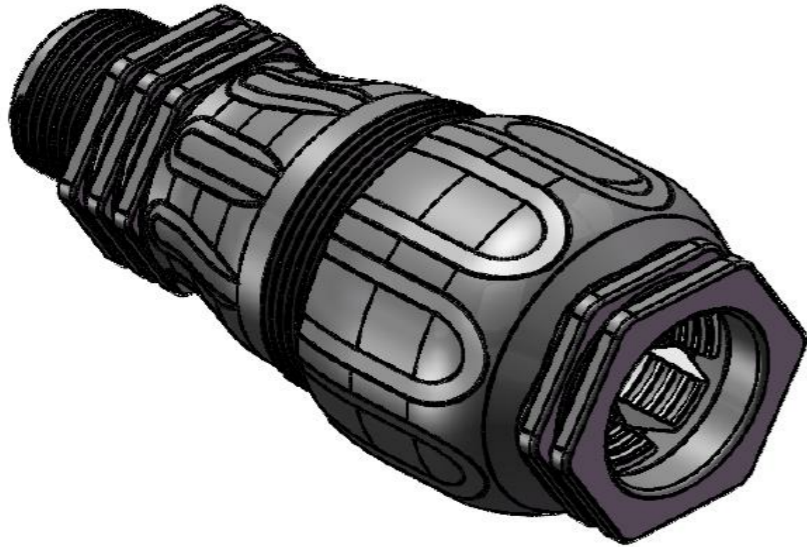

Type 113

RWG nr.	NRF	Dimension	Description	d1	D1	d2	slw2	L1	es1	z1
8220004	2561084	20-27mm x R3/4"	Flexi coupling male thread	20-27	58	3/4"	37	135	96	39
8220005	2564244	20-27mm x R1"	Flexi coupling male thread	20-27	58	1"	37	138	96	42
8222133	NA	20-27mm x 3/4" NPT	Flexi coupling male thread	20-27	58	3/4"	37	135	96	39
8222134	NA	20-27mm x 1" NPT	Flexi coupling male thread	20-27	58	1"	37	138	96	42
8220024	2564251	27-35mm x R3/4"	Flexi coupling male thread	27-35	68	3/4"	45	140	95	45
8220007	2564245	27-35mm x R1"	Flexi coupling male thread	27-35	68	1"	45	143	95	48
8220028	2561032	35-50mm x R1 1/4"	Flexi coupling male thread	35-50	111	1 1/4"	67	276	207	69
8220008	2564246	35-50mm x R1 1/2"	Flexi coupling male thread	35-50	111	1 1/2"	67	276	207	69
8220009	2564247	49-63mm x R2"	Flexi coupling male thread	49-63	125	2"	80	281	213	68