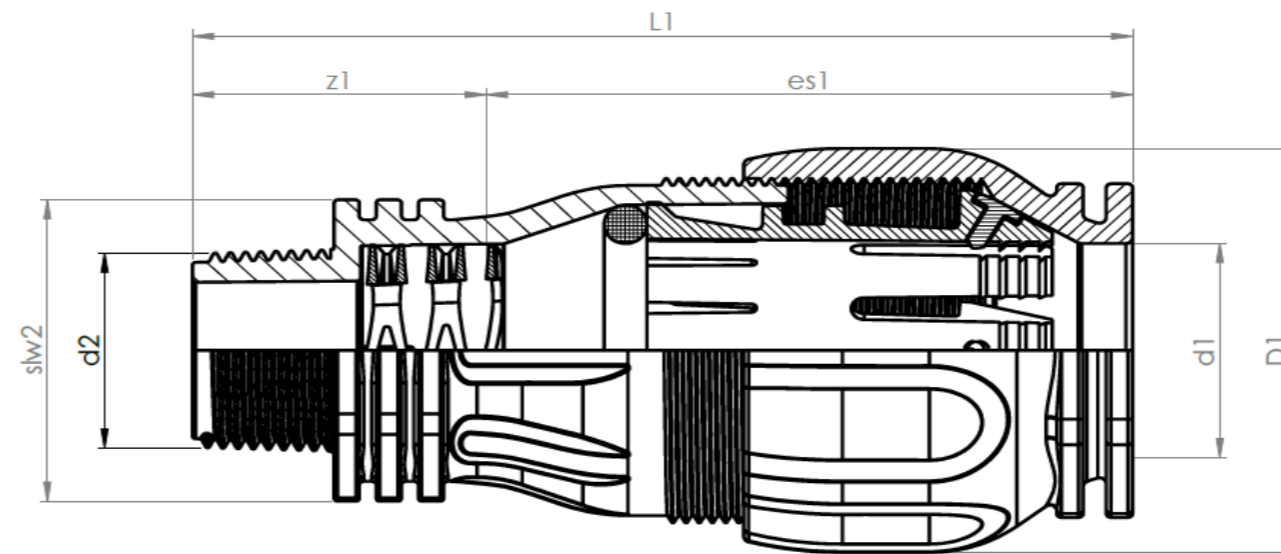

Type 113

RWG nr.	NRF	Dimension	Description	d1	D1	d2	slw2	L1	es1	z1
8220004	2561084	20-27mm x R3/4"	Flexi coupling male thread	20-27	58	3/4"	37	135	96	39
8220005	2564244	20-27mm x R1"	Flexi coupling male thread	20-27	58	1"	37	138	96	42
8222133	NA	20-27mm x 3/4" NPT	Flexi coupling male thread	20-27	58	3/4"	37	135	96	39
8222134	NA	20-27mm x 1" NPT	Flexi coupling male thread	20-27	58	1"	37	138	96	42
8220024	2564251	27-35mm x R3/4"	Flexi coupling male thread	27-35	68	3/4"	45	140	95	45
8220007	2564245	27-35mm x R1"	Flexi coupling male thread	27-35	68	1"	45	143	95	48
8220028	2561032	35-50mm x R1 1/4"	Flexi coupling male thread	35-50	111	1 1/4"	67	276	207	69
8220008	2564246	35-50mm x R1 1/2"	Flexi coupling male thread	35-50	111	1 1/2"	67	276	207	69
8220009	2564247	49-63mm x R2"	Flexi coupling male thread	49-63	125	2"	80	281	213	68