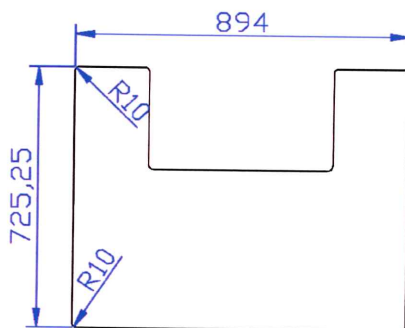

## GULVPLATE

ART.NO 50049387

HERDET KLART GLASS / GODSTYKKELSE: 6 MM  
F520 NO/SE/DK/FI

FLOOR PLATE / CLEAR GLASS / THICKNESS: 6MM  
F520 NO/SE/DK/FI

JØTUL AS  
P.O. BOX 1411  
1602 FREDRIKSTAD  
NORWAY

09.03.2016