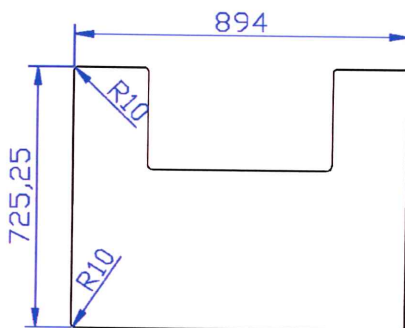

JØTUL
ACCESSORIES

GULVPLATE

ART.NO 50049387

HERDET KLART GLASS / GODSTYKKELSE: 6 MM
F520 NO/SE/DK/FI

FLOOR PLATE / CLEAR GLASS / THICKNESS: 6MM
F520 NO/SE/DK/FI

JØTUL AS
P.O. BOX 1411
1602 FREDRIKSTAD
NORWAY