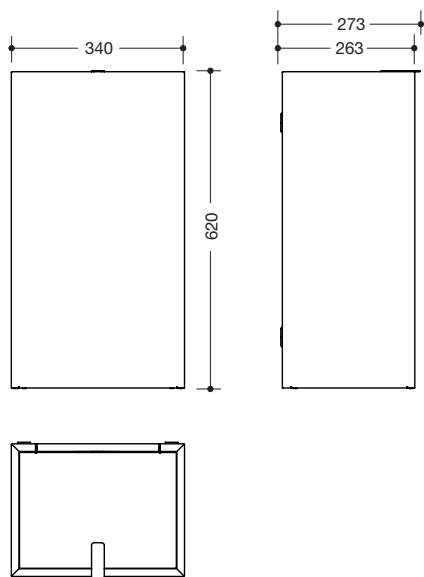

Dimensions in mm

Surfaces/Colours

The colour AY will be discontinued 31.03.2023

Alternative surface

Technical information subject to alteration, 30th March 2022

HEWI Heinrich Wilke GmbH
Postfach 1260
D-34442 Bad Arolsen

Telefon: +49 5691 82-366
Telefax: +49 5691 82-99366
international@hewi.com
www.hewi.com

HEWI (UK) Limited
Holm Oak Barn, Beluncle Halt
Stoke Road
Hoo Kent ME3 9NT

Phone +44 1634 258 200
Fax +44 1634 250 099
info@hewi.co.uk
www.hewi.com