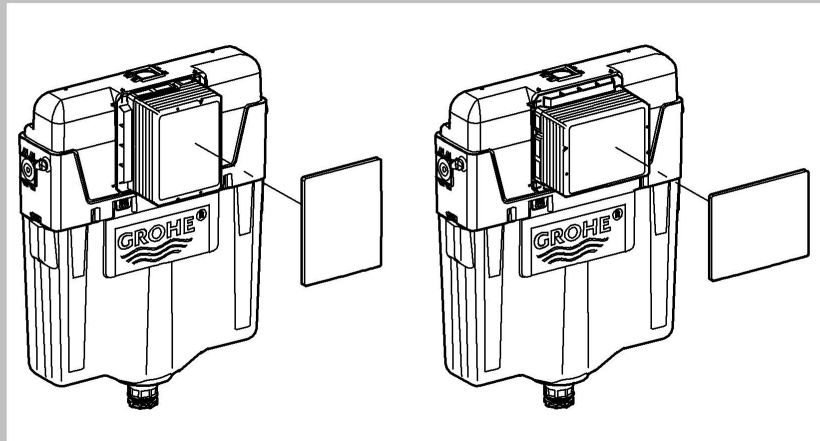

..... 6

Design & Quality Engineering GROHE Germany

99.770.031/ÄM 222128/09.11

**GROHE**  
  
 ENJOY WATER®

4a

4b

4c

5a