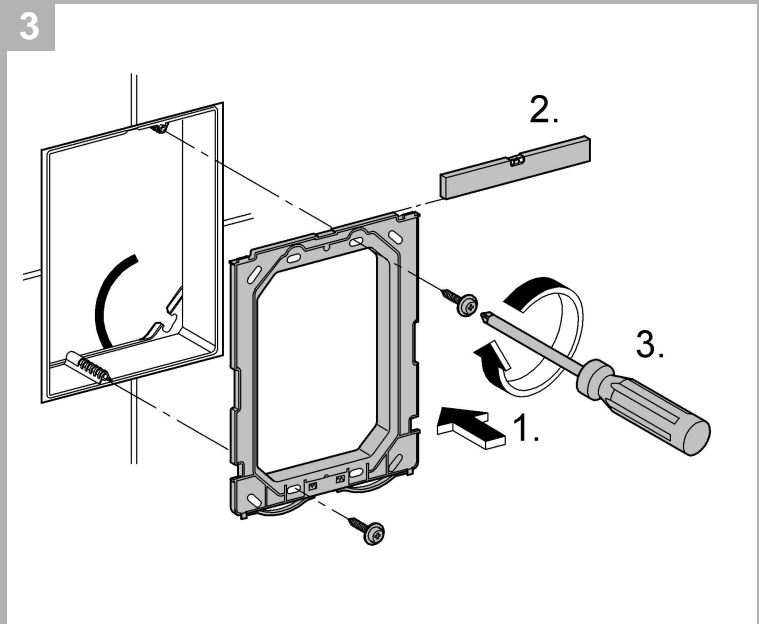

..... 6

Design & Quality Engineering GROHE Germany

99.770.031/ÄM 222128/09.11

**GROHE**  
  
 ENJOY WATER®

4a

4b

4c

5a