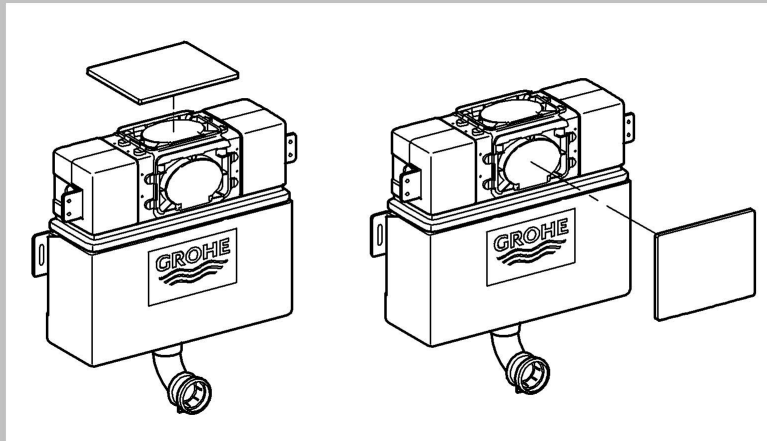

..... 6

Design & Quality Engineering GROHE Germany

99.770.031/ÄM 222128/09.11

**GROHE**  
  
 ENJOY WATER®

4a

4b

4c

5a