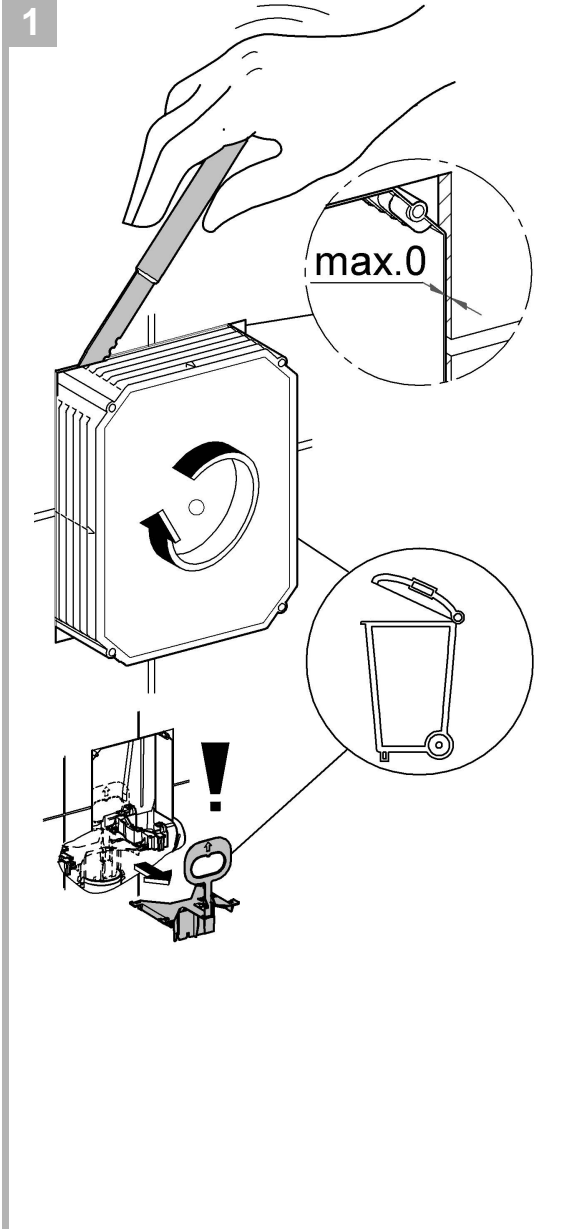

..... 6

Design & Quality Engineering GROHE Germany

99.770.031/ÄM 222128/09.11

**GROHE**  
  
 ENJOY WATER®

4a

4b

4c

5a