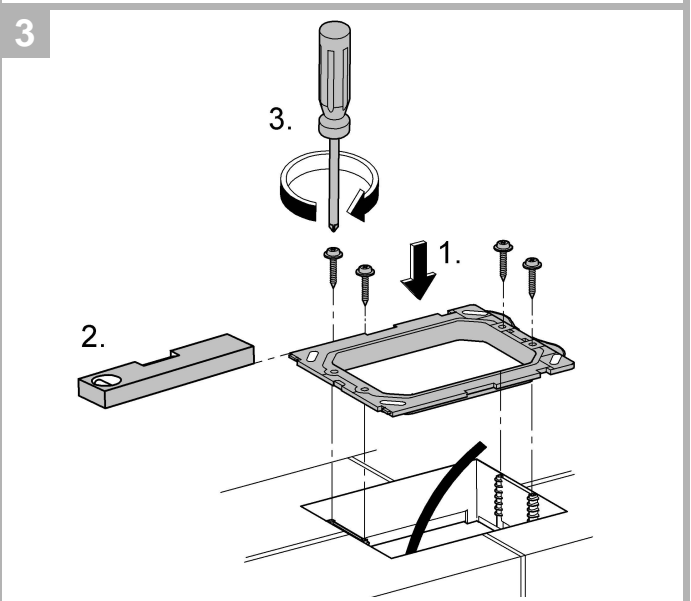

..... 6

Design & Quality Engineering GROHE Germany

99.770.031/ÄM 222128/09.11

**GROHE**  
  
 ENJOY WATER®

4a

4b

4c

5a