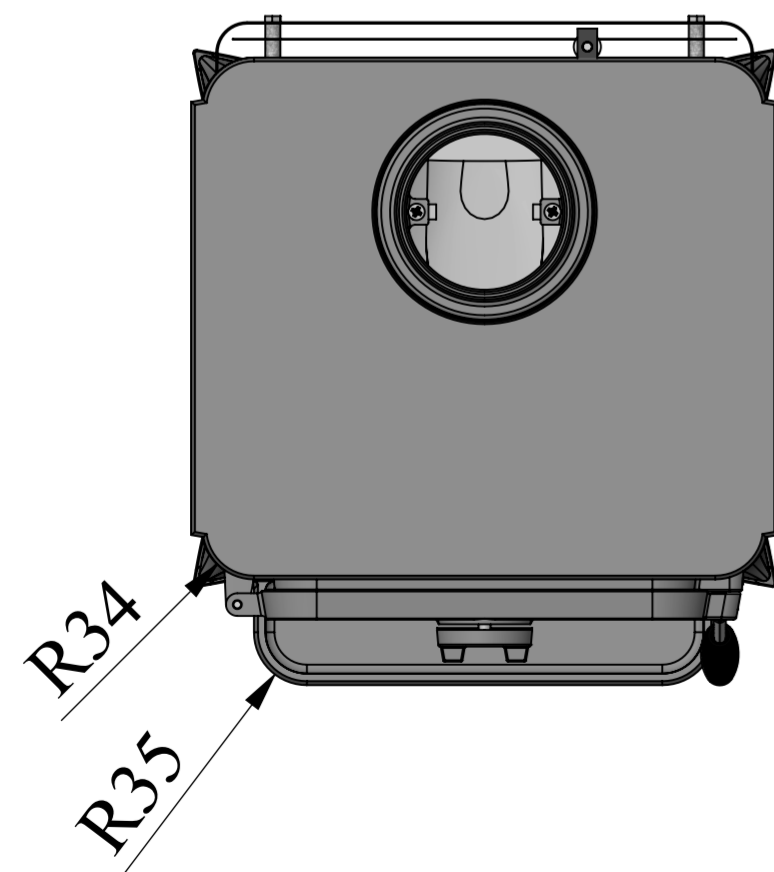

b		Tilføjet oven set fra oven.	RSV	02.09.2010
Rev.		Revisions	Sign.:	Date:
		Title:	Construction:	RSV 07.07.2009
		Maalskitse	Released:	
Material:		1412 EN	Format:	A2
Weight:		Morsø 1400	Scale:	1:5
Model no.	-		Itemno.:	
Drawingtype:			Drawing no.:	Side 1 of 2
Location of file:	C:\Working\1400 Samling\tegning\3D\ASM		1400-341 b	

This drawing is Morsø Jernstøberi A/S' property and must not be sold, lent or copied without any written authorization from the company.

b		Tilføjet oven set fra oven.	RSV	02.09.2010
Rev.		Revisions	Sign.:	Date:
		Title:	Construction:	RSV
		Maalskitse	Released:	07.07.2009
Material:		1412 EN	Format:	A2
Weight:		Morsø 1400	Scale:	1:5
Model no.	-		Itemno.:	
Drawingtype:			Drawing no.:	1400-341 b
Location of file:	C:\Working\1400 Samling\tegning\3D\ASM			Side 2 of 2