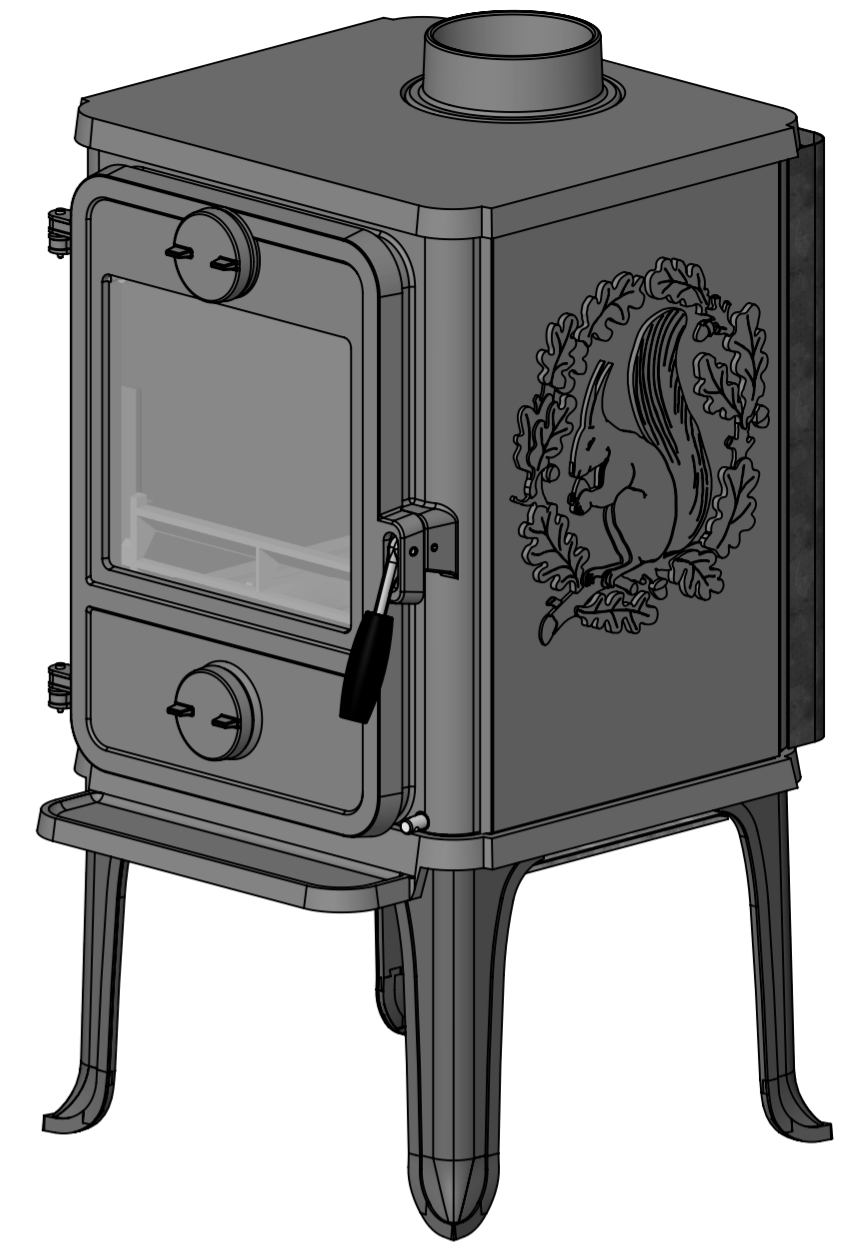

b		Tilføjet oven set fra oven.	RSV	02.09.2010
Rev.		Revisions	Sign.:	Date:
		Title:	Construction:	RSV 07.07.2009
		Maalskitse	Released:	
Material:		1412 EN	Format:	A2
Weight:		Morsø 1400	Scale:	1:5
Model no.	-		Itemno.:	
Drawingtype:			Drawing no.:	Side 1 of 2
Location of file:	C:\Working\1400 Samling\tegning\3D\ASM		1400-341 b	

This drawing is Morsø Jernstøberi A/S' property and must not be sold, lent or copied without any written authorization from the company.

b		Tilføjet oven set fra oven.	RSV	02.09.2010
Rev.		Revisions	Sign.:	Date:
		Title:	Construction:	RSV
		Maalskitse	Released:	07.07.2009
Material:		1412 EN	Format:	A2
Weight:		Morsø 1400	Scale:	1:5
Model no.	-		Itemno.:	
Drawingtype:			Drawing no.:	1400-341 b
Location of file:	C:\Working\1400 Samling\tegning\3D\ASM			Side 2 of 2