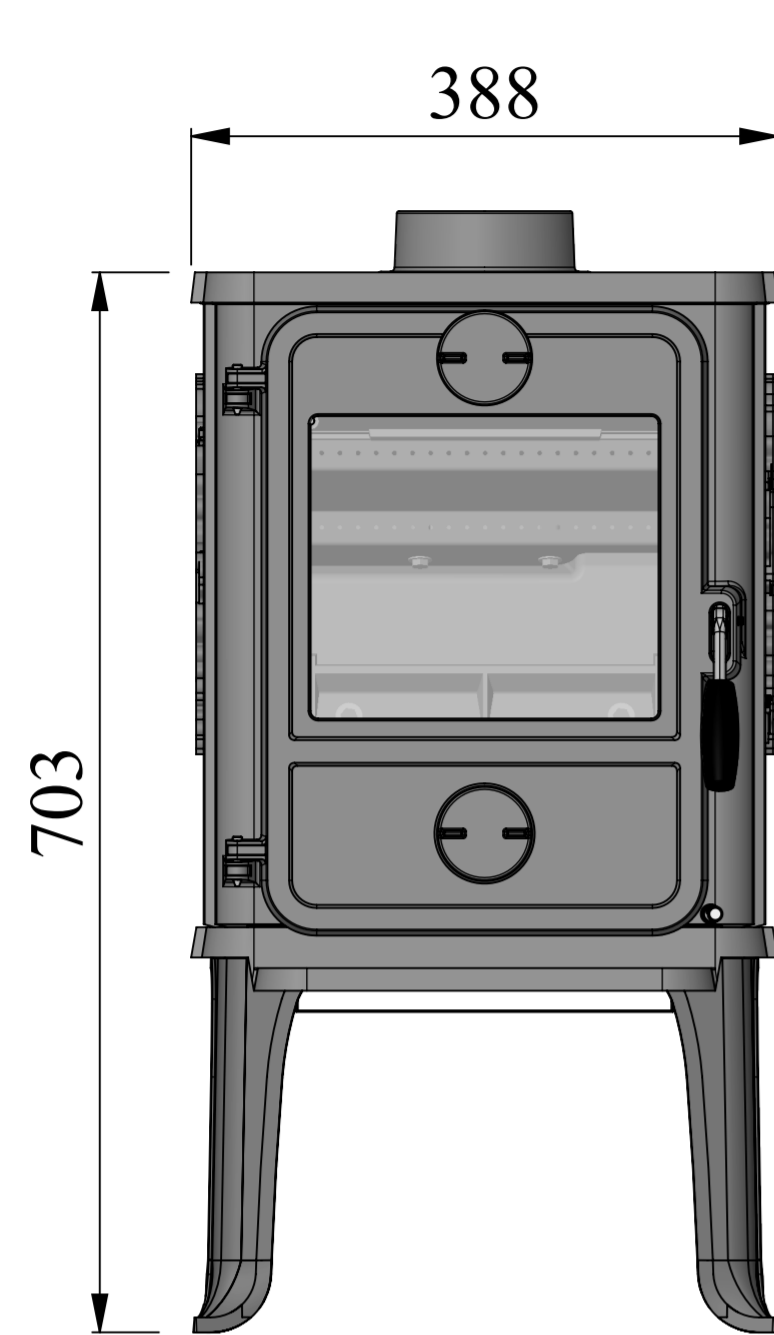

b		Tilføjet oven set fra oven.	RSV	02.09.2010
Rev.		Revisions	Sign.:	Date:
		Title:	Construction:	RSV 07.07.2009
		Maalskitse	Released:	
Material:		1412 EN	Format:	A2
Weight:		Morsø 1400	Scale:	1:5
Model no.	-		Itemno.:	
Drawingtype:			Drawing no.:	Side 1 of 2
Location of file:	C:\Working\1400 Samling\tegning\3D\ASM		1400-341 b	

This drawing is Morsø Jernstøberi A/S' property and must not be sold, lent or copied without any written authorization from the company.

b		Tilføjet oven set fra oven.	RSV	02.09.2010
Rev.		Revisions	Sign.:	Date:
		Title:	Construction:	RSV
		Maalskitse	Released:	07.07.2009
Material:		1412 EN	Format:	A2
Weight:		Morsø 1400	Scale:	1:5
Model no.	-		Itemno.:	
Drawingtype:			Drawing no.:	1400-341 b
Location of file:	C:\Working\1400 Samling\tegning\3D\ASM			Side 2 of 2