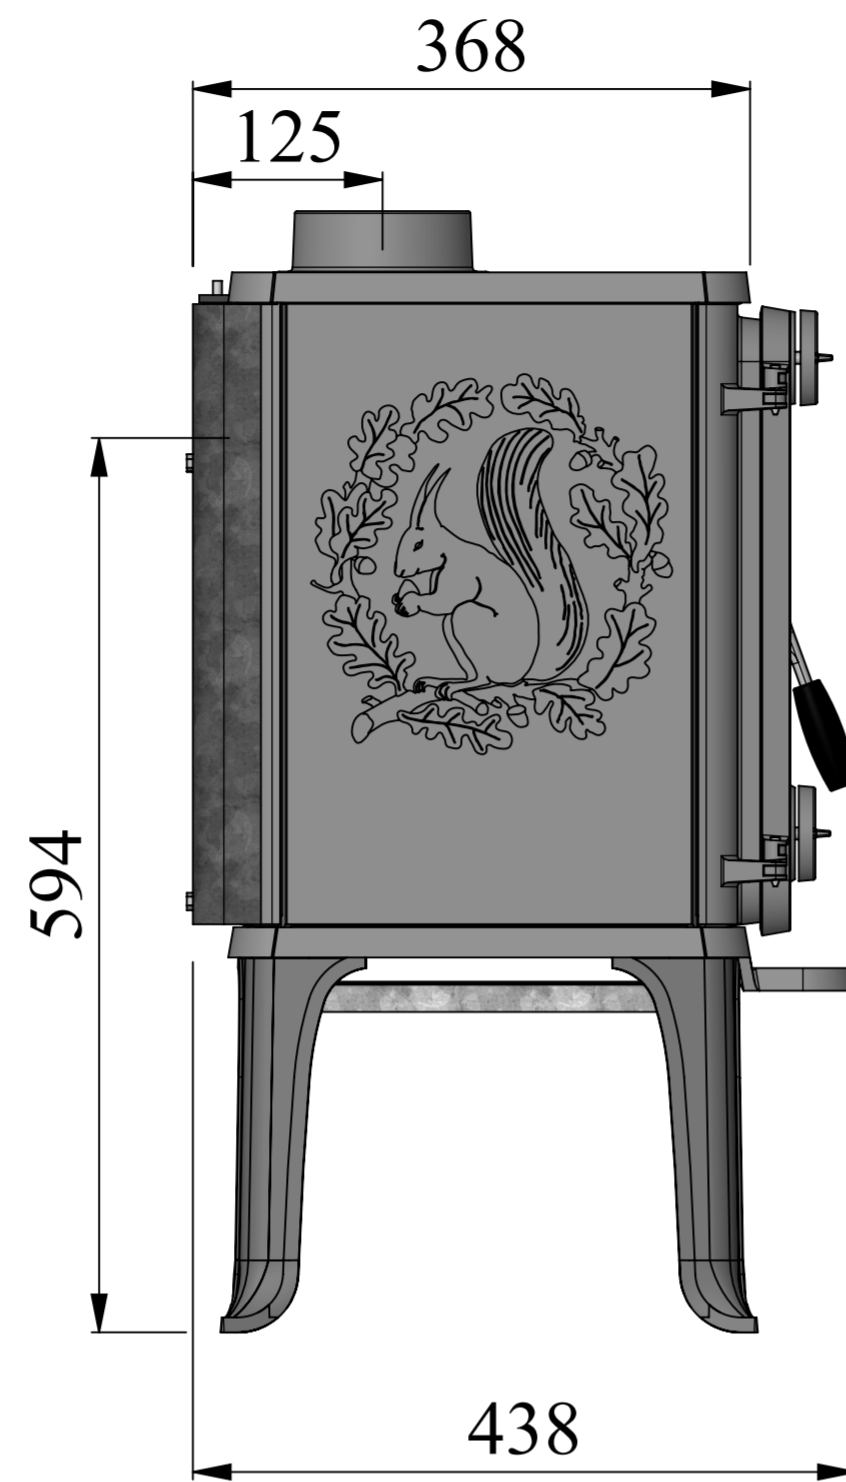

b		Tilføjet oven set fra oven.	RSV	02.09.2010
Rev.		Revisions	Sign.:	Date:
		Title:	Construction:	RSV 07.07.2009
		Maalskitse	Released:	
Material:		1412 EN	Format:	A2
Weight:		Morsø 1400	Scale:	1:5
Model no.	-		Itemno.:	
Drawingtype:			Drawing no.:	Side 1 of 2
Location of file:	C:\Working\1400 Samling\tegning\3D\ASM		1400-341 b	

This drawing is Morsø Jernstøberi A/S' property and must not be sold, lent or copied without any written authorization from the company.

b		Tilføjet oven set fra oven.	RSV	02.09.2010
Rev.		Revisions	Sign.:	Date:
		Title:	Construction:	RSV
		Maalskitse	Released:	07.07.2009
Material:		1412 EN	Format:	A2
Weight:		Morsø 1400	Scale:	1:5
Model no.	-		Itemno.:	
Drawingtype:			Drawing no.:	1400-341 b
Location of file:	C:\Working\1400 Samling\tegning\3D\ASM			Side 2 of 2