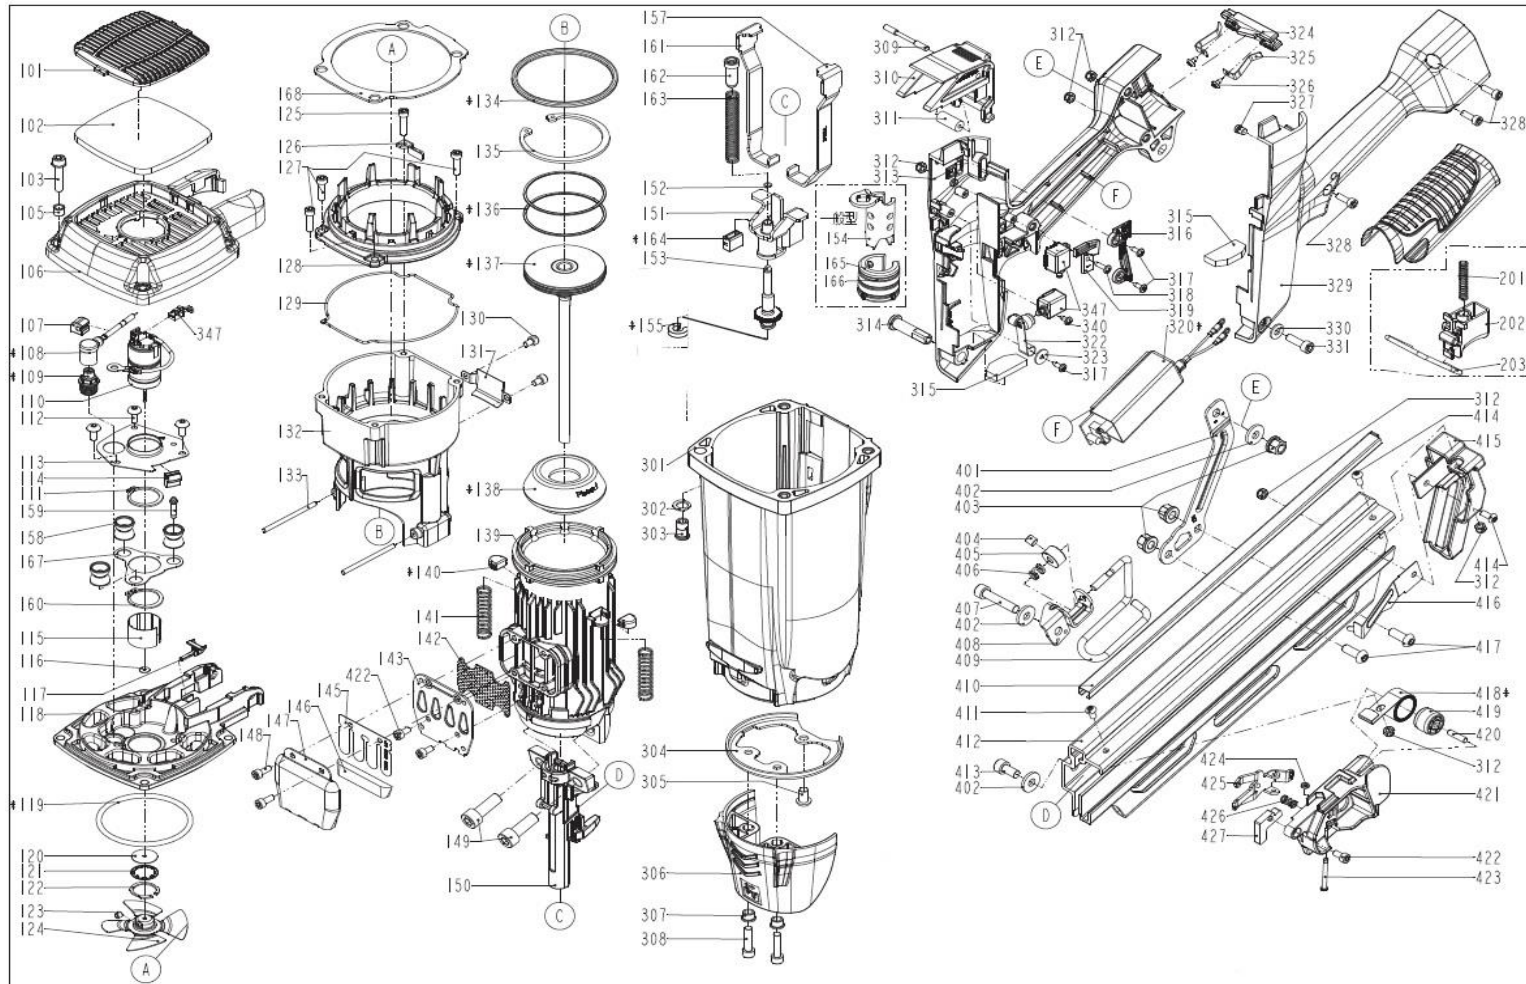

Nail gun ESSVE FNG 21/90 G3

Nail gun ESSVE FNG 21/90 G3

Pos	Art. Nr.	Name	Pos	Art. Nr.	Name	Pos	Art. Nr.	Name	Pos	Art. Nr.	Name
101		DEFLECTOR	140		BUMPER-COMBUSTION CHAMBER	309		PIN-FUEL ACTUATOR	415		PROTECTING HOOD COVER
102		FILTER UNIT	141		SAFETY SPRING	310		FUEL ACTUATOR	416		STOP NAIL PLATE
103		BOLT W/FLAT WASHER	142	1139W11500012	EXHAUST MESH PLATE	311		BUSH-FUEL ACTUATOR	417		HALF ROUND HD.HEX.BOLT
105		COLLOR	143		EXHAUST BAFFLE	312		LOCK NUT	418		SPRING
106		CAP	145	1139X11500012	REED VALVE	313		HANDLE A UNIT	419		ROLLING ELEMENT
107		RAFT HOOK BRACKET	146		CLEANER	314		HANDLE BOLT	420		ROLL PIN
108		HIGH VOLTAGE CABLE SET	147		DEFLECTOR	315		SPACER	421		PROTECTING HOOD COVER
109	1120D11547011	SPARKLER	148		HEX.SOC.HD.BOLT	316		BRACKET UNIT	422		HEX.SOC.HD.BOLT
110		MOTOR UNIT	149		HEX.SOC.HD.BOLT	317		SELF TAPPING BOLT	423		TRIGGER PIVOT PIN
111		S - RING	150		NOSE PIECE	318		SELF TAPPING BOLT	424	1131D04600011	URETHANE RETAINER
112		HALF ROUND HD.HEX.BOLT	151		SAFETY B UNIT	319		WIRE GUIDE B	425		PUSHER
113		POSITIONING SHEET	152		SELF-LOCKING EXTERNAL NUTS	320		PCB ASSEMBLY	426		SPRING
114		GROUND WIRE BRACKET	153		ADJUST AXIE UNIT	322		MOTOR FAN SWITCH LEVER UNIT	427		SQUARE UNTS
115		SLEEVE MOTOR	154		SAFETY A	323		FLAT WASHER			
116		WASHER-MOTOR SHAFT	155		RING	324		BATTERY NODE BRACKET			
117	113A611511013	FUEL STEM ADAPTER	157		SAFETY C(LEFT)	325		BATTERY NODE			
118		END CAP-COMBUSTION CHAMBER	158		FEED BUMPER	326		TAP BOLT			
119		O - RING	159		POSITIONING SHAFT	327		LED COVER			
120		SEAL	160		S - RING	328		HEX.SOC.HD.BOLT			
121		SEAL PLATE-MOTOR	161		SAFETY C(RIGHT)	329		HANDLE B UNIT			
122		IN-CONCENTRIC RING	162		SAFETY ROD	330		FLAT WASHER			
123	2040104020105	HEX.SOC.HD.SCREW	163		SAFETY SPRING	331		HEX.SOC.HD.BOLT			
124	1120C11500012	COOLING FAN ASSEMBLY	164		FEED BUMPER	340		SELF TAPPING BOLT			
125		HEX.SOC.HD.BOLT	165		PROTECTIVE CASING	347	1122B11500011	MOTOR CABLE		901137	Service kit
126		GUIDE	166		FIXED RING	401		BRACKET UNIT		901087	Driver kit
127		HEX.SOC.HD.BOLT	167		SPACER	402		FLAT WASHER		901127	Motor unit
128		UPPER COMBUSTION CHAMBER	168		SPACER	403		BOLT CAP		901089	Feeding kit
129		PACKING	201		SPRING	404		HEX.SOC.HD.SCREW		901145	No mark set
130		HEX.SOC.HD.BOLT	202		TRIGGER UNIT	405		POSITIONING AXIS		901139	Electric unit
131		WASHER	203		SAFETY	406		SPRING RETAINER		901133	Battery
132		COMBUSTION CHAMBER	301		GUN BODY	407		HEX.SOC.HD.BOLT		901135	Charger+adapter
133		PIN	302		WASHER CAP	408		RAFT HOOK BRACKET			
134		O-RING	303		CAP NUT	409		SPRING RETAINER			
135		C - RING	304		CYLINDER BRACKET	410		STEEL CHANNEL			
136		PISTON RING	305		HEX.SOC.HD.BOLT	411		HALF ROUND HD.HEX.BOLT			
137		DRIVER UNIT	306		SAFETY COVER	412		MAGAZINE			
138		BUMPER	307		WASHER-NOSE COVER	413		HEX.SOC.HD.BOLT			
139		CYLINDER	308		HEX.SOC.HD.BOLT	414		HALF ROUND HD.HEX.BOLT			