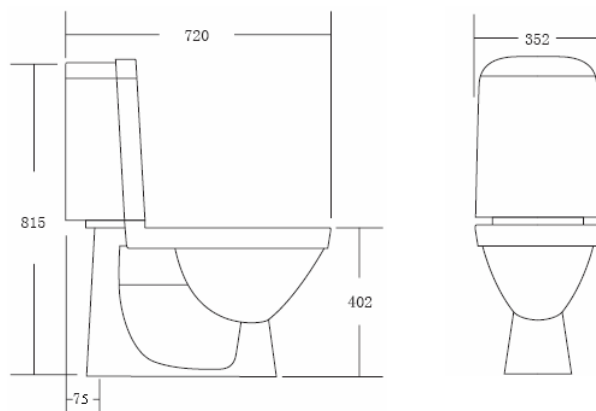

TOILET SEAT IONA

Toilet seat **IONA** combines elegantly the timeless fresh lines, quality and usability. Lux-model includes easy movable hard seat cover with soft-close hinges. IONA has an easy-care surface with around glazed box rim which makes the sanitation comfortable.

CHARACTERISTIC (Includes in the price in Lux-model)

- Concealed S-trap
- Double flush 3/6 l (pre set in the factory)
- Inlet valve 1/2" brass thread (inc. filter)
- Unremovable cistern with 3 SST screws
- Hard seat cover with soft-close hinges
- Easy-care surface
- Fixings for floor mounting

SPECIFICATIONS

MEasures	mm
Height	720
Width	352
Highness	815
Highness of rim (without seat cover)	402
Outlet diameter	102
Roughing-in	75

CE approval according to the EN standards EN 997:2003 (E) and EN 33:2003 (E)