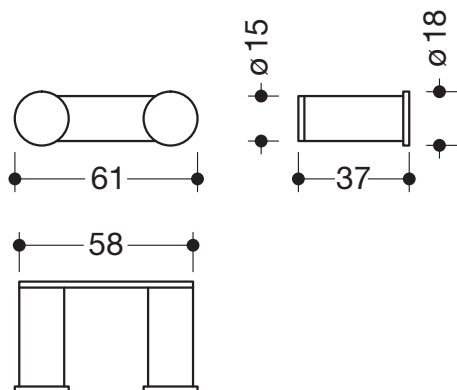

Product data sheet
Double hook 162.90.03060

HEWI

Double hook 162.90.03060

- double hook with two cylindrical hook elements
- made of metal, powder-coated in the HEWI colours DX (matt white), DC (matt black), AY (matt light grey pearl mica) and SC (matt dark grey pearl mica)
- 37 mm deep, 58 mm wide
- for wall mounting, concealed fixing
- incl. non-corrosive HEWI fixing materials

Dimensions in mm

Surfaces/Colours

The colour AY will be discontinued 31.03.2023

Alternative surfaces

Technical information subject to alteration, 30th March 2022

HEWI Heinrich Wilke GmbH
Postfach 1260
D-34442 Bad Arolsen