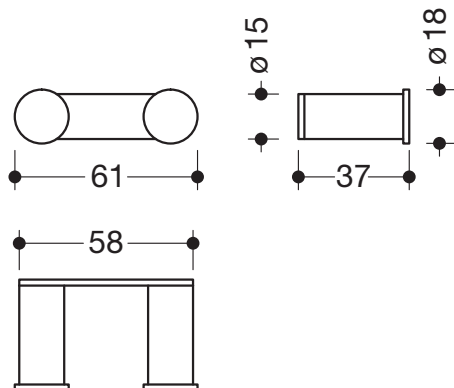

**Product data sheet**  
**Double hook 162.90.03060**

## Double hook 162.90.03060

- double hook with two cylindrical hook elements
- made of metal, powder-coated in the HEWI colours DX (matt white), DC (matt black), AY (matt light grey pearl mica) and SC (matt dark grey pearl mica)
- 37 mm deep, 58 mm wide
- for wall mounting, concealed fixing
- incl. non-corrosive HEWI fixing materials

### Dimensions in mm