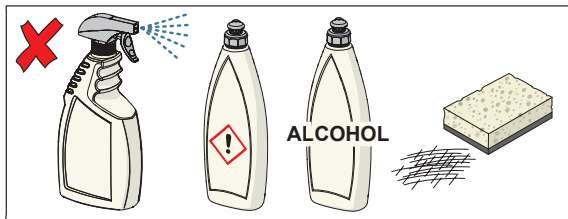

①

②

③ ⑤ ⑥

②

④

cleaning.oras.com

1812GM

Oras Group is a powerful European provider of sanitary fittings: the market leader in the Nordics and a leading company in Continental Europe. The company's mission is to make the use of water easy and sustainable and its vision is to become the European leader of advanced sanitary fittings. Oras Group has two strong brands: Oras and Hansa.