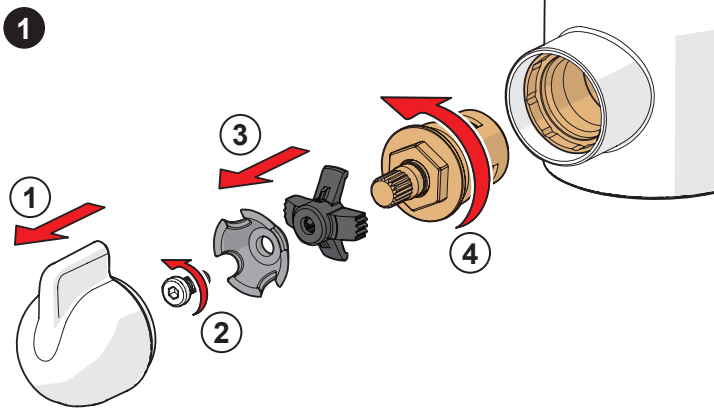

①

②

③ ⑤ ⑥

②

④

cleaning.oras.com

1812GM

Oras Group is a powerful European provider of sanitary fittings: the market leader in the Nordics and a leading company in Continental Europe. The company's mission is to make the use of water easy and sustainable and its vision is to become the European leader of advanced sanitary fittings. Oras Group has two strong brands: Oras and Hansa.