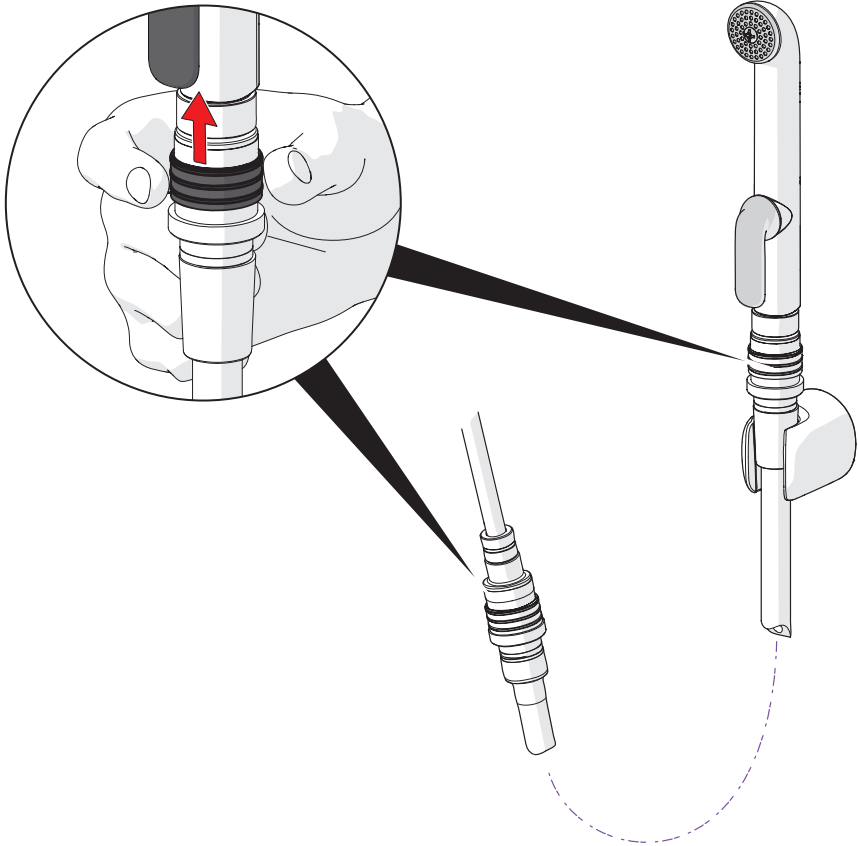

①

②

③ ⑤ ⑥

②

④

cleaning.oras.com

1812GM

Oras Group is a powerful European provider of sanitary fittings: the market leader in the Nordics and a leading company in Continental Europe. The company's mission is to make the use of water easy and sustainable and its vision is to become the European leader of advanced sanitary fittings. Oras Group has two strong brands: Oras and Hansa.