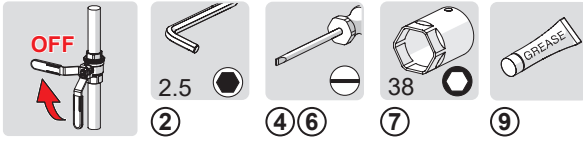

①

②

③ ⑤ ⑥

②

④

cleaning.oras.com

1812GM

Oras Group is a powerful European provider of sanitary fittings: the market leader in the Nordics and a leading company in Continental Europe. The company's mission is to make the use of water easy and sustainable and its vision is to become the European leader of advanced sanitary fittings. Oras Group has two strong brands: Oras and Hansa.