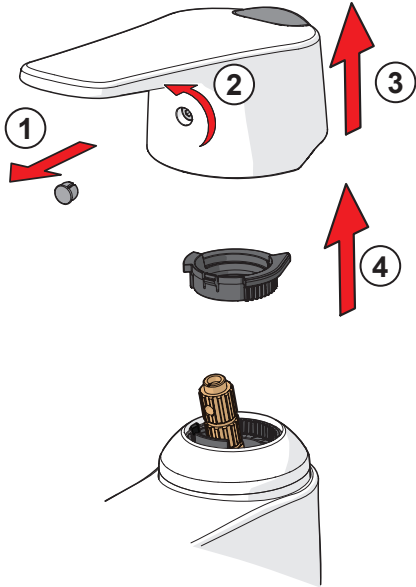

①

②

③ ⑤ ⑥

②

④

cleaning.oras.com

1812GM

Oras Group is a powerful European provider of sanitary fittings: the market leader in the Nordics and a leading company in Continental Europe. The company's mission is to make the use of water easy and sustainable and its vision is to become the European leader of advanced sanitary fittings. Oras Group has two strong brands: Oras and Hansa.