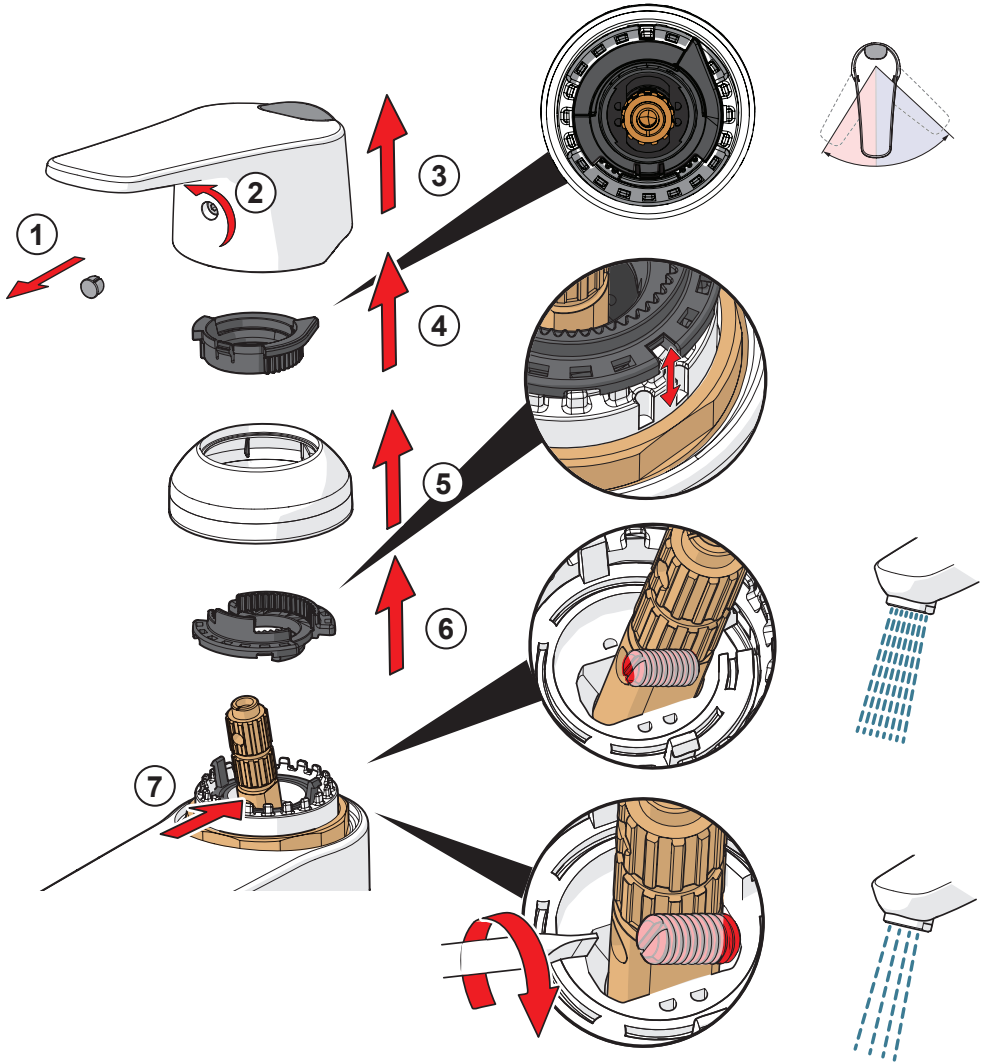

①

②

③ ⑤ ⑥

②

④

cleaning.oras.com

1812GM

Oras Group is a powerful European provider of sanitary fittings: the market leader in the Nordics and a leading company in Continental Europe. The company's mission is to make the use of water easy and sustainable and its vision is to become the European leader of advanced sanitary fittings. Oras Group has two strong brands: Oras and Hansa.