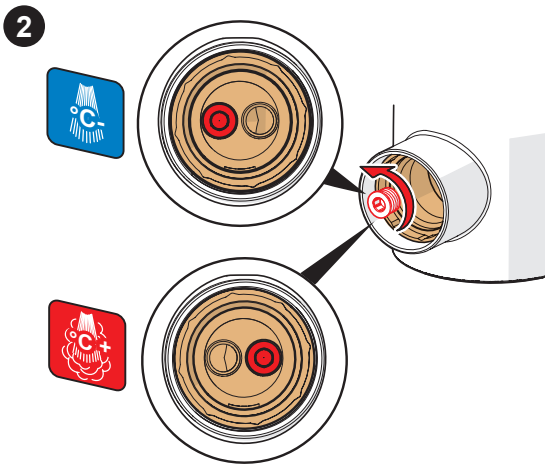

①

②

③ ⑤ ⑥

②

④

cleaning.oras.com

1812GM

Oras Group is a powerful European provider of sanitary fittings: the market leader in the Nordics and a leading company in Continental Europe. The company's mission is to make the use of water easy and sustainable and its vision is to become the European leader of advanced sanitary fittings. Oras Group has two strong brands: Oras and Hansa.