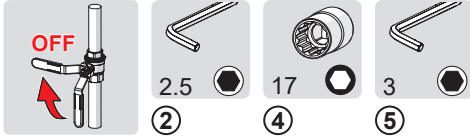

①

②

③ ⑤ ⑥

②

④

cleaning.oras.com

1812GM

Oras Group is a powerful European provider of sanitary fittings: the market leader in the Nordics and a leading company in Continental Europe. The company's mission is to make the use of water easy and sustainable and its vision is to become the European leader of advanced sanitary fittings. Oras Group has two strong brands: Oras and Hansa.