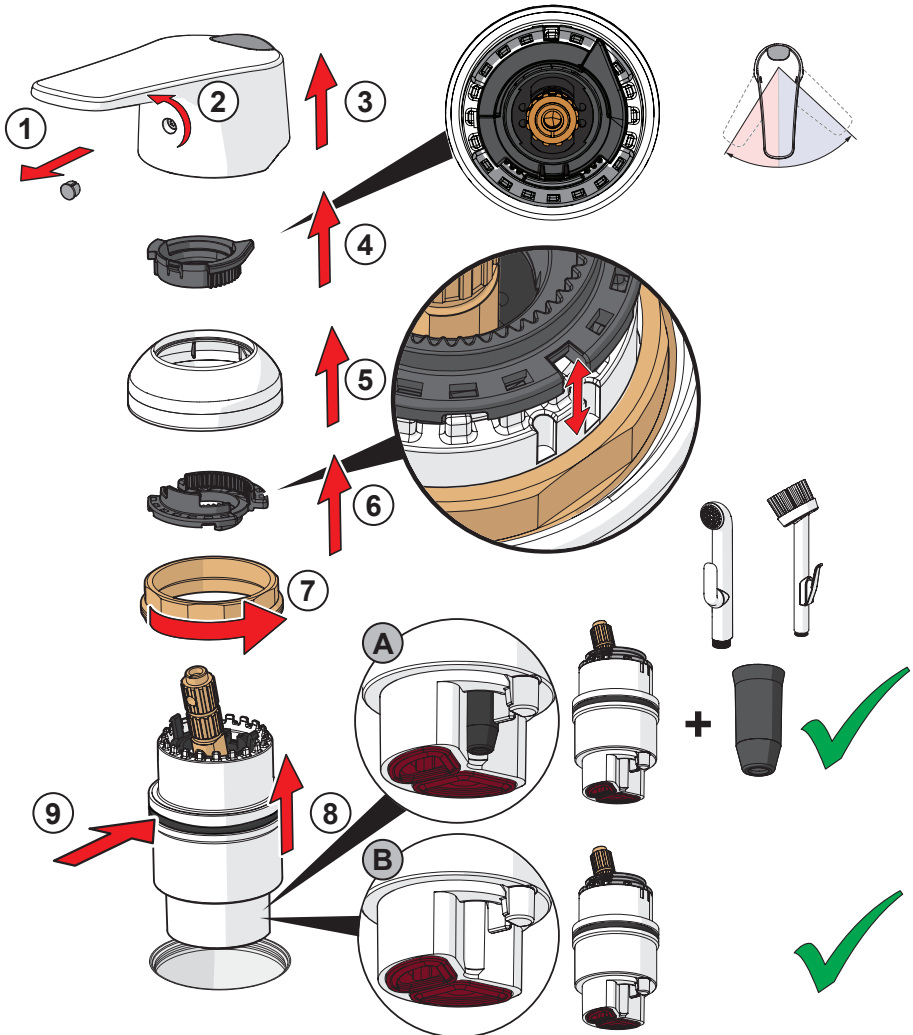

①

②

③ ⑤ ⑥

②

④

cleaning.oras.com

1812GM

Oras Group is a powerful European provider of sanitary fittings: the market leader in the Nordics and a leading company in Continental Europe. The company's mission is to make the use of water easy and sustainable and its vision is to become the European leader of advanced sanitary fittings. Oras Group has two strong brands: Oras and Hansa.