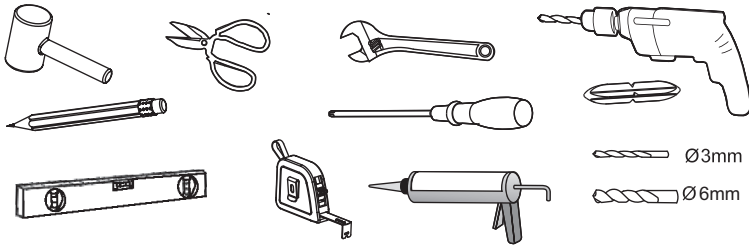

*Installation Instructions
Installationsanvisning
Monteringsanvisning
Asennusohjeet*

Imber II

Bathtub Screen

Badkarsvägg

Badekarskjerm

Kylpyammeseinä

SV 7377090, 7377097, 7377091, 7377098, 7377092, 7377099, 7377093, 737710
NO

Source NOBB, 3/9/2025

a-collection

To assemble your product (Tools not provided).

| | | |
|-----|---|----|
| A1 |  ST4X30 | x4 |
| A2 |  ST4X20 | x2 |
| A3 |  M4X12 | x1 |
| B |  | x4 |
| C1 |  | x1 |
| C2a |  | x1 |
| C2b |  | x1 |
| C3 |  | x2 |
| D1 |  | x1 |