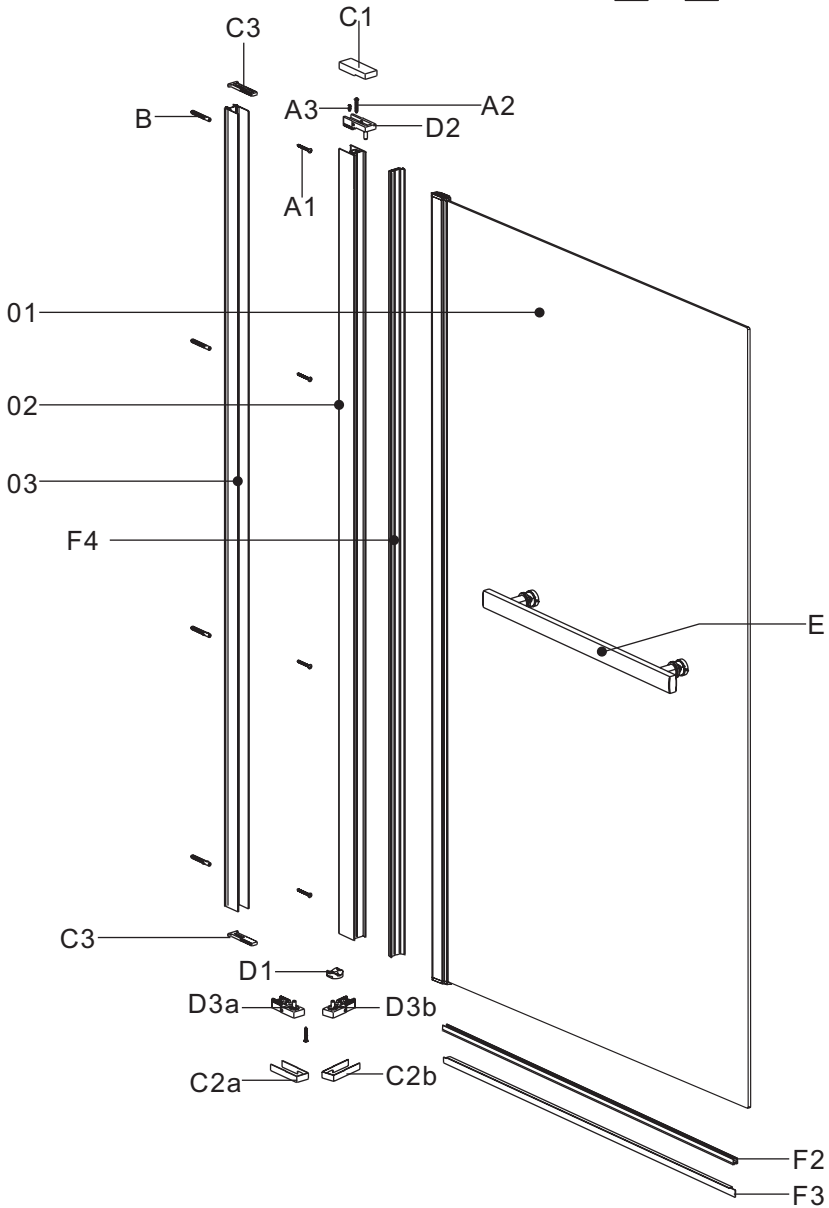

*Installation Instructions
Installationsanvisning
Monteringsanvisning
Asennusohjeet*

Imber II

Bathtub Screen

Badkarsvägg

Badekarskjerm

Kylpyammeseinä

SV 7377090, 7377097, 7377091, 7377098, 7377092, 7377099, 7377093, 737710
NO

Source NOBB, 3/9/2025

a-collection

To assemble your product (Tools not provided).

| | | |
|-----|---|----|
| A1 |  ST4X30 | x4 |
| A2 |  ST4X20 | x2 |
| A3 |  M4X12 | x1 |
| B |  | x4 |
| C1 |  | x1 |
| C2a |  | x1 |
| C2b |  | x1 |
| C3 |  | x2 |
| D1 |  | x1 |