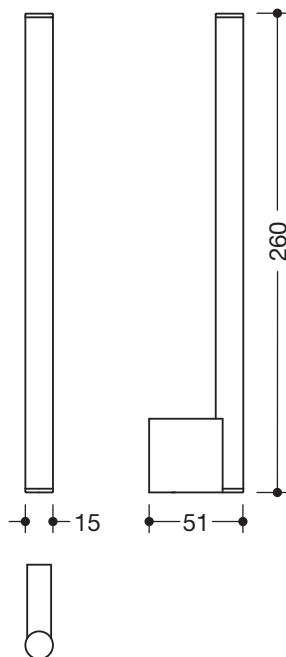

Spare roll holder 900.21.00640

- cylindrical spare roll holder for holding two toilet rolls
- made of high-quality stainless steel, chrome-plated
- 260 mm long, 51 mm deep, diameter 15 mm
- for wall mounting, concealed fixing
- including corrosion-free HEWI fixing material

Dimensions in mm

Surface

Chr

Alternative surfaces

XA

DX

DC

AY