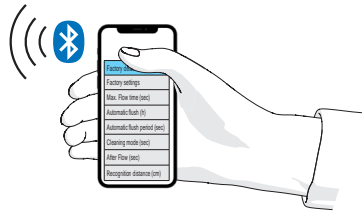

5 C

①

2

ON 10 s

ON

max. 2 min

OFF

Oras App