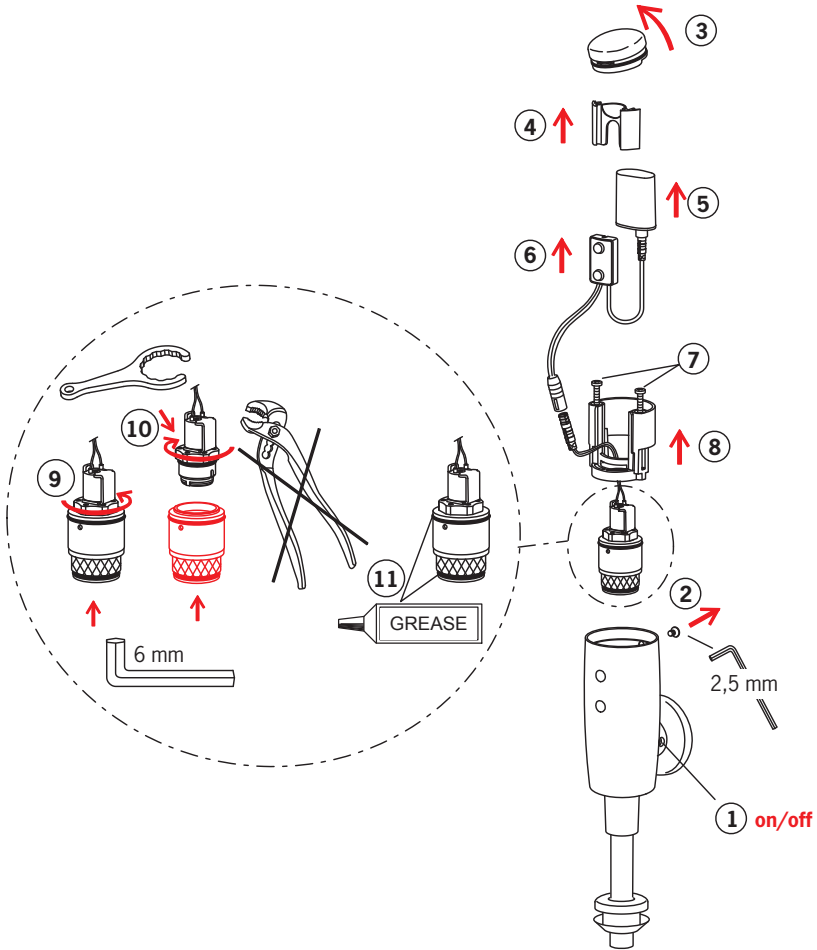

CLEANING.ORAS.COM

Automatic

Oras App

Download on the App Store

GET IT ON Google Play

apps.oras.com

Bluetooth®

- Factory settings
- Max. Flow time (sec)
- Automatic flush (h)
- Automatic flush period (sec)
- Cleaning mode (sec)
- After Flow (sec)
- Recognition distance (cm)