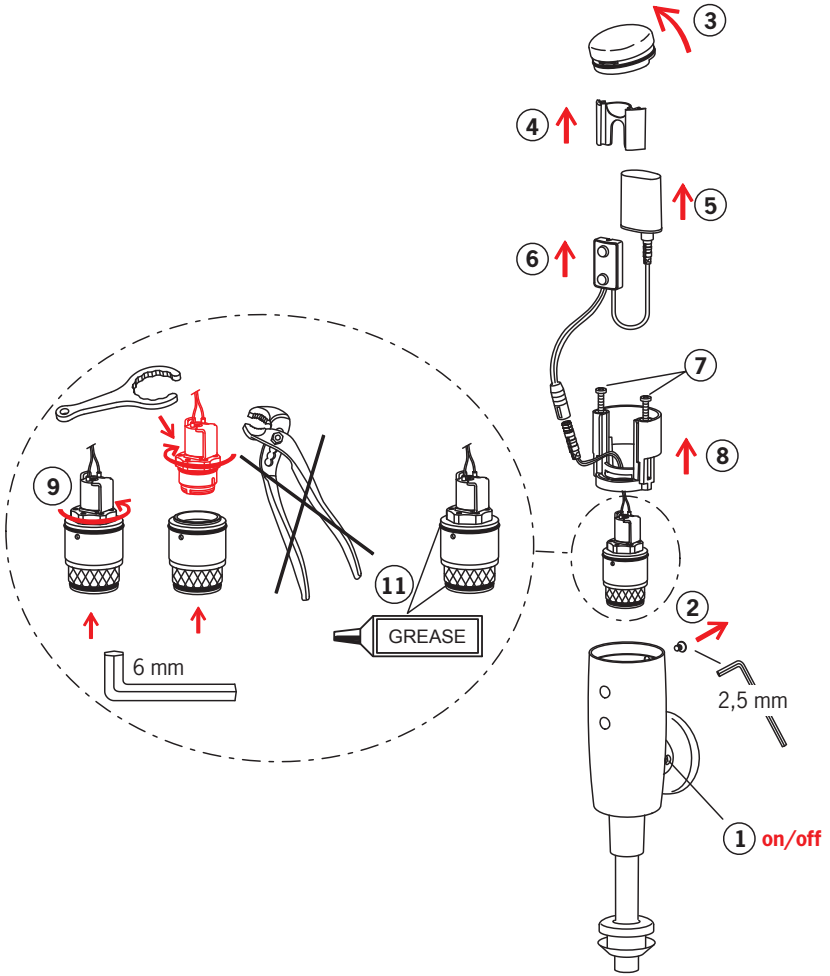

CLEANING.ORAS.COM

Automatic

Oras App

Download on the App Store

GET IT ON Google Play

apps.oras.com

Bluetooth®

- Factory settings
- Max. Flow time (sec)
- Automatic flush (h)
- Automatic flush period (sec)
- Cleaning mode (sec)
- After Flow (sec)
- Recognition distance (cm)