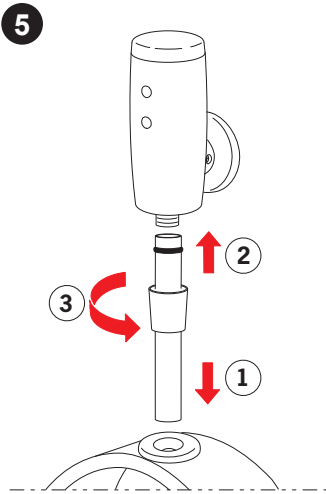

CLEANING.ORAS.COM

Automatic

Oras App

Download on the App Store

GET IT ON Google Play

apps.oras.com

Bluetooth®

- Factory settings
- Max. Flow time (sec)
- Automatic flush (h)
- Automatic flush period (sec)
- Cleaning mode (sec)
- After Flow (sec)
- Recognition distance (cm)