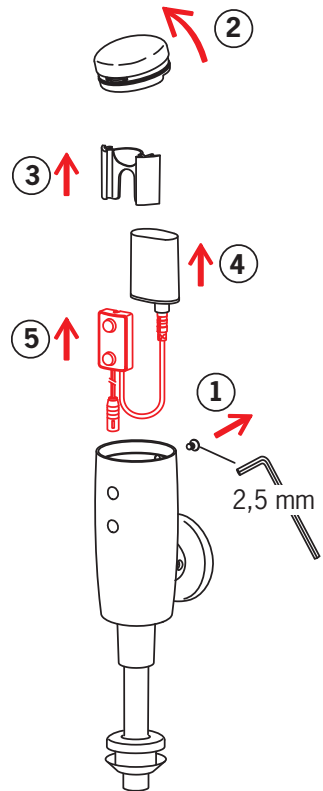

CLEANING.ORAS.COM

Automatic

Oras App

Download on the App Store

GET IT ON Google Play

apps.oras.com

Bluetooth®

- Factory settings
- Max. Flow time (sec)
- Automatic flush (h)
- Automatic flush period (sec)
- Cleaning mode (sec)
- After Flow (sec)
- Recognition distance (cm)