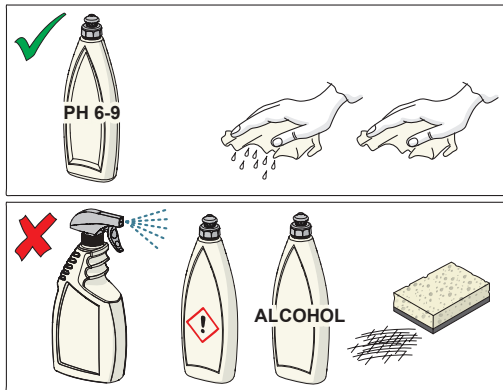

CLEANING.ORAS.COM

Automatic

Oras App

Download on the App Store

GET IT ON Google Play

apps.oras.com

Bluetooth®

- Factory settings
- Max. Flow time (sec)
- Automatic flush (h)
- Automatic flush period (sec)
- Cleaning mode (sec)
- After Flow (sec)
- Recognition distance (cm)