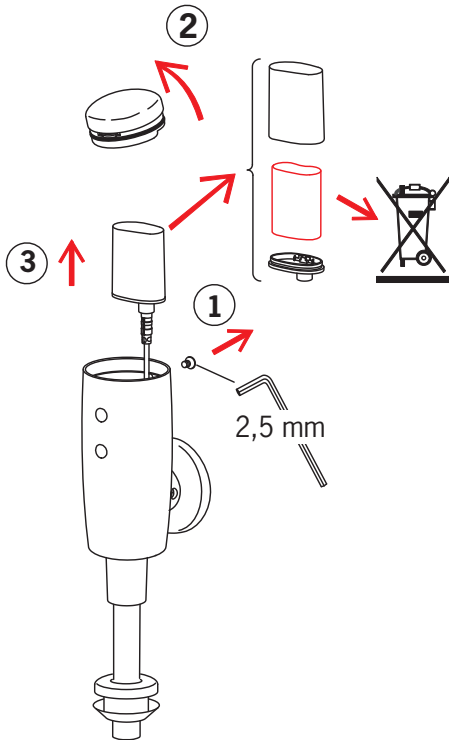

CLEANING.ORAS.COM

Automatic

Oras App

Download on the App Store

GET IT ON Google Play

apps.oras.com

Bluetooth®

- Factory settings
- Max. Flow time (sec)
- Automatic flush (h)
- Automatic flush period (sec)
- Cleaning mode (sec)
- After Flow (sec)
- Recognition distance (cm)