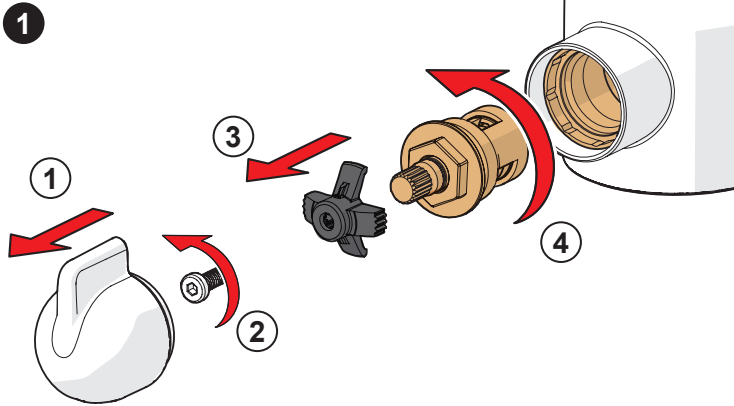

G6

159670/10

159667/10

cleaning.oras.com

Oras Group is a powerful European provider of sanitary fittings: the market leader in the Nordics and a leading company in Continental Europe. The company's mission is to make the use of water easy and sustainable and its vision is to become the European leader of advanced sanitary fittings. Oras Group has two strong brands: Oras and Hansa.