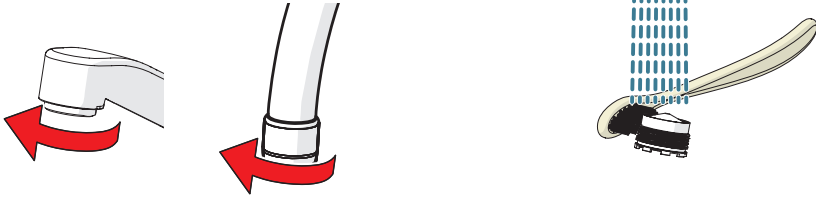

G6

159670/10

159667/10

cleaning.oras.com

Oras Group is a powerful European provider of sanitary fittings: the market leader in the Nordics and a leading company in Continental Europe. The company's mission is to make the use of water easy and sustainable and its vision is to become the European leader of advanced sanitary fittings. Oras Group has two strong brands: Oras and Hansa.