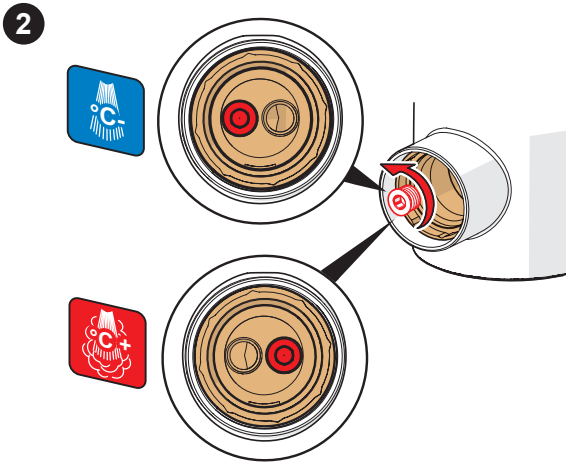

G6

159670/10

159667/10

cleaning.oras.com

Oras Group is a powerful European provider of sanitary fittings: the market leader in the Nordics and a leading company in Continental Europe. The company's mission is to make the use of water easy and sustainable and its vision is to become the European leader of advanced sanitary fittings. Oras Group has two strong brands: Oras and Hansa.