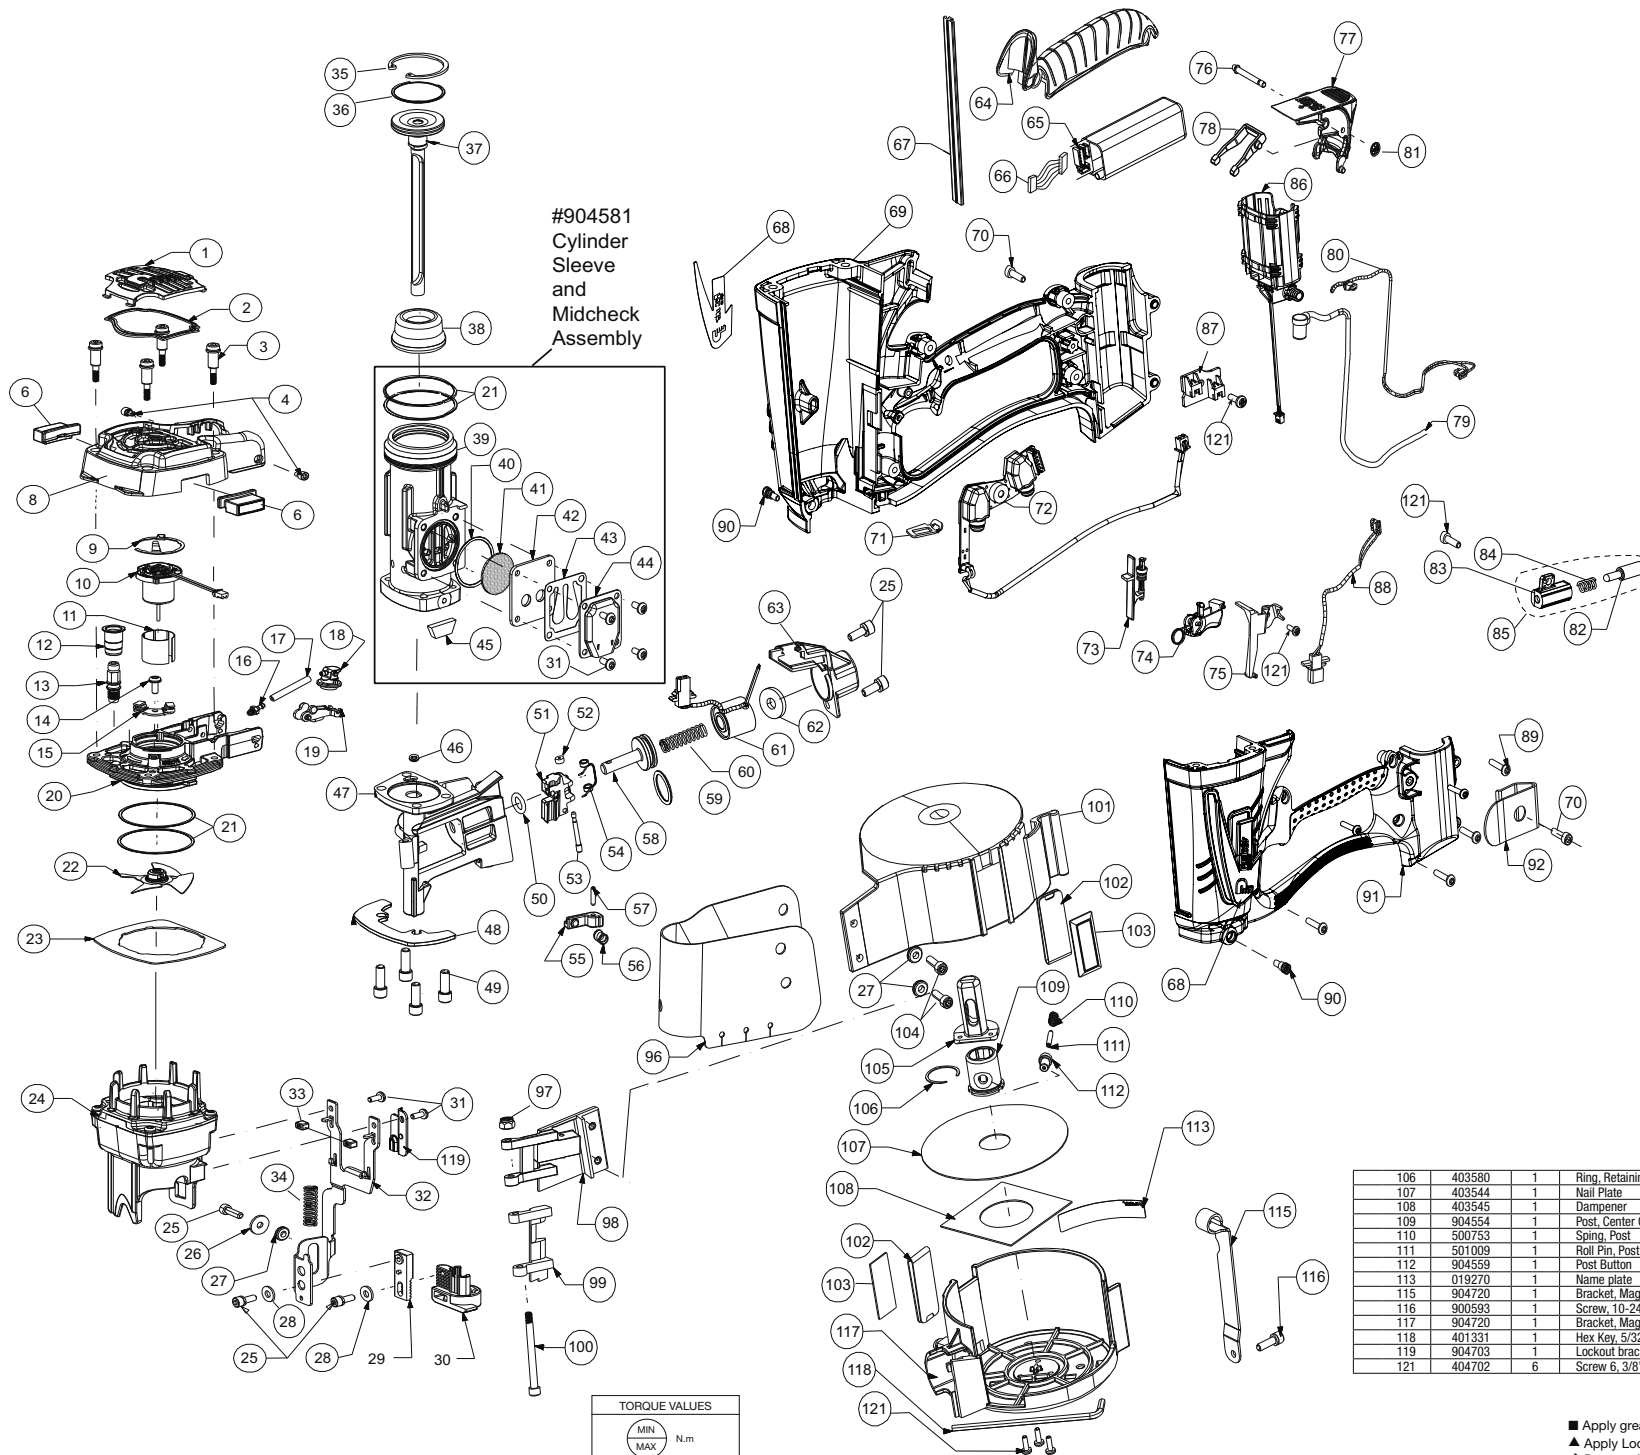

TOOL SCHEMATIC AND PARTS

An Illinois Tool Works Company
Route de Lyon - BP 104
F - 26501 Bourg Les Valence - Cedex France

019239-01
09/17

#904581
Cylinder
Sleeve
and
Midcheck
Assembly

TORQUE VALUES	
MIN	N.m
MAX	