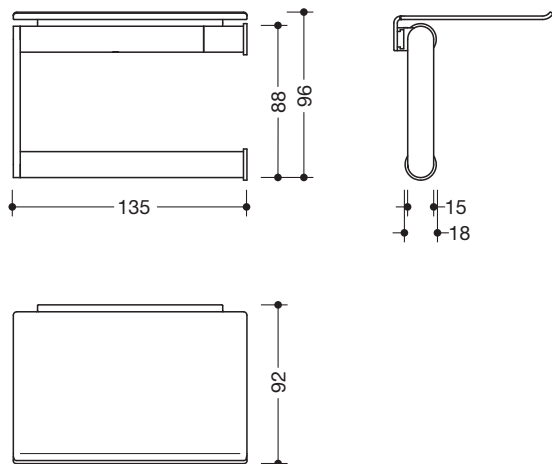

Product data sheet

Toilet roll holder with shelf 900.21.00440

HEWI

Toilet roll holder with shelf 900.21.00440

- U-shaped holder with shelf, opens to the right
- hinged
- made of high-quality stainless steel, chrome-plated
- 135 mm wide, 96 mm high, \varnothing 15 mm
- shelf 135 mm wide, 92 mm deep
- for wall mounting, concealed fixing
- including corrosion-free HEWI fixing material

Dimensions in mm

Surface

Chr

Alternative surfaces

XA

DX

DC

AY