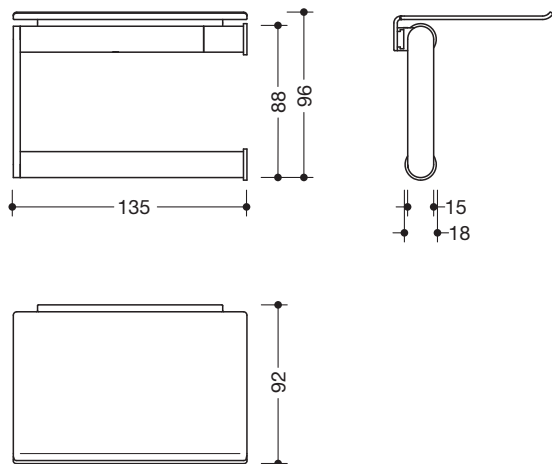

Product data sheet

Toilet roll holder with shelf 900.21.00440

# HEWI

**Toilet roll holder with shelf 900.21.00440**

- U-shaped holder with shelf, opens to the right
- hinged
- made of high-quality stainless steel, chrome-plated
- 135 mm wide, 96 mm high,  $\varnothing$  15 mm
- shelf 135 mm wide, 92 mm deep
- for wall mounting, concealed fixing
- including corrosion-free HEWI fixing material

Dimensions in mm

Surface

Chr

Alternative surfaces

XA

DX

DC

AY