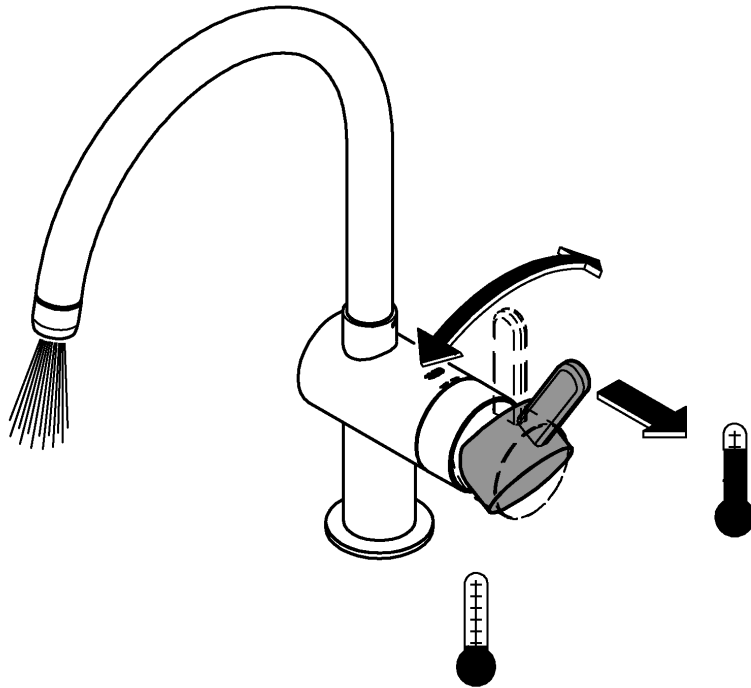

3

4

A series of 20 horizontal lines for writing, spaced evenly down the page.

Pure Freude an Wasser

**GROHE**  
WAVES

**D**

+49 571 3989 333  
impressum@grohe.de

**A**