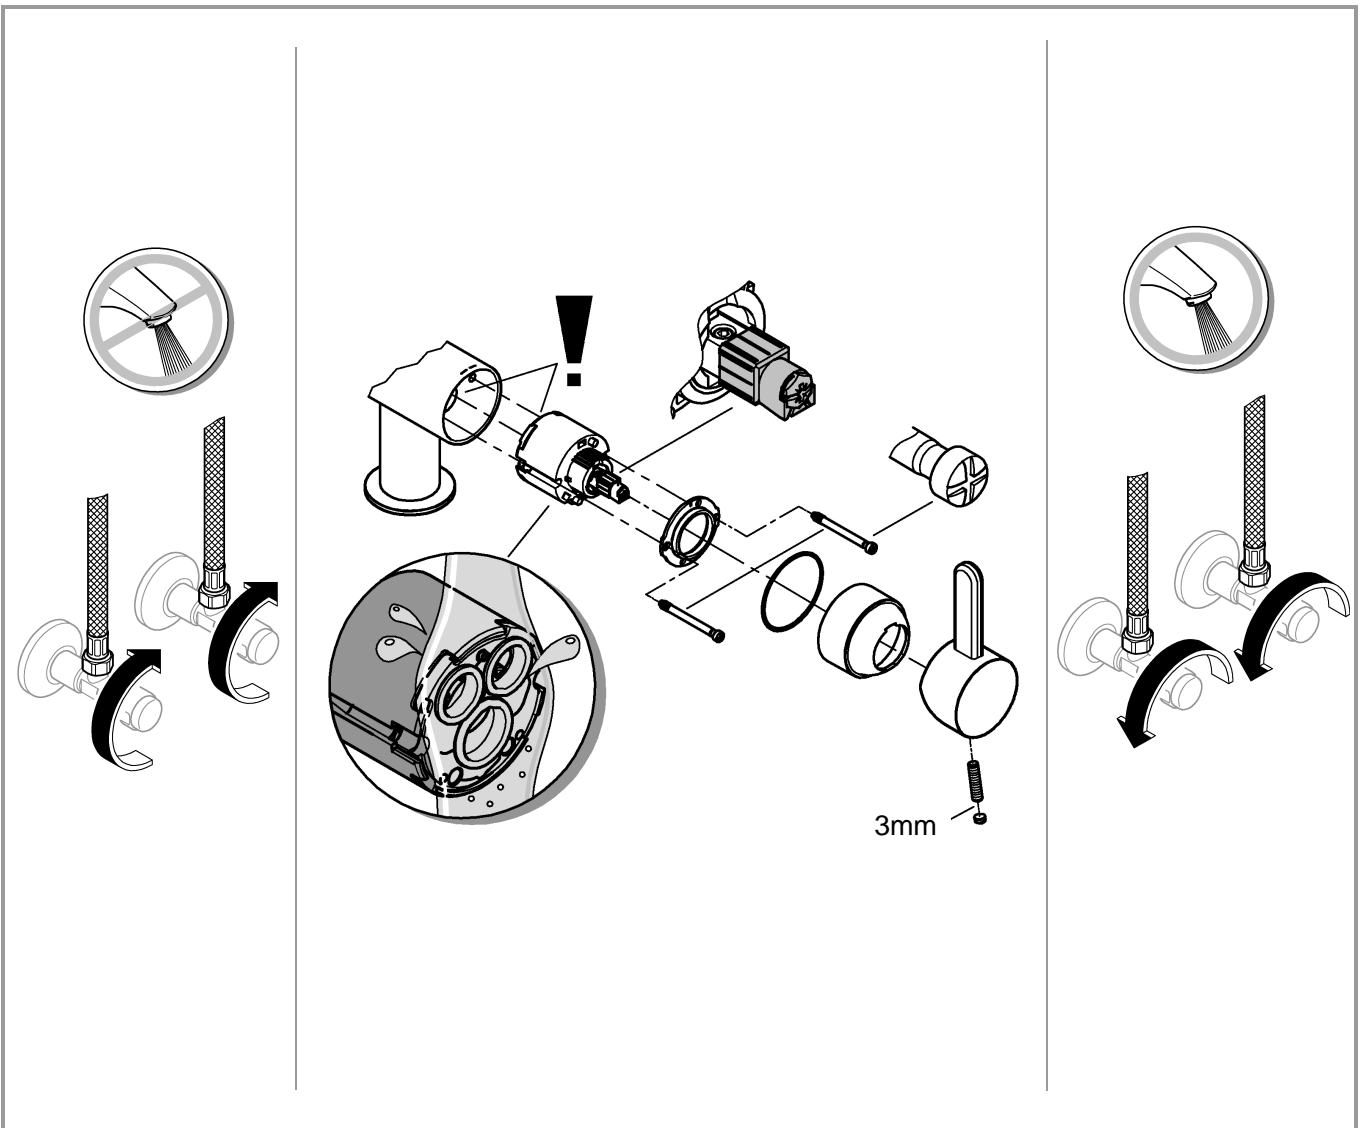

3

4

A series of 20 horizontal lines for writing, spaced evenly down the page.

Pure Freude an Wasser

**GROHE**  
WAVES

**D**

+49 571 3989 333  
impressum@grohe.de

**A**