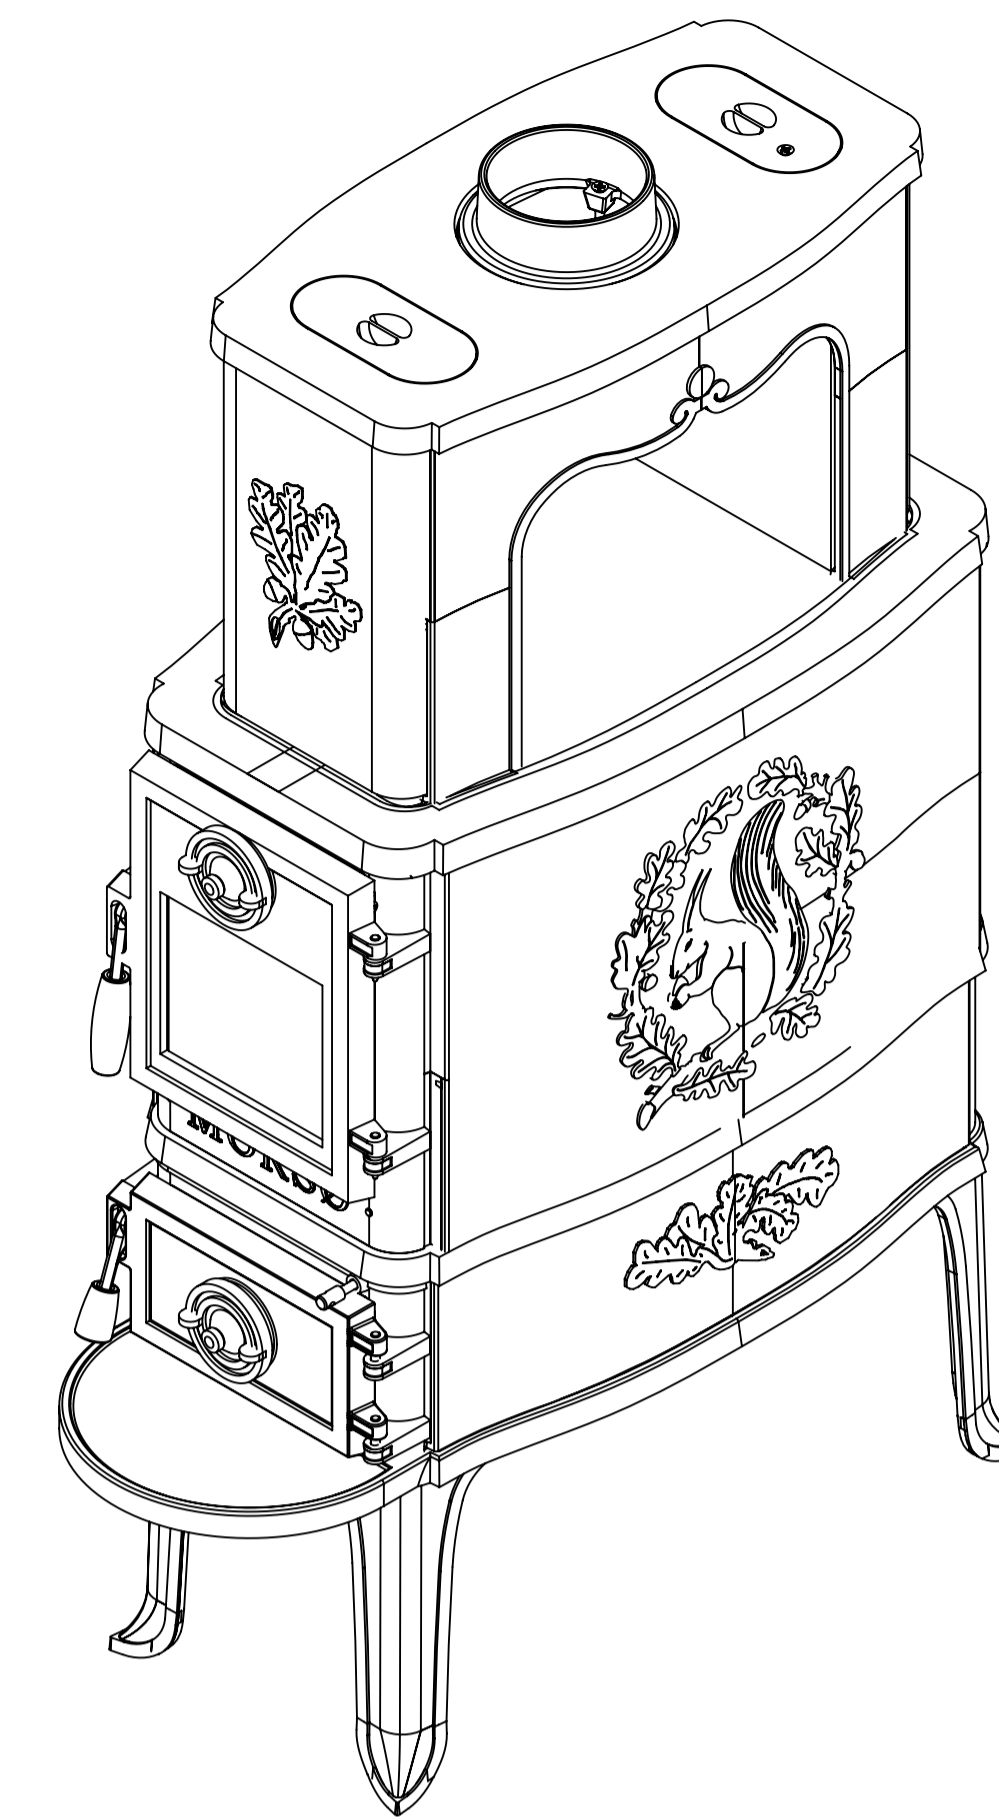

R126

Rev.	Revisions	Sign.:	Date:
b	Added inches and two more views.	RSV	09.07.2010
		RSV	11.06.2007
Title:		Construction:	
Maaskitse		Released:	
2B Classic NA		Format:	
Morsø 2B Classic		Scale:	
Drawingtype: Dimension Sketch		Itemno.:	
Location of file: C:\Users\jens\Documents\2B Classic NA 2B Dimension Assembly.dwg		Drawing no.:	
		2B-130 b	