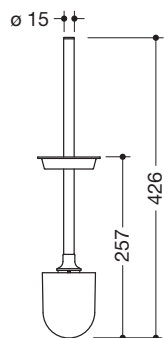

Toilet brush with lid 900.20.02040

- WC brush with chrome-plated handle and cover and replaceable brush head
- Suitable for toilet brush set 900.20.00140
- Brush handle and cover made of stainless steel, chrome-plated
- Brush head made of black polyamide with bristles in anthracite grey
- Diameter 76 mm
- Replacement of brush head by bayonet lock

Dimensions in mm

Surface

Chr

Alternative surfaces

XA

DX

DC

AY