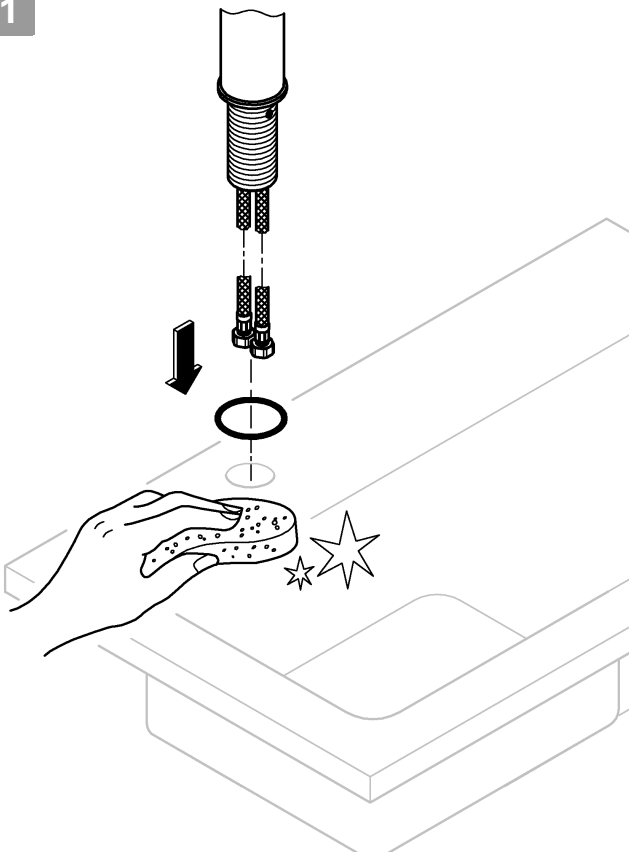

DIN 1988  
DIN EN 806

1

2

3

A series of horizontal lines for writing, consisting of 20 evenly spaced lines extending across the width of the page.

Pure Freude an Wasser

**GROHE**  

**D**