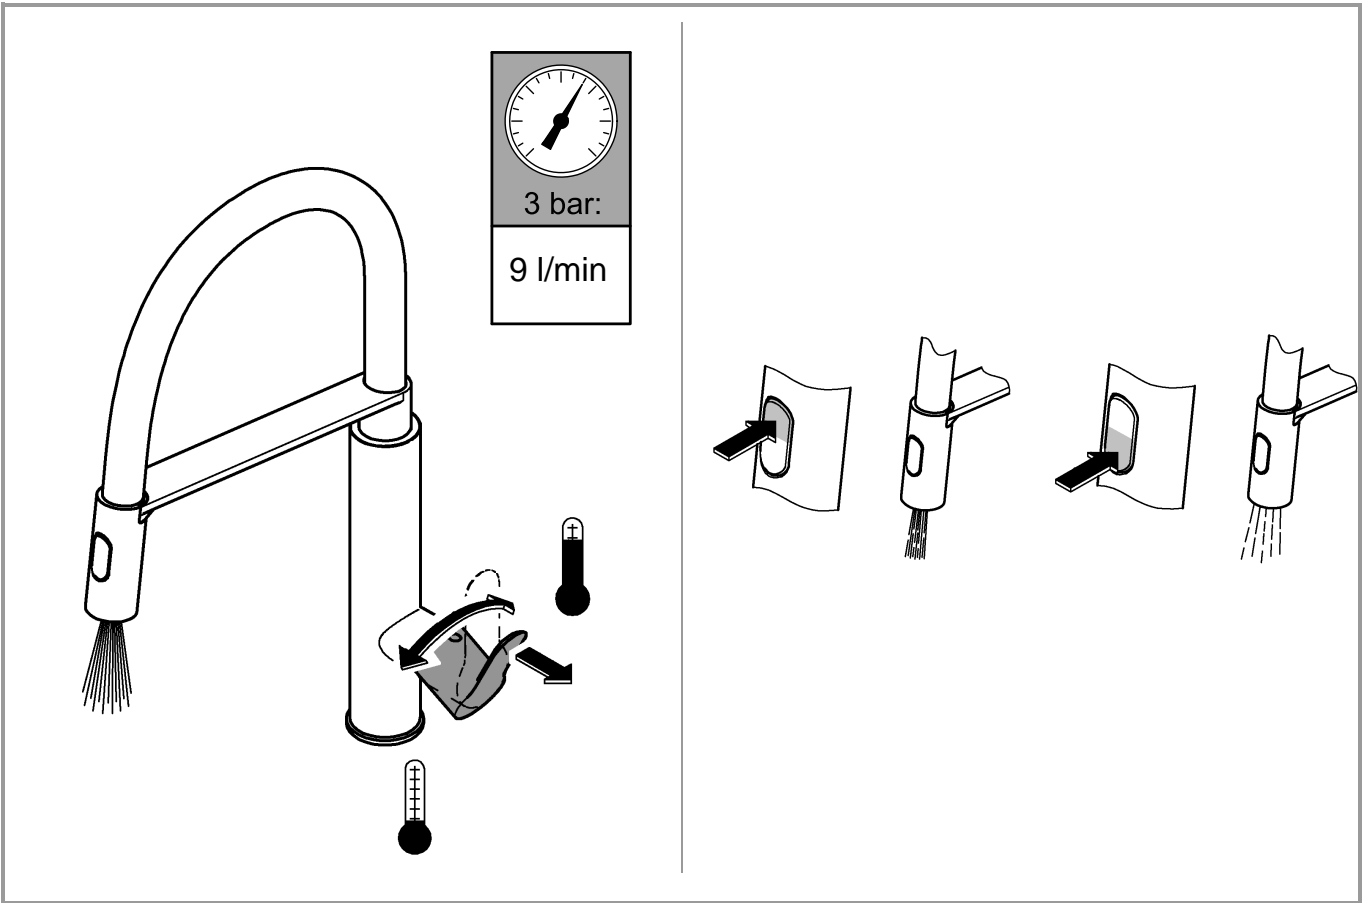

DIN 1988  
DIN EN 806

1

2

3

A series of horizontal lines for writing, consisting of 20 evenly spaced lines extending across the width of the page.

Pure Freude an Wasser

**GROHE**  

**D**