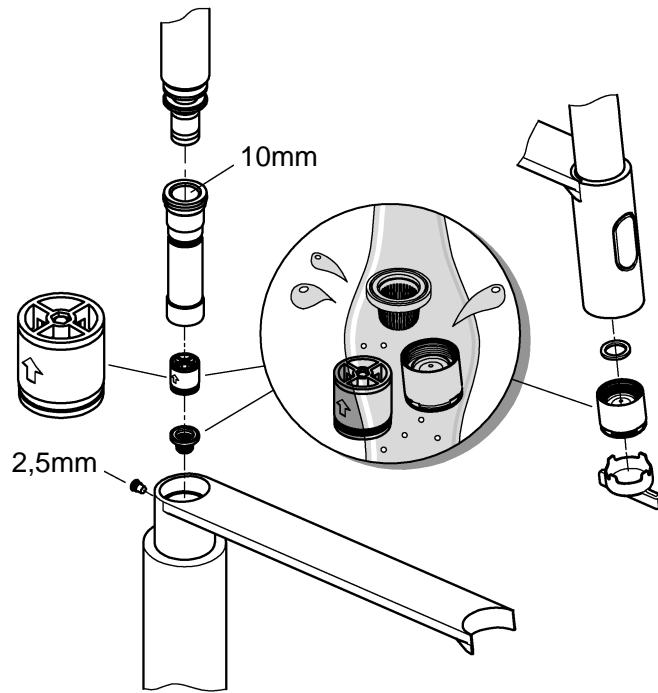

DIN 1988  
DIN EN 806

1

2

3

A series of horizontal lines for writing, consisting of 20 evenly spaced lines extending across the width of the page.

Pure Freude an Wasser

**GROHE**  

**D**