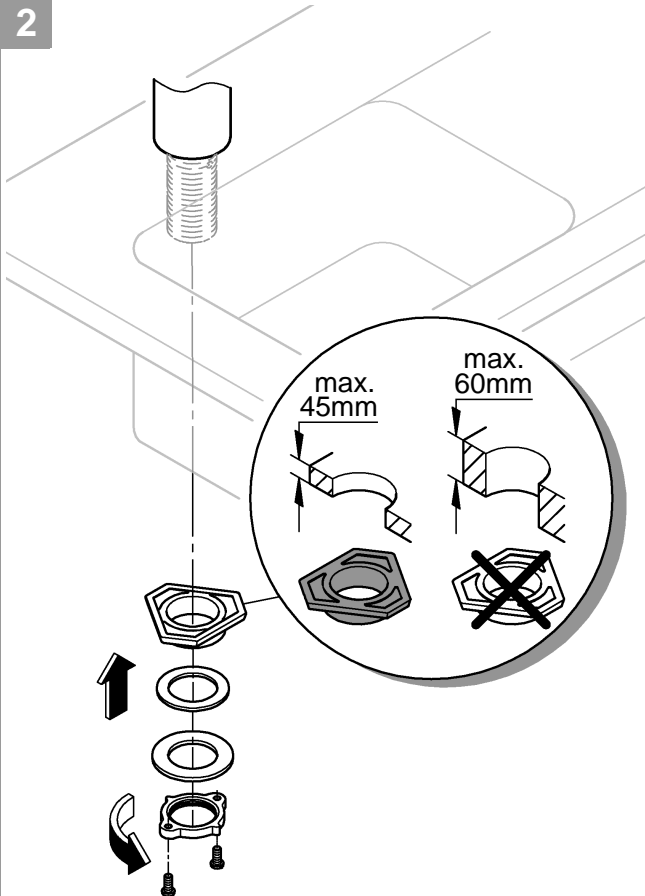

DIN 1988  
DIN EN 806

1

2

3

A series of horizontal lines for writing, consisting of 20 evenly spaced lines extending across the width of the page.

Pure Freude an Wasser

**GROHE**  

**D**