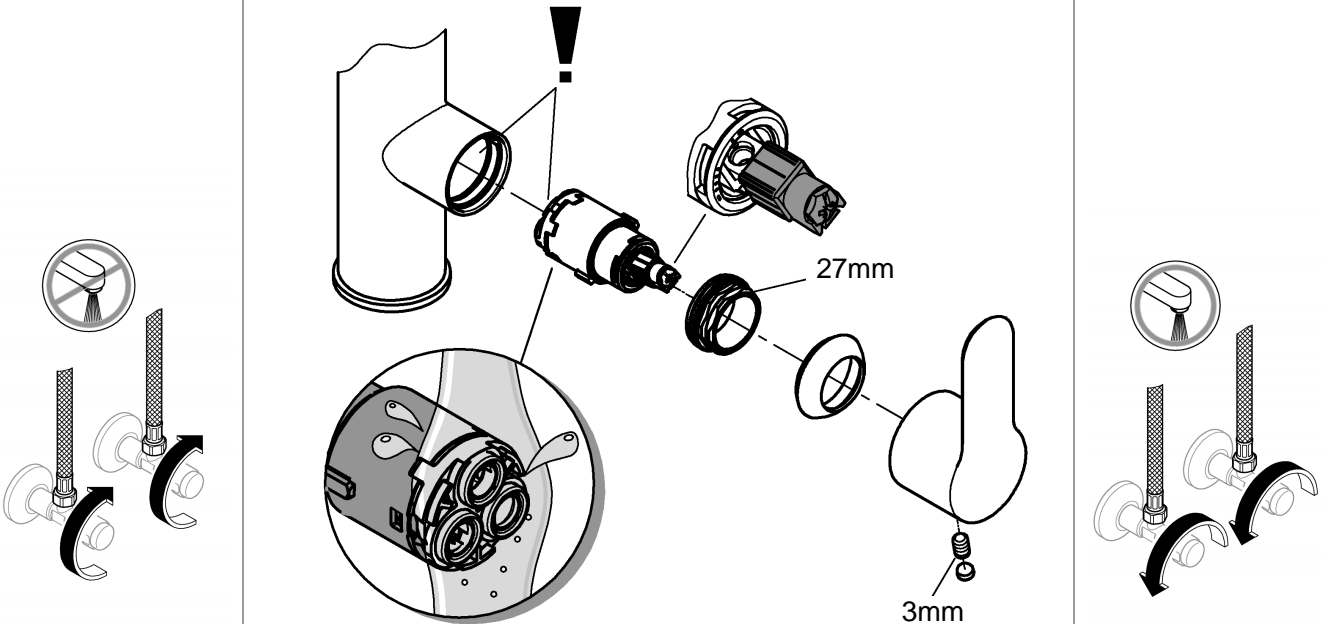

DIN 1988  
DIN EN 806

1

2

3

A series of horizontal lines for writing, consisting of 20 evenly spaced lines extending across the width of the page.

Pure Freude an Wasser

**GROHE**  

**D**