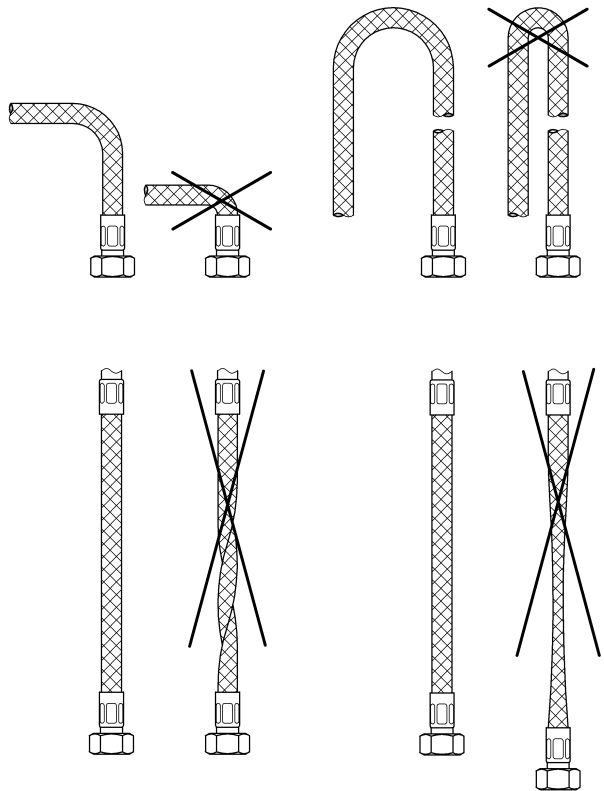

DIN 1988  
DIN EN 806

1

2

3

A series of horizontal lines for writing, consisting of 20 evenly spaced lines extending across the width of the page.

Pure Freude an Wasser

**GROHE**  

**D**