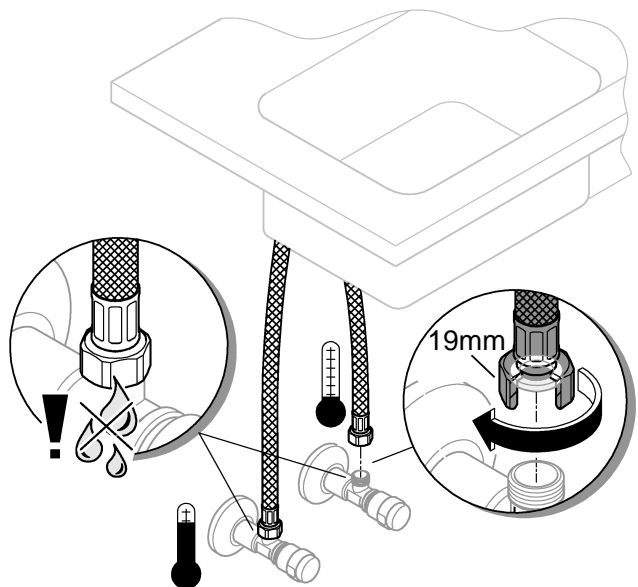

DIN 1988  
DIN EN 806

1

2

3

A series of horizontal lines for writing, consisting of 20 evenly spaced lines extending across the width of the page.

Pure Freude an Wasser

**GROHE**  

**D**