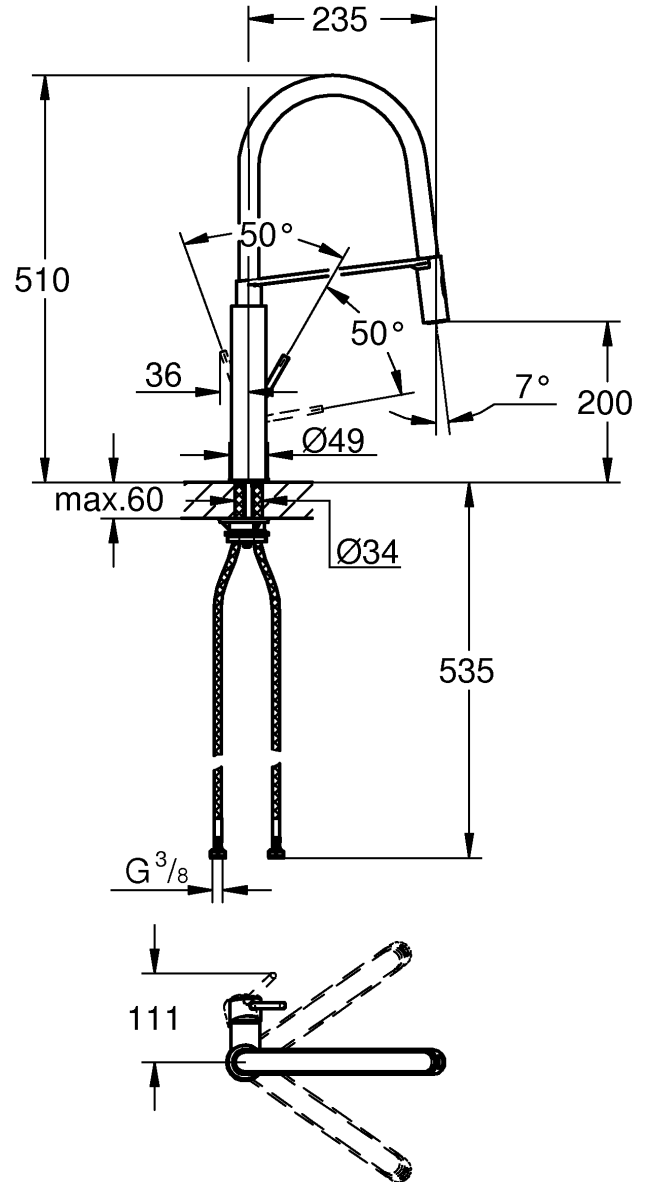

31 491

1

2

3

4

5

6

7