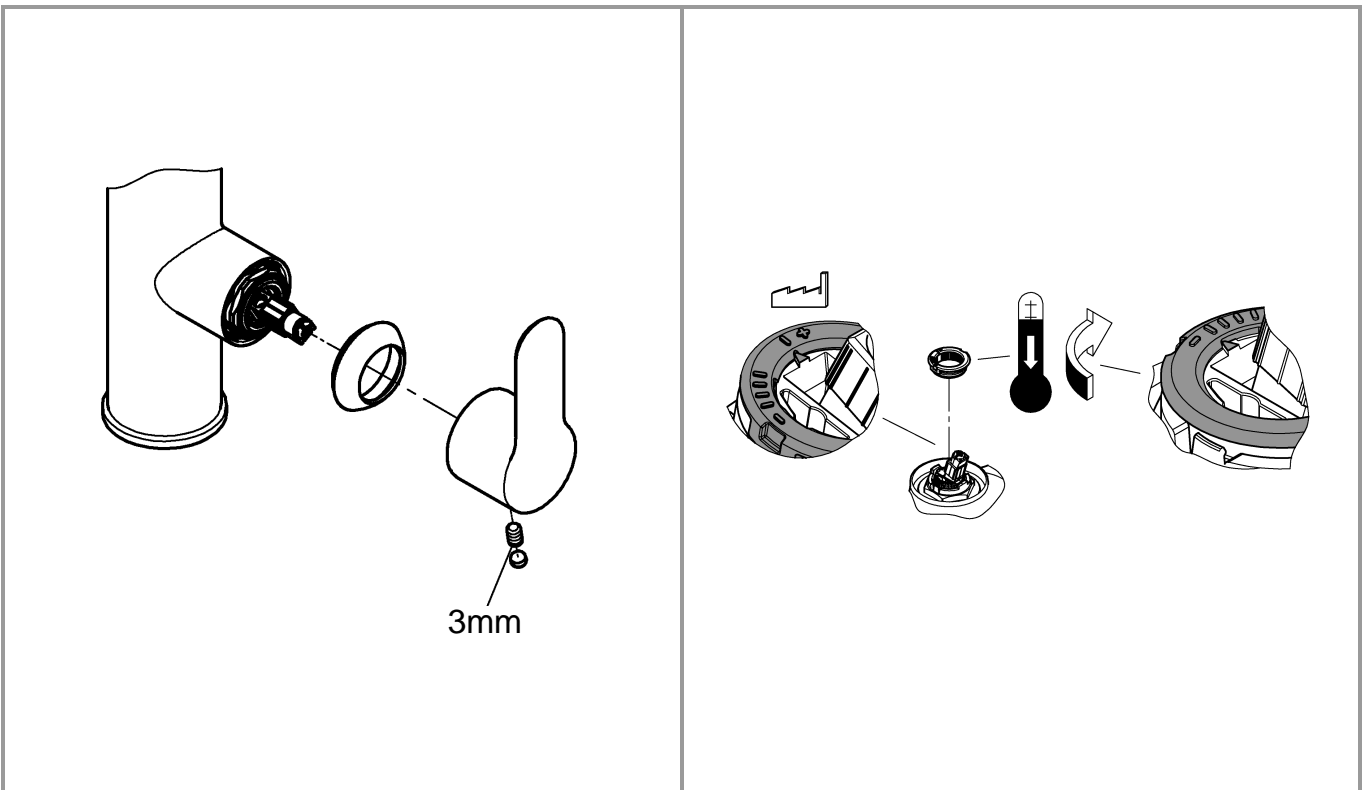

DIN 1988  
DIN EN 806

1

2

3

A series of horizontal lines for writing, consisting of 20 evenly spaced lines extending across the width of the page.

Pure Freude an Wasser

**GROHE**  

**D**