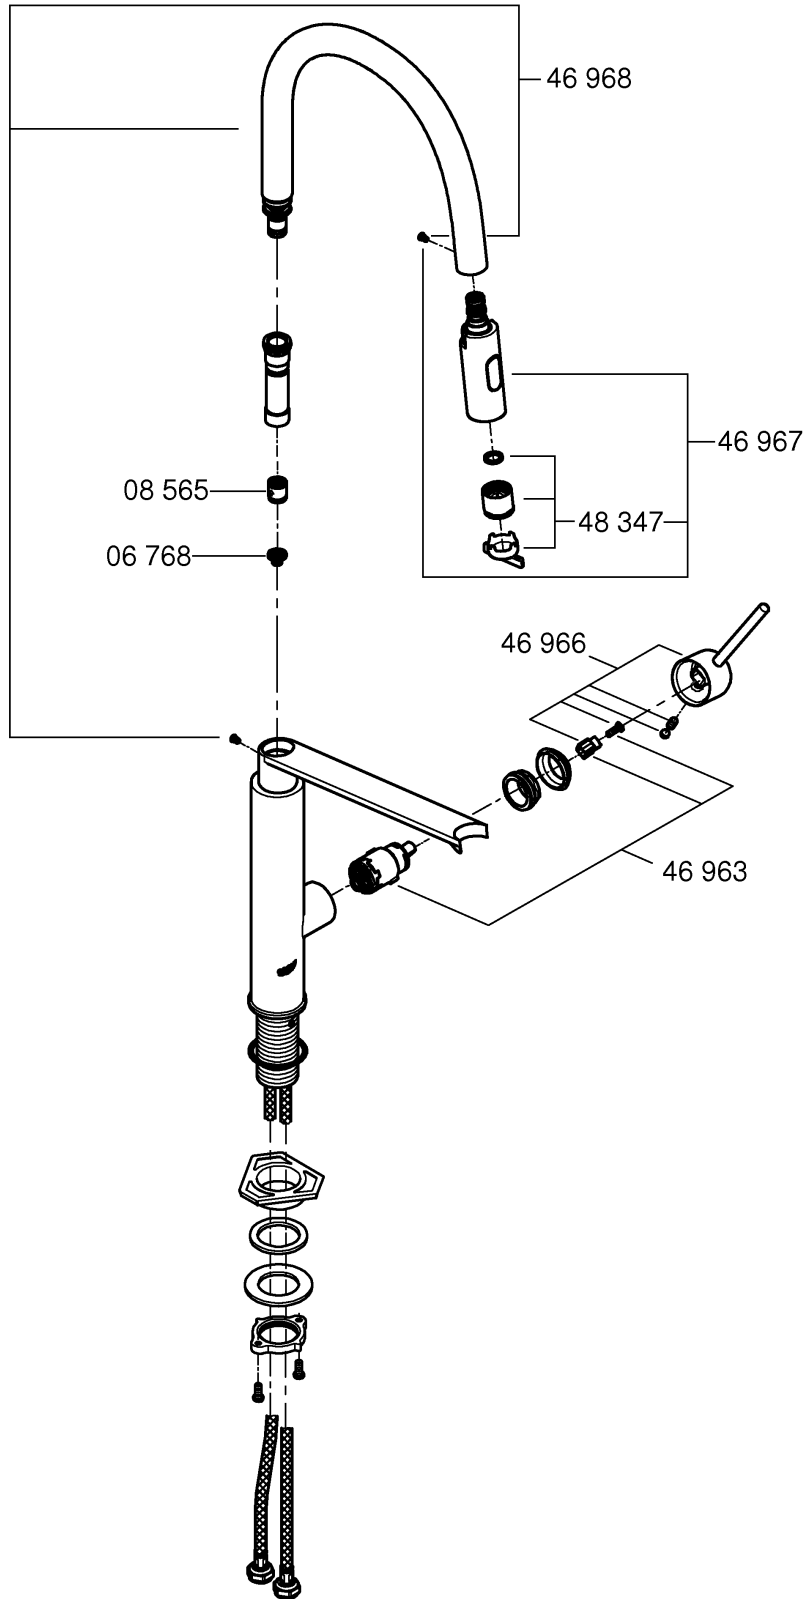

DIN 1988  
DIN EN 806

1

2

3

A series of horizontal lines for writing, consisting of 20 evenly spaced lines extending across the width of the page.

Pure Freude an Wasser

**GROHE**  

**D**