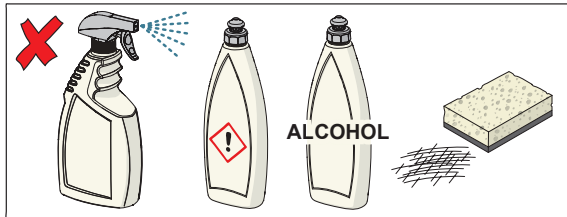

AFS
FHS

②

②

cleaning.oras.com

About Oras Group

Oras Group is a significant European provider of sanitary fittings: the market leader in the Nordics and a leading company in Continental Europe.

The company's mission is to create the smartest water experiences for everyone and its vision is to become the Perfect Flow Company.