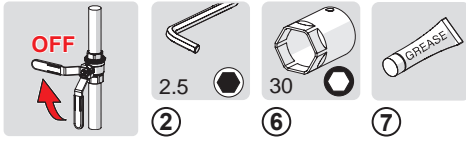

AFS
FHS

②

②

cleaning.oras.com

About Oras Group

Oras Group is a significant European provider of sanitary fittings: the market leader in the Nordics and a leading company in Continental Europe.

The company's mission is to create the smartest water experiences for everyone and its vision is to become the Perfect Flow Company.