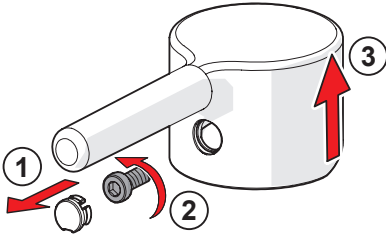

AFS
FHS

②

②

cleaning.oras.com

About Oras Group

Oras Group is a significant European provider of sanitary fittings: the market leader in the Nordics and a leading company in Continental Europe.

The company's mission is to create the smartest water experiences for everyone and its vision is to become the Perfect Flow Company.