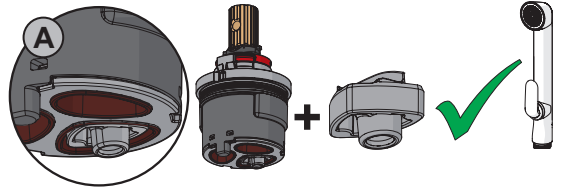

AFS
FHS

②

②

cleaning.oras.com

About Oras Group

Oras Group is a significant European provider of sanitary fittings: the market leader in the Nordics and a leading company in Continental Europe.

The company's mission is to create the smartest water experiences for everyone and its vision is to become the Perfect Flow Company.