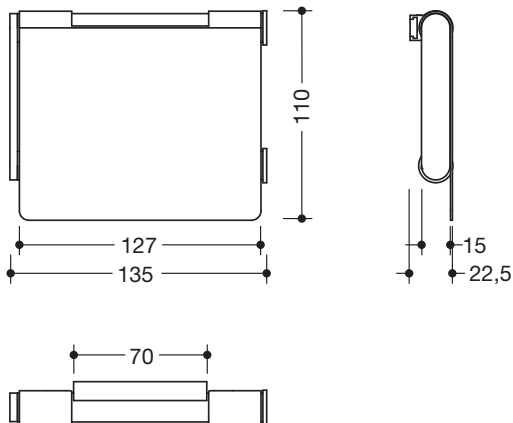

Product data sheet
Toilet roll holder with cover 900.21.00540

HEWI

Toilet roll holder with cover 900.21.00540

- U-shaped holder with cover, opened to the right
- hinged
- made of high-quality stainless steel, chrome-plated
- 135 mm wide, 110 mm high, $\varnothing 15$ mm
- for wall mounting, concealed fixing
- including corrosion-free HEWI fixing material

Dimensions in mm

Surface

Chr

Alternative surfaces

XA

DX

DC

AY