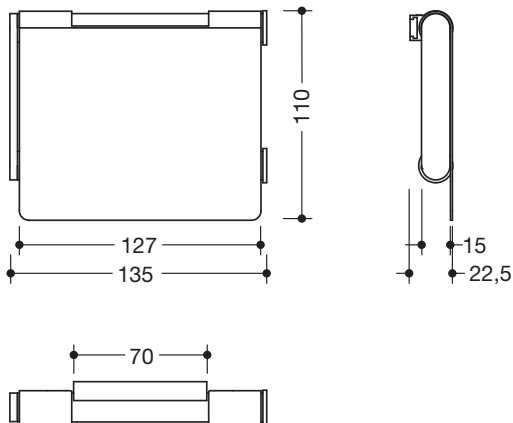

**Product data sheet**  
**Toilet roll holder with cover 900.21.00540**

# HEWI

**Toilet roll holder with cover 900.21.00540**

- U-shaped holder with cover, opened to the right
- hinged
- made of high-quality stainless steel, chrome-plated
- 135 mm wide, 110 mm high,  $\varnothing 15$  mm
- for wall mounting, concealed fixing
- including corrosion-free HEWI fixing material

Dimensions in mm

Surface

Alternative surfaces

The colour AY will be discontinued 31.03.2023

Technical information subject to alteration, 30th March 2022

HEWI Heinrich Wilke GmbH  
Postfach 1260  
D-34442 Bad Arolsen