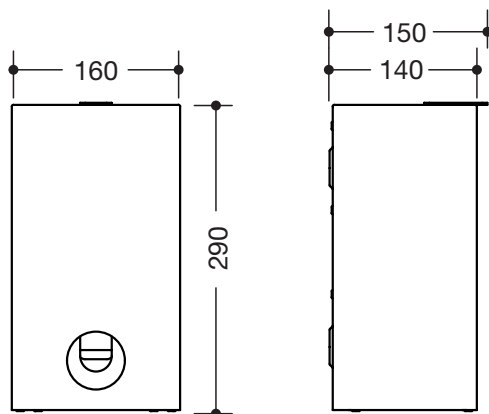

Product data sheet
Hygiene combination 900.05.00660

HEWI

Hygiene combination 900.05.00660

- angular base body
- capacity approx. 6 l
- invisible, integrated bag holder with pull-out function for easy insertion and removal of the bag
- with integrated holder for standard hygiene bags made of synthetic material (max. pack size L 130 x W 90 x H 20 mm)
- lid with lifting tab
- 160 mm wide, 290 mm high and 140 mm deep
- for wall mounting
- made of high-quality stainless steel, powder coated in the HEWI colours DX (matt white), DC (matt black), AY (matt light grey pearl mica) and SC (matt dark grey pearl mica)
- including corrosion-free HEWI fixing material

Dimensions in mm

Surfaces/Colours

The colour AY will be discontinued 31.03.2023

Alternative surface

Technical information subject to alteration, 30th March 2022

HEWI Heinrich Wilke GmbH
Postfach 1260
D-34442 Bad Arolsen