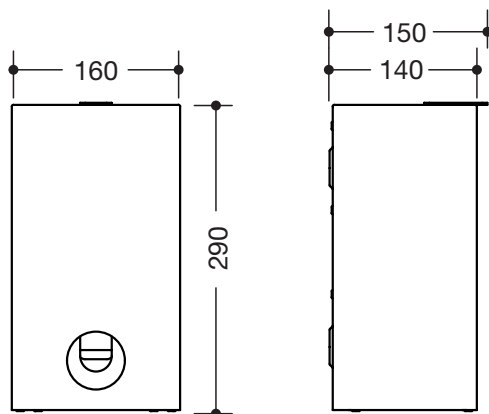

Hygiene combination 900.05.00660

- angular base body
- capacity approx. 6 l
- invisible, integrated bag holder with pull-out function for easy insertion and removal of the bag
- with integrated holder for standard hygiene bags made of synthetic material (max. pack size L 130 x W 90 x H 20 mm)
- lid with lifting tab
- 160 mm wide, 290 mm high and 140 mm deep
- for wall mounting
- made of high-quality stainless steel, powder coated in the HEWI colours DX (matt white), DC (matt black), AY (matt light grey pearl mica) and SC (matt dark grey pearl mica)
- including corrosion-free HEWI fixing material

Dimensions in mm

Surfaces/Colours

The colour AY will be discontinued 31.03.2023

Alternative surface

Technical information subject to alteration, 30th March 2022

HEWI Heinrich Wilke GmbH
Postfach 1260
D-34442 Bad Arolsen