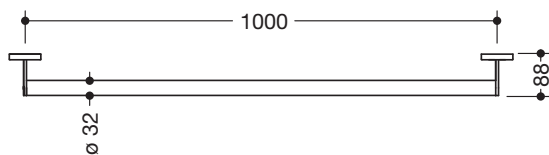

### Support rail 900.36.00760

- straight rail with supports straight to the wall and roses
- fixing spacing 1000 mm, 88 mm deep
- rail diameter 32 mm, tube thickness 2 mm, rose diameter 70 mm
- made of high-quality stainless steel, powder-coated in the HEWI colours DX (matt white), DC (matt black), AY (matt light grey pearl mica) and SC (matt dark grey pearl mica)
- including non-corrosive and tested HEWI fixing material for wall mounting and sealing tape for sealing the drilling points

#### Dimensions in mm