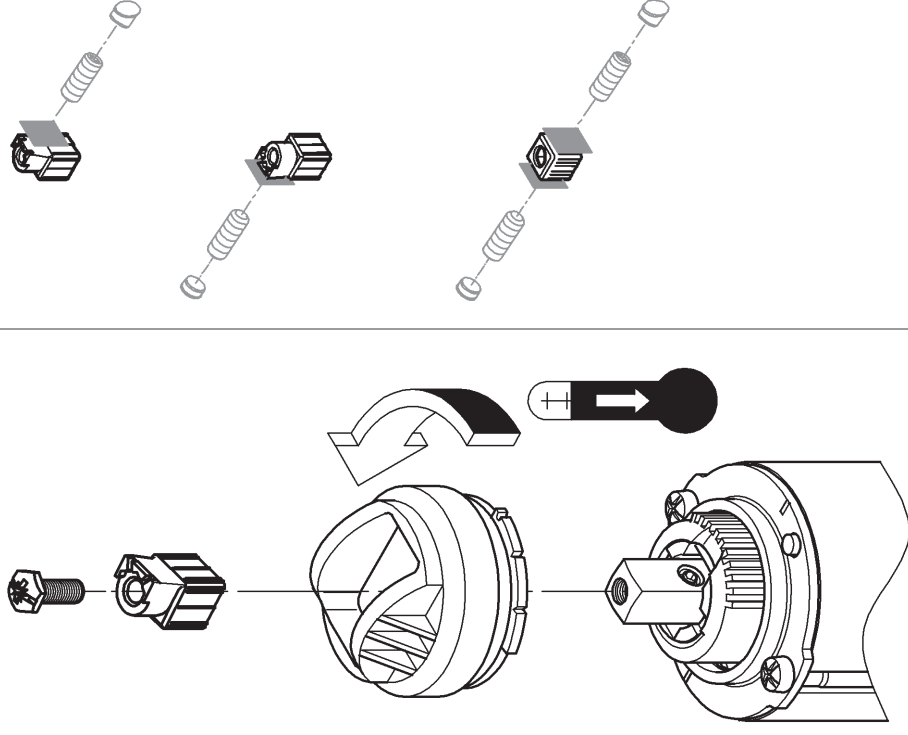

GROHE

ENJOY WATER®

46 375
46 505

46 308

46 153

GROHE

ENJOY WATER®

46 277