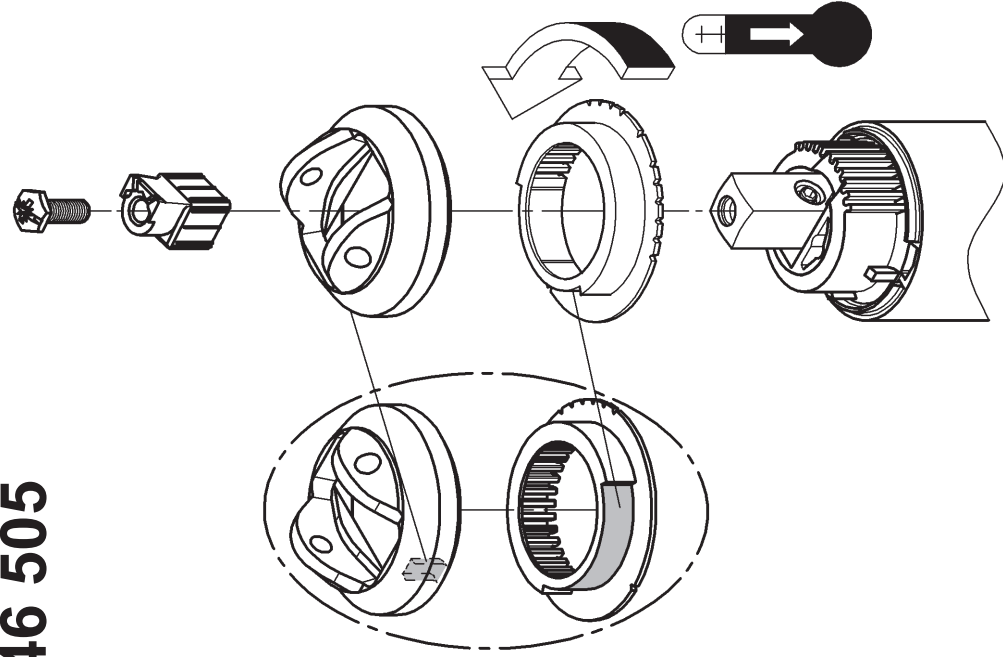

GROHE

ENJOY WATER®

46 375
46 505

46 308

46 153

GROHE

ENJOY WATER®

46 277