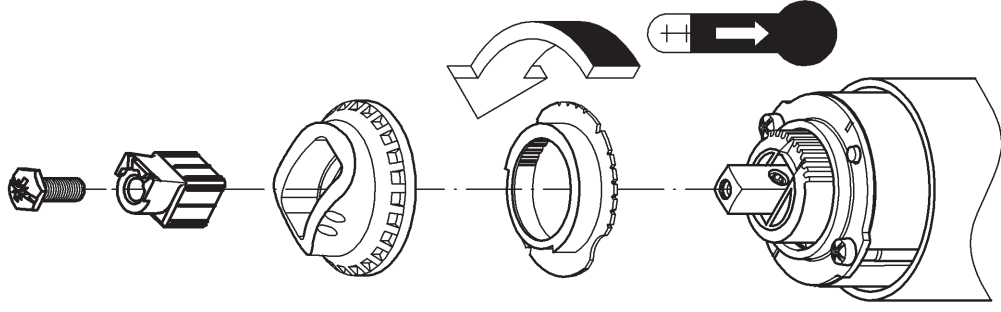

GROHE

ENJOY WATER®

46 375
46 505

46 308

46 153

GROHE

ENJOY WATER®

46 277