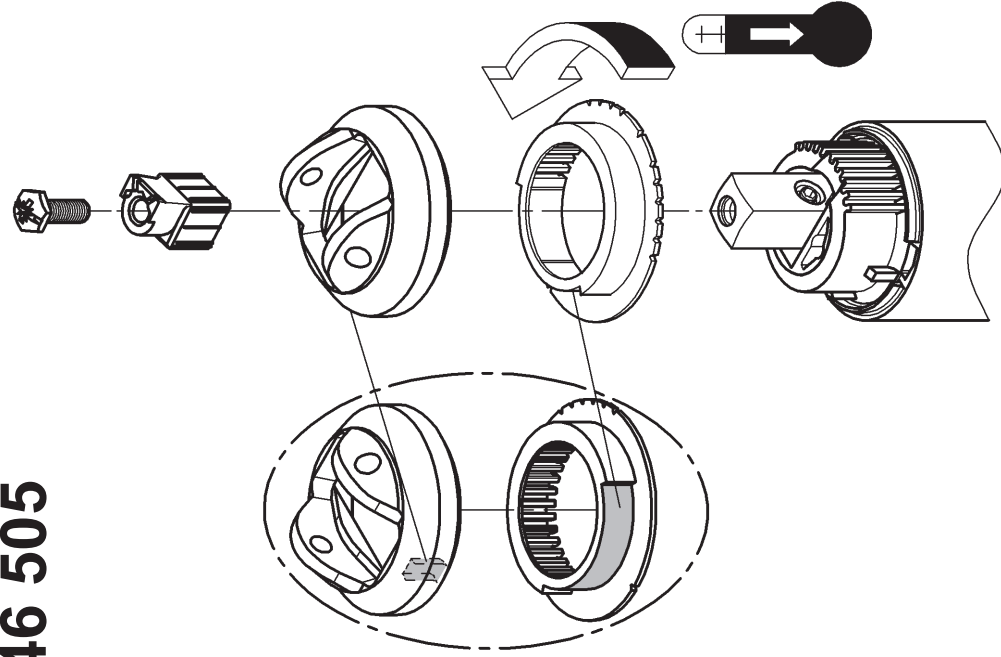

GROHE

ENJOY WATER®

46 375
46 505

46 308

46 153

GROHE

ENJOY WATER®

46 277