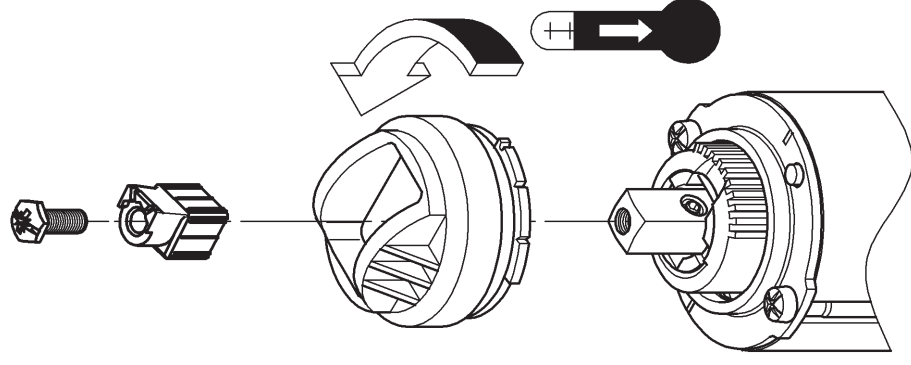

GROHE

ENJOY WATER®

46 375
46 505

46 308

46 153

GROHE

ENJOY WATER®

46 277