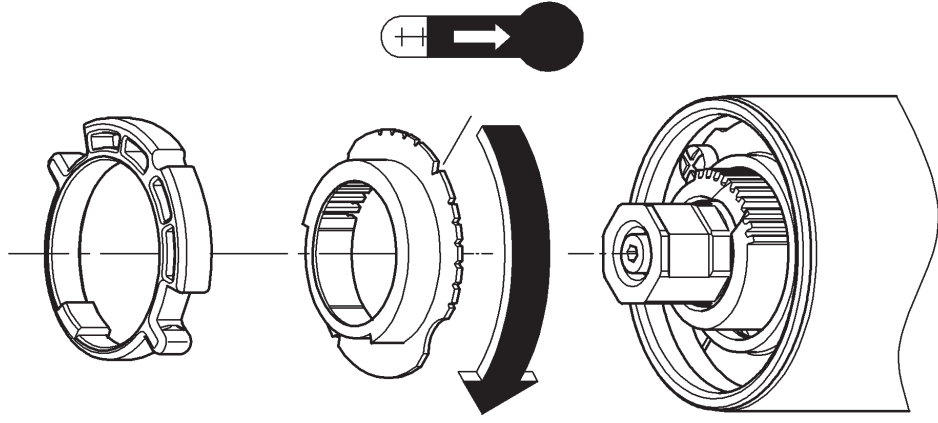

GROHE

ENJOY WATER®

46 375
46 505

46 308

46 153

GROHE

ENJOY WATER®

46 277