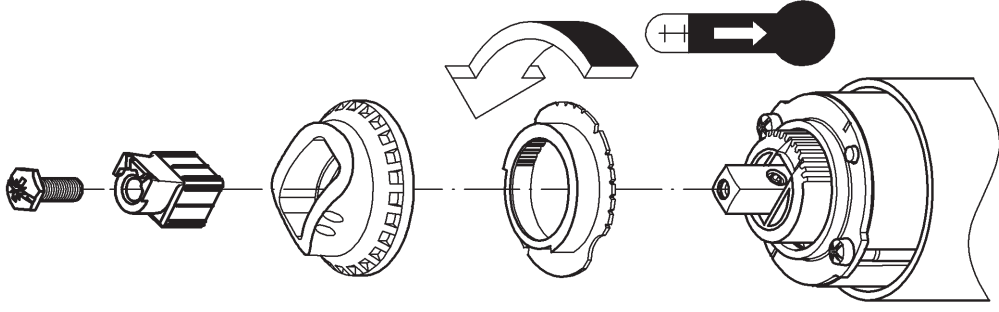

GROHE

ENJOY WATER®

46 375
46 505

46 308

46 153

GROHE

ENJOY WATER®

46 277