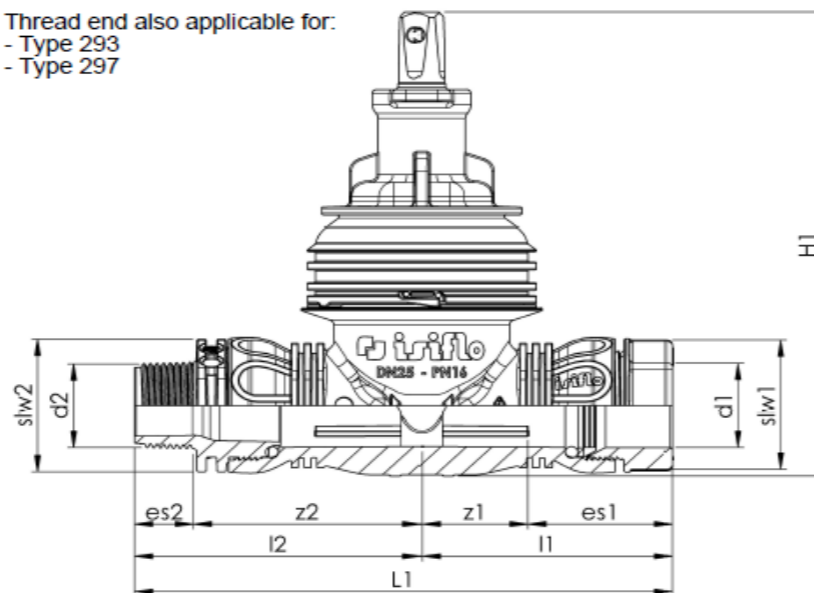

Thread end also applicable for:
- Type 293
- Type 297