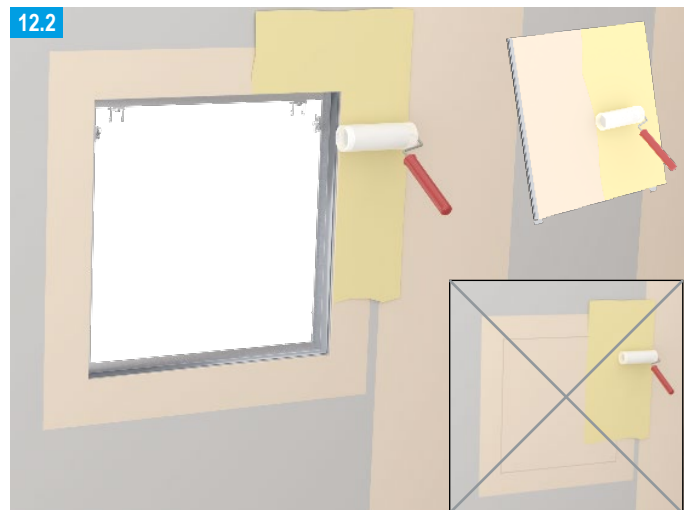

	TB	XTB
		
12.5 mm	TB 3.5 x 25	XTB 3.9 x 38
18 mm	TB 3.5 x 35	XTB 3.9 x 38
2x 12.5 / 25 mm	TB 3.5 x 45	XTB 3.9 x 55
2x 15 / 30 mm	TB 3.5 x 45	XTB 3.9 x 55

Note For further information on planning and application see product data sheet
[F-TEC airtight / dust-proof and smoke-proof E141.de](http://F-TEC%20airtight%20dust-proof%20and%20smoke-proof%20E141.de)