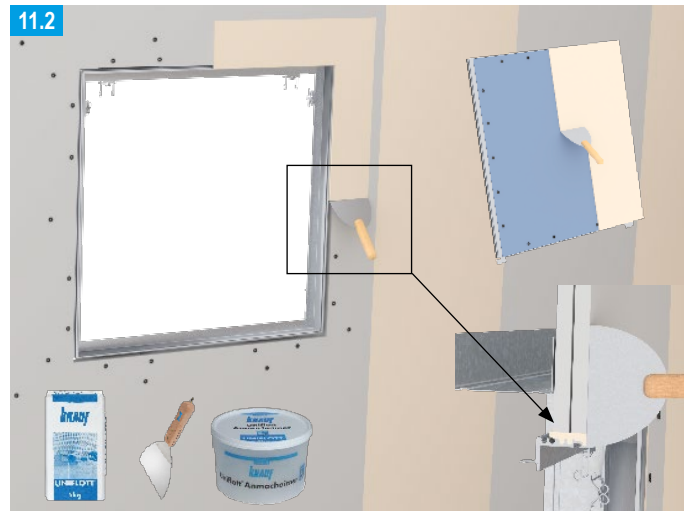

	TB	XTB
		
12.5 mm	TB 3.5 x 25	XTB 3.9 x 38
18 mm	TB 3.5 x 35	XTB 3.9 x 38
2x 12.5 / 25 mm	TB 3.5 x 45	XTB 3.9 x 55
2x 15 / 30 mm	TB 3.5 x 45	XTB 3.9 x 55

Note For further information on planning and application see product data sheet
[F-TEC airtight / dust-proof and smoke-proof E141.de](http://F-TEC%20airtight%20dust-proof%20and%20smoke-proof%20E141.de)