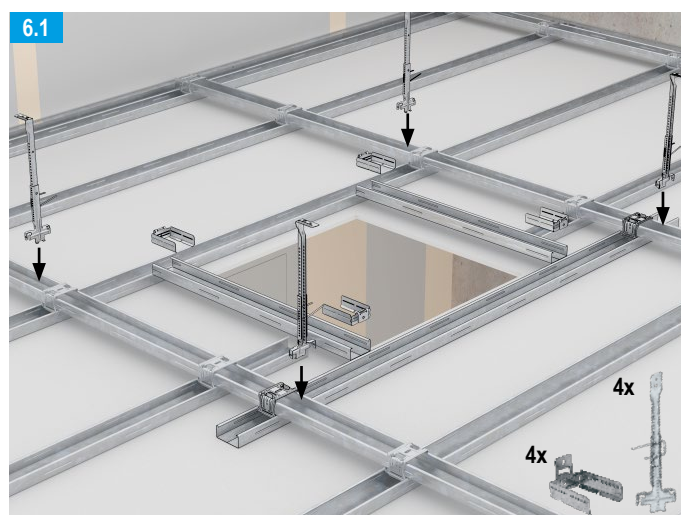

	TB	XTB
		
12.5 mm	TB 3.5 x 25	XTB 3.9 x 38
18 mm	TB 3.5 x 35	XTB 3.9 x 38
2x 12.5 / 25 mm	TB 3.5 x 45	XTB 3.9 x 55
2x 15 / 30 mm	TB 3.5 x 45	XTB 3.9 x 55

Note For further information on planning and application see product data sheet
[F-TEC airtight / dust-proof and smoke-proof E141.de](http://F-TEC%20airtight%20dust-proof%20and%20smoke-proof%20E141.de)