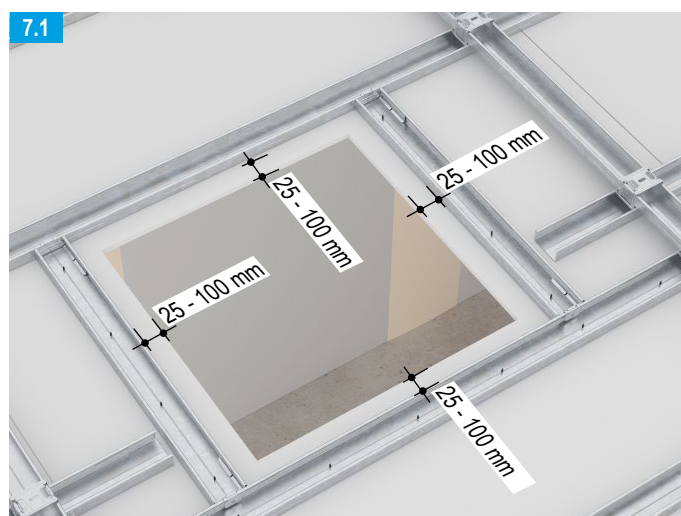

	TB	XTB
		
12.5 mm	TB 3.5 x 25	XTB 3.9 x 38
18 mm	TB 3.5 x 35	XTB 3.9 x 38
2x 12.5 / 25 mm	TB 3.5 x 45	XTB 3.9 x 55
2x 15 / 30 mm	TB 3.5 x 45	XTB 3.9 x 55

Note For further information on planning and application see product data sheet
[F-TEC airtight / dust-proof and smoke-proof E141.de](http://F-TEC%20airtight%20dust-proof%20and%20smoke-proof%20E141.de)