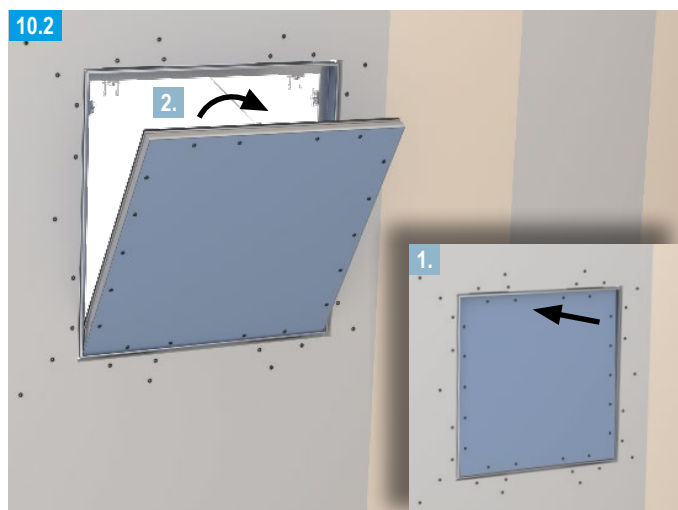

	TB	XTB
		
12.5 mm	TB 3.5 x 25	XTB 3.9 x 38
18 mm	TB 3.5 x 35	XTB 3.9 x 38
2x 12.5 / 25 mm	TB 3.5 x 45	XTB 3.9 x 55
2x 15 / 30 mm	TB 3.5 x 45	XTB 3.9 x 55

Note For further information on planning and application see product data sheet
[F-TEC airtight / dust-proof and smoke-proof E141.de](http://F-TEC%20airtight%20dust-proof%20and%20smoke-proof%20E141.de)