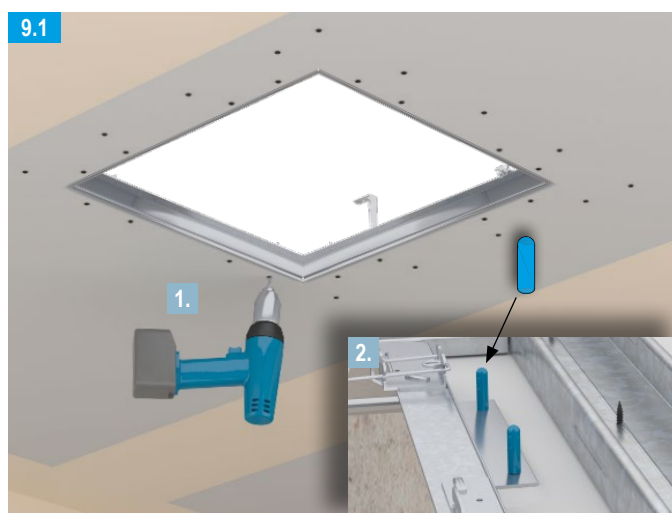

	TB	XTB
		
12.5 mm	TB 3.5 x 25	XTB 3.9 x 38
18 mm	TB 3.5 x 35	XTB 3.9 x 38
2x 12.5 / 25 mm	TB 3.5 x 45	XTB 3.9 x 55
2x 15 / 30 mm	TB 3.5 x 45	XTB 3.9 x 55

Note For further information on planning and application see product data sheet
[F-TEC airtight / dust-proof and smoke-proof E141.de](http://F-TEC%20airtight%20dust-proof%20and%20smoke-proof%20E141.de)