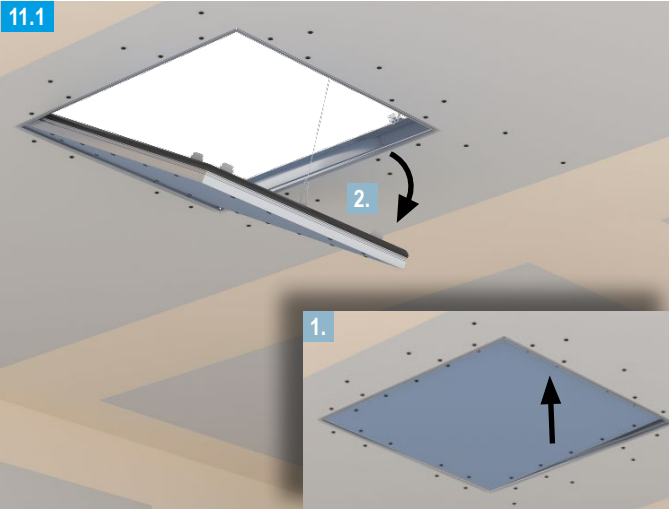

	TB	XTB
		
12.5 mm	TB 3.5 x 25	XTB 3.9 x 38
18 mm	TB 3.5 x 35	XTB 3.9 x 38
2x 12.5 / 25 mm	TB 3.5 x 45	XTB 3.9 x 55
2x 15 / 30 mm	TB 3.5 x 45	XTB 3.9 x 55

Note For further information on planning and application see product data sheet
[F-TEC airtight / dust-proof and smoke-proof E141.de](http://F-TEC%20airtight%20dust-proof%20and%20smoke-proof%20E141.de)