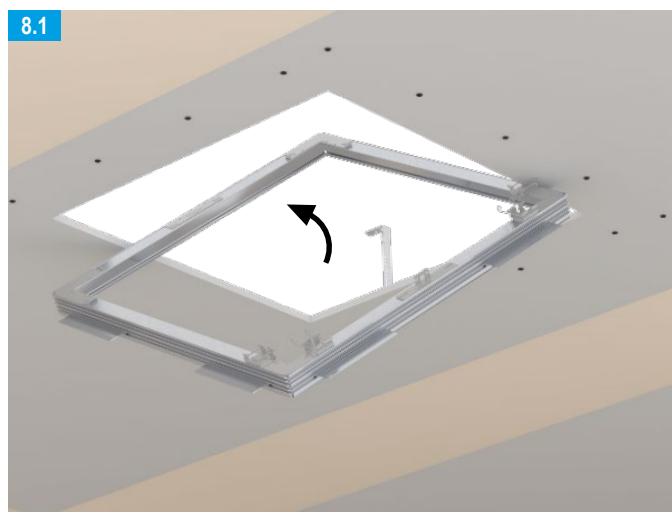

	TB	XTB
		
12.5 mm	TB 3.5 x 25	XTB 3.9 x 38
18 mm	TB 3.5 x 35	XTB 3.9 x 38
2x 12.5 / 25 mm	TB 3.5 x 45	XTB 3.9 x 55
2x 15 / 30 mm	TB 3.5 x 45	XTB 3.9 x 55

Note For further information on planning and application see product data sheet
[F-TEC airtight / dust-proof and smoke-proof E141.de](http://F-TEC%20airtight%20dust-proof%20and%20smoke-proof%20E141.de)