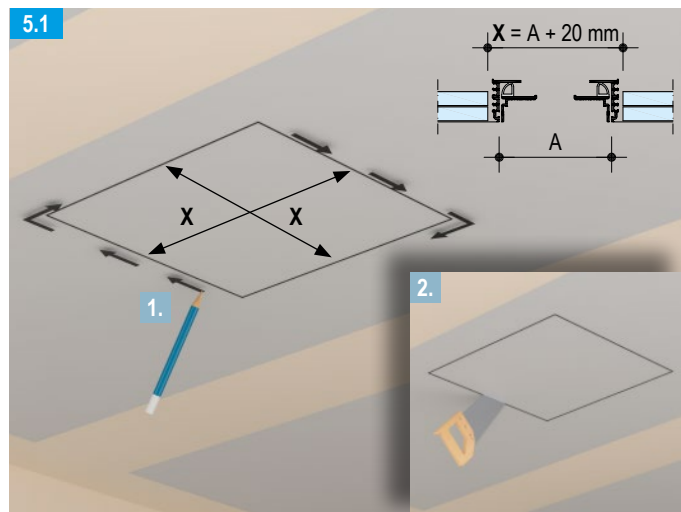

	TB	XTB
		
12.5 mm	TB 3.5 x 25	XTB 3.9 x 38
18 mm	TB 3.5 x 35	XTB 3.9 x 38
2x 12.5 / 25 mm	TB 3.5 x 45	XTB 3.9 x 55
2x 15 / 30 mm	TB 3.5 x 45	XTB 3.9 x 55

Note For further information on planning and application see product data sheet
[F-TEC airtight / dust-proof and smoke-proof E141.de](http://F-TEC%20airtight%20dust-proof%20and%20smoke-proof%20E141.de)