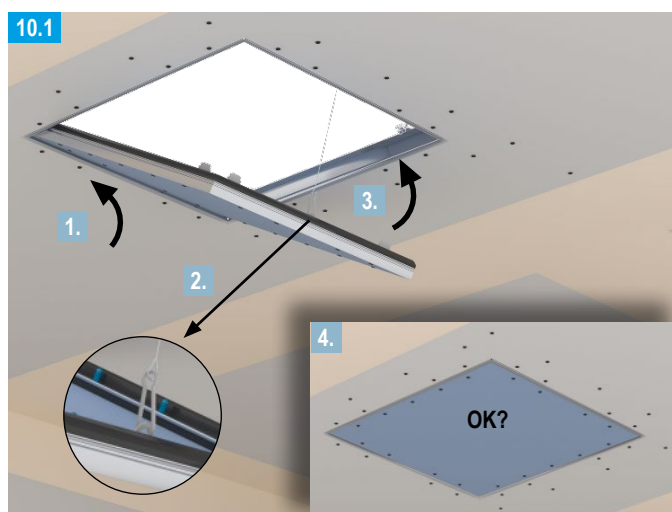

	TB	XTB
		
12.5 mm	TB 3.5 x 25	XTB 3.9 x 38
18 mm	TB 3.5 x 35	XTB 3.9 x 38
2x 12.5 / 25 mm	TB 3.5 x 45	XTB 3.9 x 55
2x 15 / 30 mm	TB 3.5 x 45	XTB 3.9 x 55

Note For further information on planning and application see product data sheet
[F-TEC airtight / dust-proof and smoke-proof E141.de](http://F-TEC%20airtight%20dust-proof%20and%20smoke-proof%20E141.de)