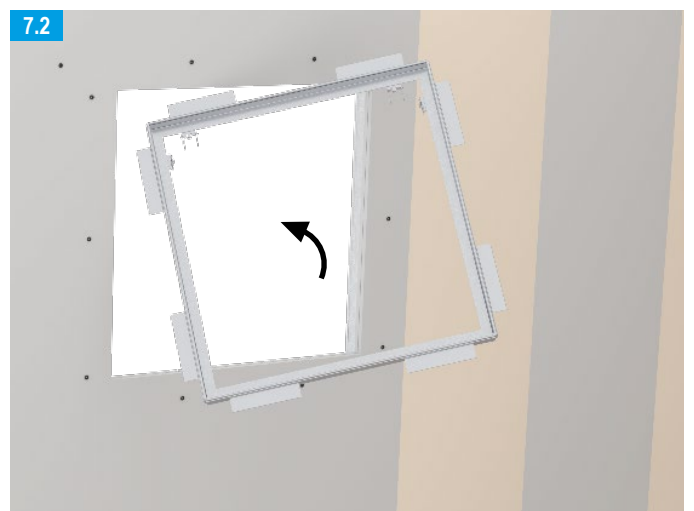

	TB	XTB
		
12.5 mm	TB 3.5 x 25	XTB 3.9 x 38
18 mm	TB 3.5 x 35	XTB 3.9 x 38
2x 12.5 / 25 mm	TB 3.5 x 45	XTB 3.9 x 55
2x 15 / 30 mm	TB 3.5 x 45	XTB 3.9 x 55

Note For further information on planning and application see product data sheet
[F-TEC airtight / dust-proof and smoke-proof E141.de](http://F-TEC%20airtight%20dust-proof%20and%20smoke-proof%20E141.de)