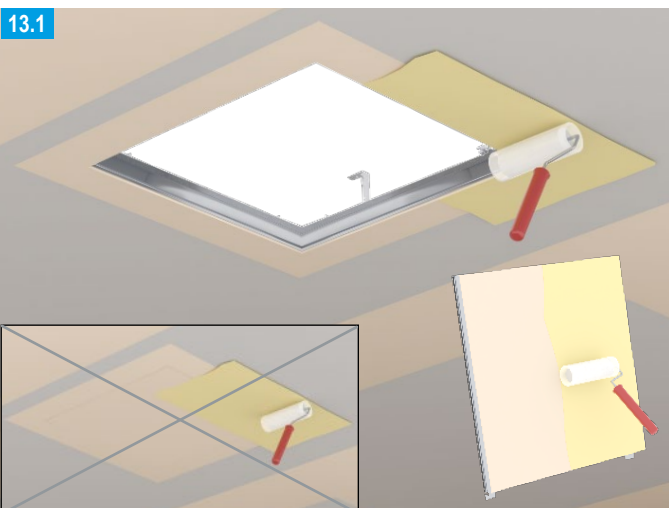

	TB	XTB
		
12.5 mm	TB 3.5 x 25	XTB 3.9 x 38
18 mm	TB 3.5 x 35	XTB 3.9 x 38
2x 12.5 / 25 mm	TB 3.5 x 45	XTB 3.9 x 55
2x 15 / 30 mm	TB 3.5 x 45	XTB 3.9 x 55

Note For further information on planning and application see product data sheet
[F-TEC airtight / dust-proof and smoke-proof E141.de](http://F-TEC%20airtight%20dust-proof%20and%20smoke-proof%20E141.de)