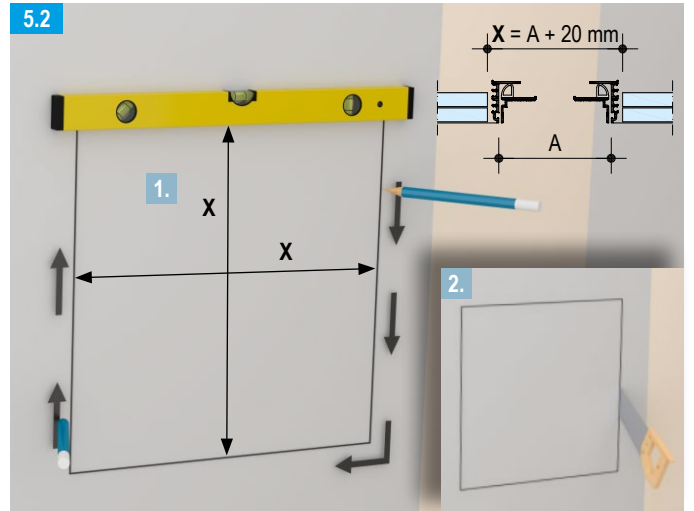

	TB	XTB
		
12.5 mm	TB 3.5 x 25	XTB 3.9 x 38
18 mm	TB 3.5 x 35	XTB 3.9 x 38
2x 12.5 / 25 mm	TB 3.5 x 45	XTB 3.9 x 55
2x 15 / 30 mm	TB 3.5 x 45	XTB 3.9 x 55

Note For further information on planning and application see product data sheet
[F-TEC airtight / dust-proof and smoke-proof E141.de](http://F-TEC%20airtight%20dust-proof%20and%20smoke-proof%20E141.de)