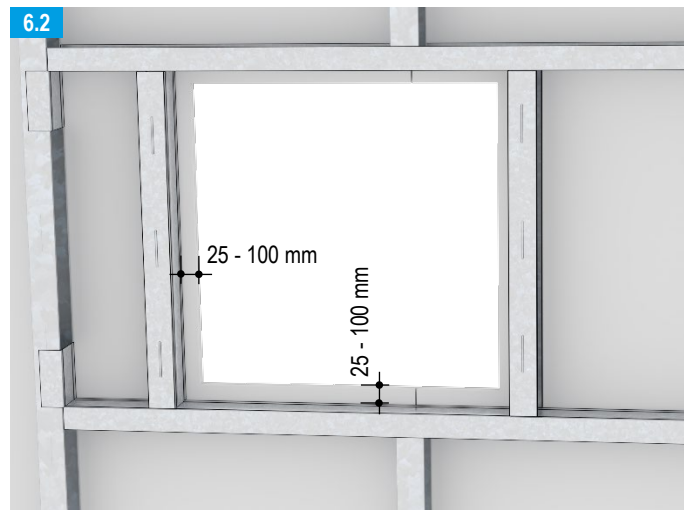

	TB	XTB
		
12.5 mm	TB 3.5 x 25	XTB 3.9 x 38
18 mm	TB 3.5 x 35	XTB 3.9 x 38
2x 12.5 / 25 mm	TB 3.5 x 45	XTB 3.9 x 55
2x 15 / 30 mm	TB 3.5 x 45	XTB 3.9 x 55

Note For further information on planning and application see product data sheet
[F-TEC airtight / dust-proof and smoke-proof E141.de](http://F-TEC%20airtight%20dust-proof%20and%20smoke-proof%20E141.de)