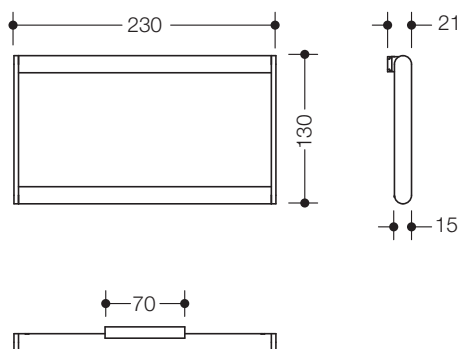

Product data sheet
Towel ring 900.09.00240

HEWI

Towel ring 900.09.00240

- closed towel ring, rectangular
- serves to hang up towels and other items of clothing
- the ring can be swivelled
- made of high-quality stainless steel, chrome-plated
- 230 mm wide, 130 mm high, \varnothing 15 mm
- for wall mounting, concealed fixing
- including corrosion-free HEWI fixing material

Dimensions in mm

Surface

Chr

Alternative surfaces

XA

DX

DC

AY