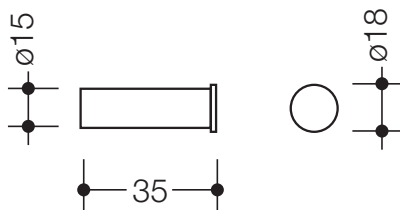

Product data sheet
Hook 162.90.01040

HEWI

Hook 162.90.01040

- cylindrical hook
- made of metal, high-quality chrome-plated
- 35 mm long, diameter 15 mm
- for wall mounting, concealed fixing
- incl. non-corrosive HEWI fixing materials

Dimensions in mm

Surface

Chr

Alternative surfaces

XA

DX

DC

AY