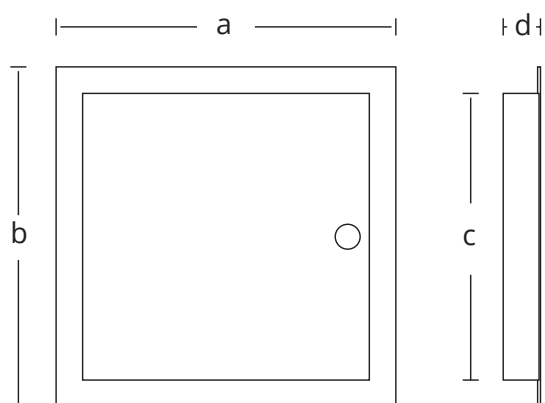

Dimensioned drawing

Inspection door

A	B	C	D
185	185	150	25
235	235	200	25
335	335	300	25
435	435	400	25
535	535	500	25
635	635	600	25

Material

Powder-coated white or black galvanised steel.
White colour RAL 9010.
Black colour RAL 9005.
Plastic (nylon) square key enclosed.