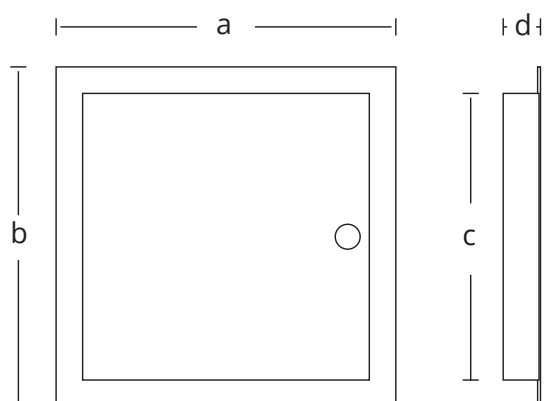

Dimensioned drawing

Inspection door

A	B	C	D
185	185	150	25
235	235	200	25
335	335	300	25
435	435	400	25
535	535	500	25
635	635	600	25

Material

Powder-coated white or black galvanised steel.

White colour RAL 9010.

Black colour RAL 9005.

Plastic (nylon) square key enclosed.