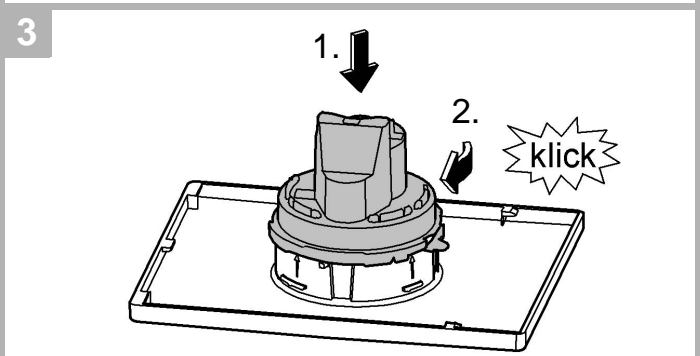

..... 6

Design & Quality Engineering GROHE Germany

99.770.031/ÄM 222128/09.11

GROHE

 ENJOY WATER®

1

2a

2b