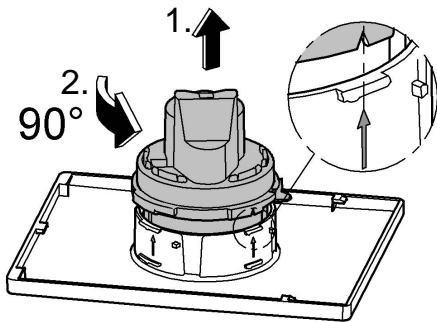

..... 6

Design & Quality Engineering GROHE Germany

99.770.031/ÄM 222128/09.11

**GROHE**  
  
 ENJOY WATER®

1

2

3

1