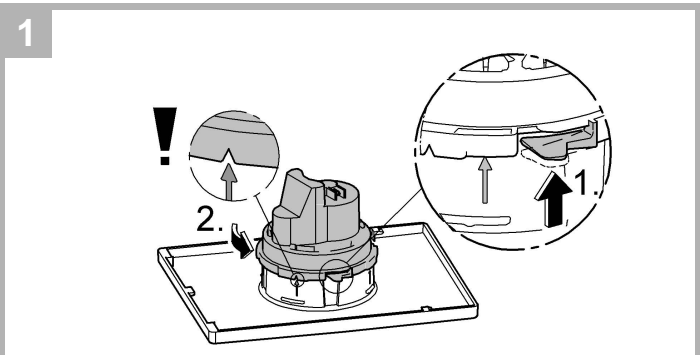

..... 6

Design & Quality Engineering GROHE Germany

99.770.031/ÄM 222128/09.11

GROHE

 ENJOY WATER®

1

2a

2b