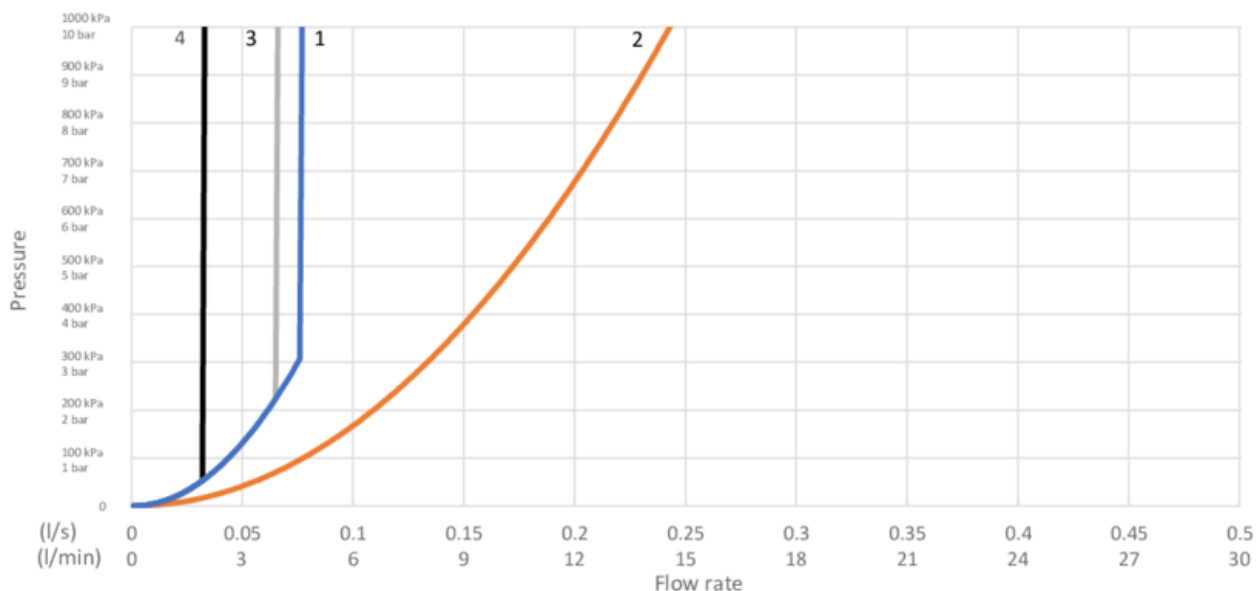

GUSTAVSBERG/

FLOW CHART/

Washbasin mixer, energy class A New Nautic

1. Max flow
2. Side spray
3. Optional aerator GB41638662 10

4. Optional aerator GB41638663 10

1. Max flow

- Flowrate at 300 kPa:	0,074 l/s
- Pressure at flow 0,1 l/s:	N/A
- Pressure at flow 0,2 l/s:	N/A
- Pressure at flow 0,33 l/s:	N/A

Rev, 2, 2020-12-21 Gustavsberg Labb

Villeroy & Boch Gustavsberg AB / Box 400, 134 29 Gustavsberg / Phone +46 (0)8-570 391 00 / www.gustavsberg.com / info@gustavsberg.com